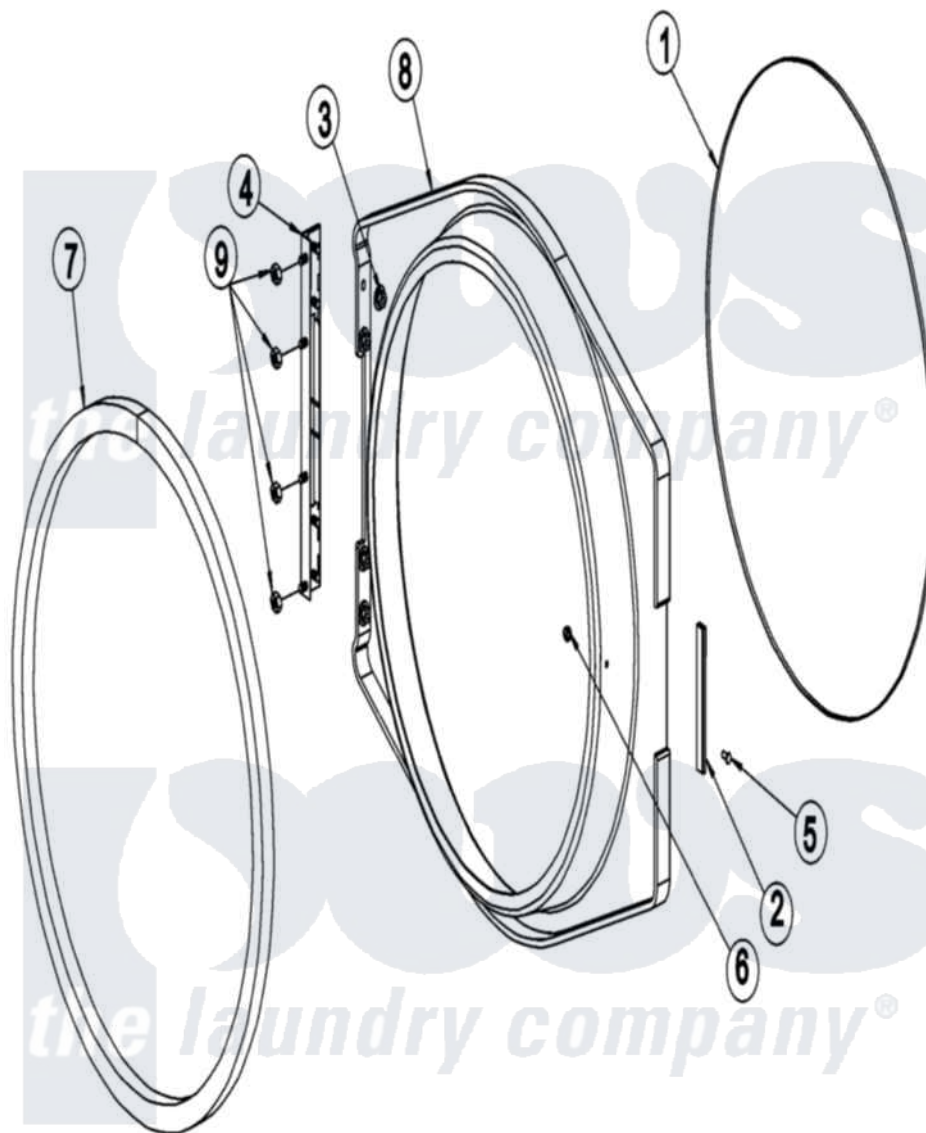

Maytag MDG50MNVWQ 06 - MAIN DOOR

Maytag [Commercial Maytag MDG50MNVWQ Dryer Parts](#) Parts Diagram 06 - MAIN DOOR
 Click on the part number to view part

Item	Original Part Number	Replaced By	Status	Part Description
000	A000000			Order Part From American Dryer Phone No.508-678-9000
001	A102210	102210		20 7 16 D
"	A170731	170731		10.3 Oz BL
002	A102328	102328		37 64 Wide
003	A152014	152014		1 4-20 Ser
004	A801524		Not Available	BLACK DOOR HINGE
005	A150120	150120		10-32 x 7 16
006	A151010	151010		10-32 Hi-C
007	A102349		Not Available	GASKET, DOOR (69 1/2")
008	A882991	W10148763		Formed Bla
009	A152014	152014		1 4-20 Ser