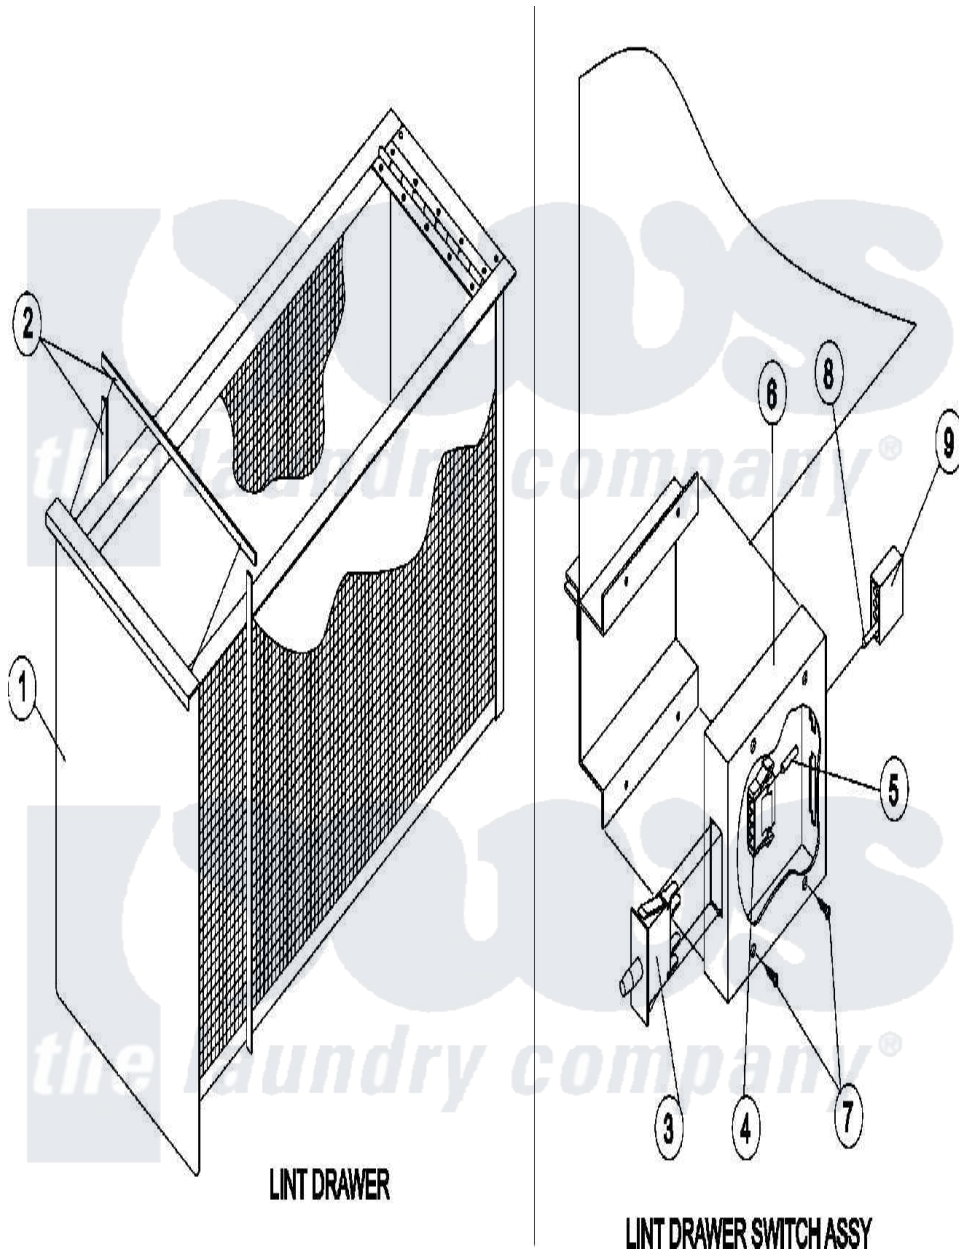

# Maytag MDG50MNVWQ 07 - LINT DRAWER/SWITCH

Maytag Commercial Maytag MDG50MNVWQ Dryer Parts Parts Diagram 07 - LINT DRAWER/SWITCH  
 Click on the part number to view part

Item	Original Part Number	Replaced By	Status	Part Description
000	<a href="#">A000000</a>			Order Part From American Dryer Phone No.508-678-9000
001	A883161	<a href="#">W10148837</a>		Ad-50V S S
"	<a href="#">A883163</a>			Lint Drawer BSQ
002	A117605	<a href="#">117605</a>		1 4thk X 3
003	A122116		Not Available	SWITCH, LINT BASKET
004	A122605	<a href="#">122605</a>		4 Pin Cmnl
005	A122701	<a href="#">122701</a>		MNL Socket
"	A122801	<a href="#">W10146716</a>		Mate-N-Loc
006	A304136	<a href="#">304136</a>		81-25-30-5
"	A818087		Not Available	SWITCH BOX, LINT DRAWER ASSY
007	A150301	<a href="#">150301</a>		8-18 X 7
008	A122700	<a href="#">122700</a>		MNL Pin S
009	A122604	<a href="#">W10146714</a>		4 Pin Cmnl