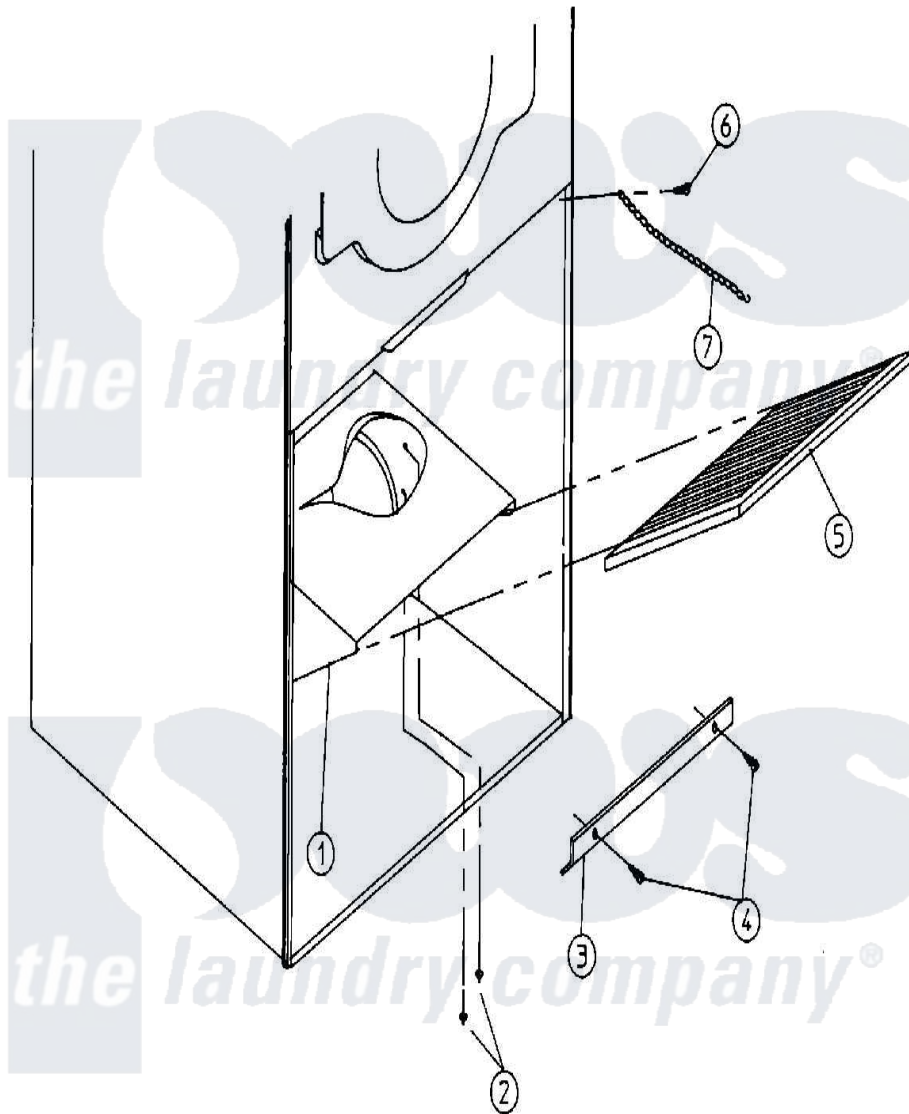

# Maytag MDG50PN1AL 10 - LINT TRAP ASSEMBLY

Maytag [Commercial Maytag MDG50PN1AL Dryer Parts](#) Parts Diagram 10 - LINT TRAP ASSEMBLY  
 Click on the part number to view part

Item	Original Part Number	Replaced By	Status	Part Description
000	W10124350		Not Available	ORDER PARTS FROM AMERICAN DRYER CORP AT 508-678-9000
001	A800402	<a href="#">W10147050</a>		50-60 Lint
"	A800404	<a href="#">W10147051</a>		50-60 Lint
"	A800406	<a href="#">W10147052</a>		50-60 Rev
"	A800407	<a href="#">W10147053</a>		50-60 Rev
002	A154200	<a href="#">154200</a>		5 32 RIVE
003	A304101	<a href="#">304101</a>		Lg Lint TR
004	A150300	<a href="#">5307527001</a>		Switch
005	A800501	<a href="#">800501</a>		50-60 Lint
006	A150418	<a href="#">150418</a>		Dlh 4 X .1
"	A150419	<a href="#">150419</a>		6 X 1 2 T
007	A108120	<a href="#">108120</a>		Chain For