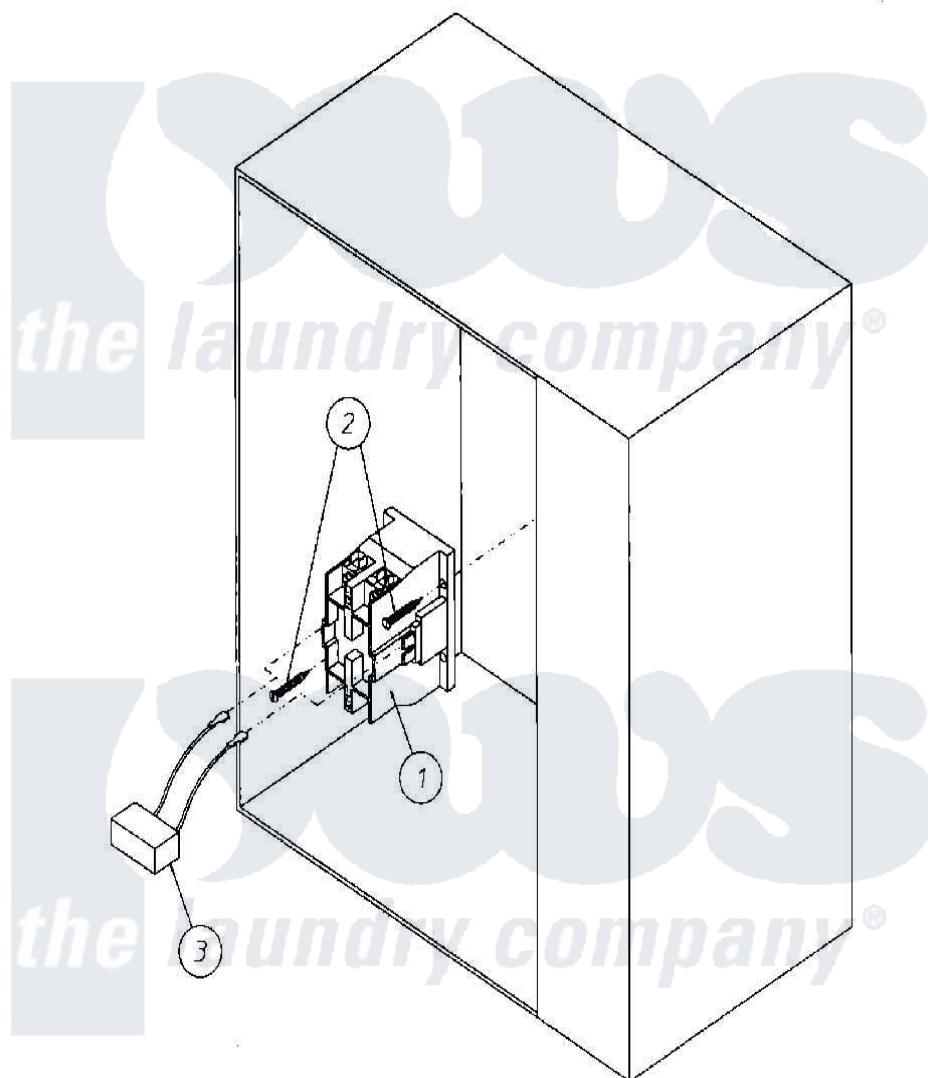

# Maytag MDG50PN1AW 03 - ELECTRICAL RELAY PANEL ASSEMBLY

Maytag [Commercial Maytag MDG50PN1AW Dryer Parts](#) Parts Diagram 03 - ELECTRICAL RELAY PANEL ASSEMBLY  
 Click on the part number to view part

Item	Original Part Number	Replaced By	Status	Part Description
000	W10124350		Not Available	ORDER PARTS FROM AMERICAN DRYER CORP AT 508-678-9000
001	A132475	<a href="#">W10146737</a>		SQ D Dp 24
002	A150299	<a href="#">150299</a>		10 X 1 H
003	A150301	<a href="#">150301</a>		8-18 X 7
"	A322809	<a href="#">322809</a>		Back Elect
"	A824828	<a href="#">W10147397</a>		RC Network