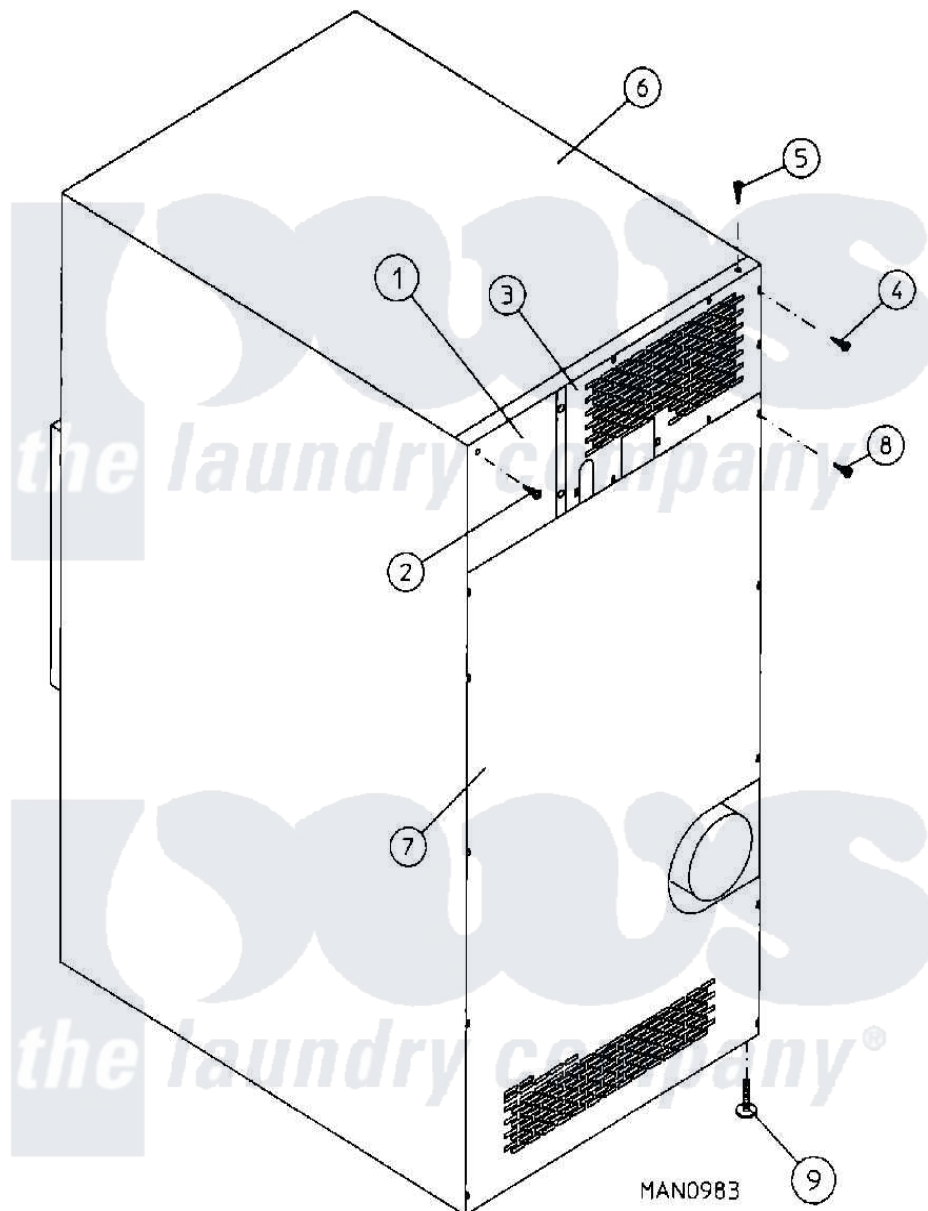

Maytag MDG50PN1AW 04 - CABINET

MAN0983

Maytag [Commercial Maytag MDG50PN1AW Dryer Parts](#) Parts Diagram 04 - CABINET

[Click on the part number to view part](#)

Item	Original Part Number	Replaced By	Status	Part Description
000	W10124350		Not Available	ORDER PARTS FROM AMERICAN DRYER CORP AT 508-678-9000
001	A322809	322809		Back Elect
002	A150301	150301		8-18 X 7
003	A314411		Not Available	TOP, BACKGUARD
004	A150301	150301		8-18 X 7
005	A150301	150301		8-18 X 7
006	A312533	W10146833		ADG E Oute
007	A314512	314512		Maytag Was
008	A150301	150301		8-18 X 7
009	A103500	103500		LEVELING L