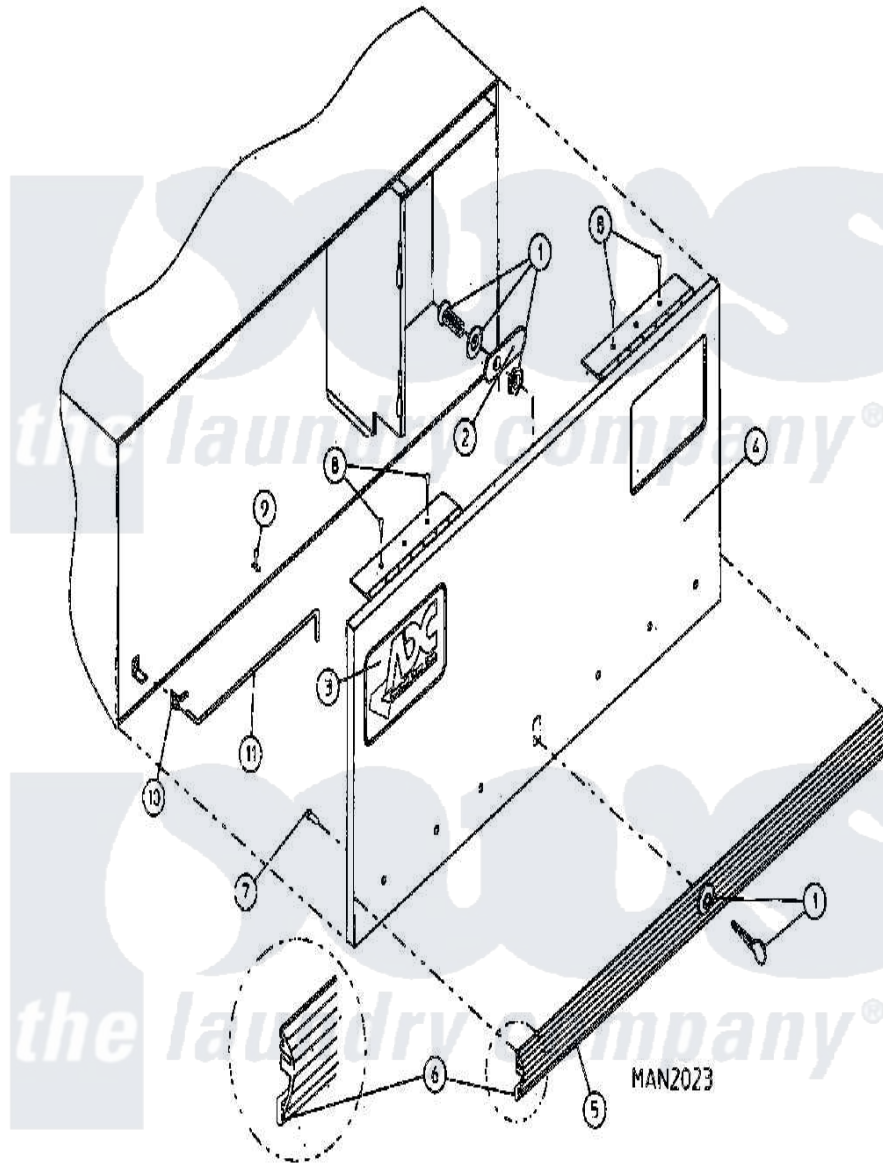

Maytag MDG50PN1AW 05 - CONTROL DOOR ASSEMBLY

Maytag [Commercial Maytag MDG50PN1AW Dryer Parts](#) Parts Diagram 05 - CONTROL DOOR ASSEMBLY
 Click on the part number to view part

Item	Original Part Number	Replaced By	Status	Part Description
000	W10124350		Not Available	ORDER PARTS FROM AMERICAN
001	A160017		Not Available	LOCK, SPECIAL DUMMY
002	A160032	160032		1 Straigh
003	A112343	112343		Maytag Log
"	A870011	W10147884		Logo Doubl
004	A800022	W10146942		25-50 Hi-S
005	A180201	W10149336		25 50 To
006	A117603	117603		1 8 X 9 1
007	A150201	150201		10-32 X 1
008	A150300	5307527001		Switch
009	A102600		Not Available	CATCH, ROD SUPPORT-CTRL. DOOR
010	A102603	102603		Richco Con
011	A102502	102502		12.625 Con