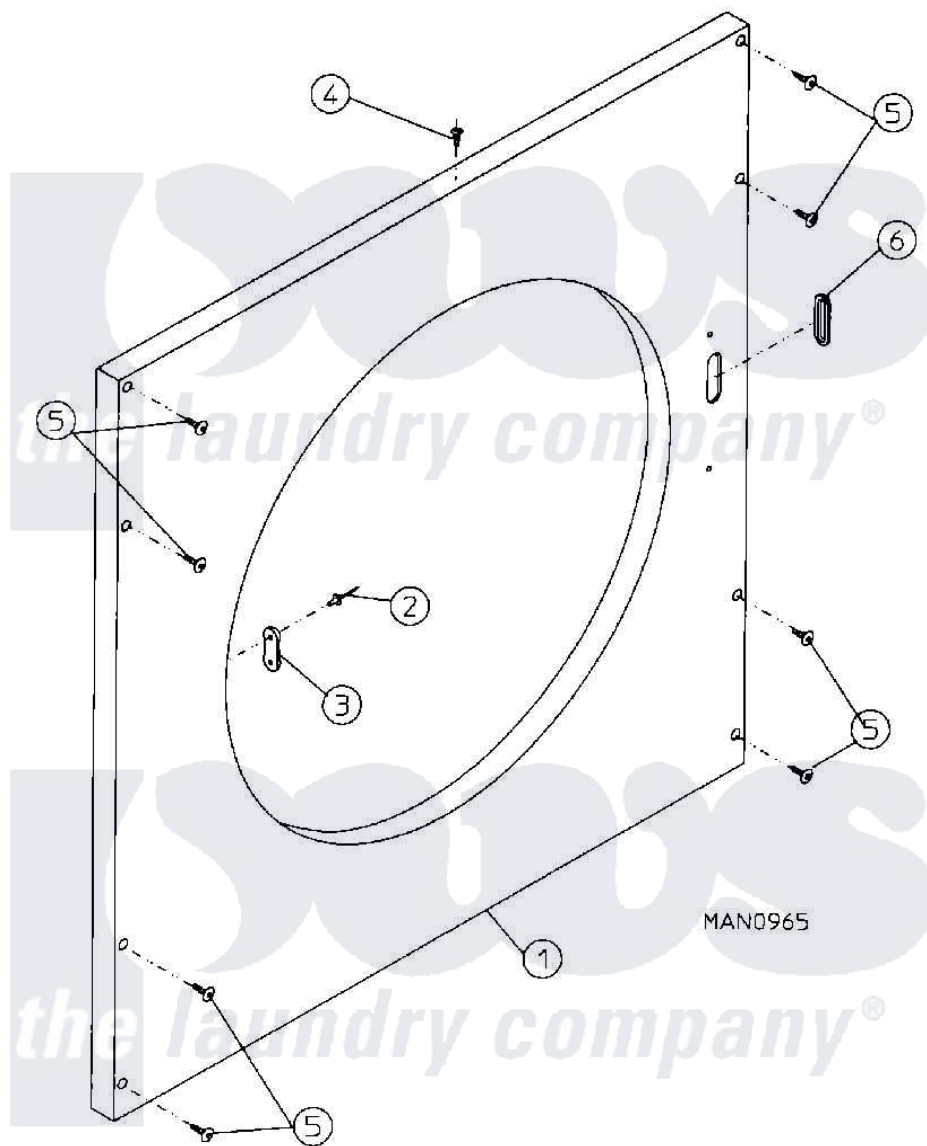

Maytag MDG50PN1AW 06 - FRONT PANEL ASSEMBLY

Maytag [Commercial Maytag MDG50PN1AW Dryer Parts](#) Parts Diagram 06 - FRONT PANEL ASSEMBLY
 Click on the part number to view part

Item	Original Part Number	Replaced By	Status	Part Description
000	W10124350		Not Available	ORDER PARTS FROM AMERICAN DRYER CORP AT 508-678-9000
001	A875301	W10147919		25-50- Ins
002	A154215	154215		5 32 X 1 4
003	A170330		Not Available	LATCH, DOOR (FRICTION)
004	A150300	5307527001		Switch
005	A150309	W10146761		10-16 X 1
006	A121405	121405		Rubber Gro