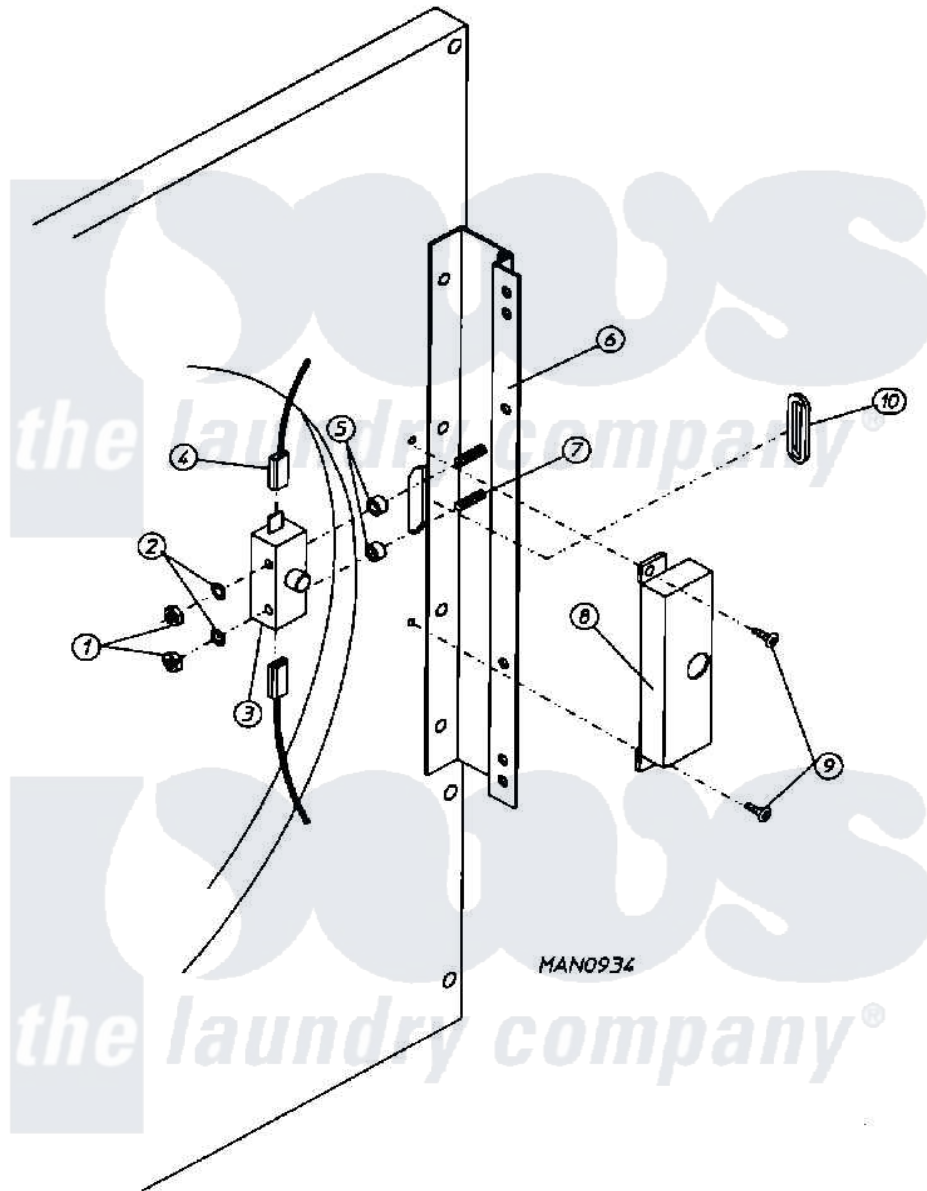

Maytag MDG50PN1AW 09 - MAIN DOOR SWITCH ASSEMBLY

Maytag Commercial Maytag MDG50PN1AW Dryer Parts Parts Diagram 09 - MAIN DOOR SWITCH ASSEMBLY
 Click on the part number to view part

Item	Original Part Number	Replaced By	Status	Part Description
000	W10124350		Not Available	ORDER PARTS FROM AMERICAN DRYER CORP AT 508-678-9000
001	A152013	152013		6-32 Hex N
002	A153008	153008		6 Split L
003	A137005	W10146741		SDS Door S
004	A121028	121028		1 4 X.032
005	A154281	154281		3 8 Stand
006	A800448	800448		12 1 2 Ma
007	A153565	153565		6-32 X 1 S
008	A313218	W10146845		MAIN DOOR
009	A150201	150201		10-32 X 1
010	A121405	121405		Rubber Gro