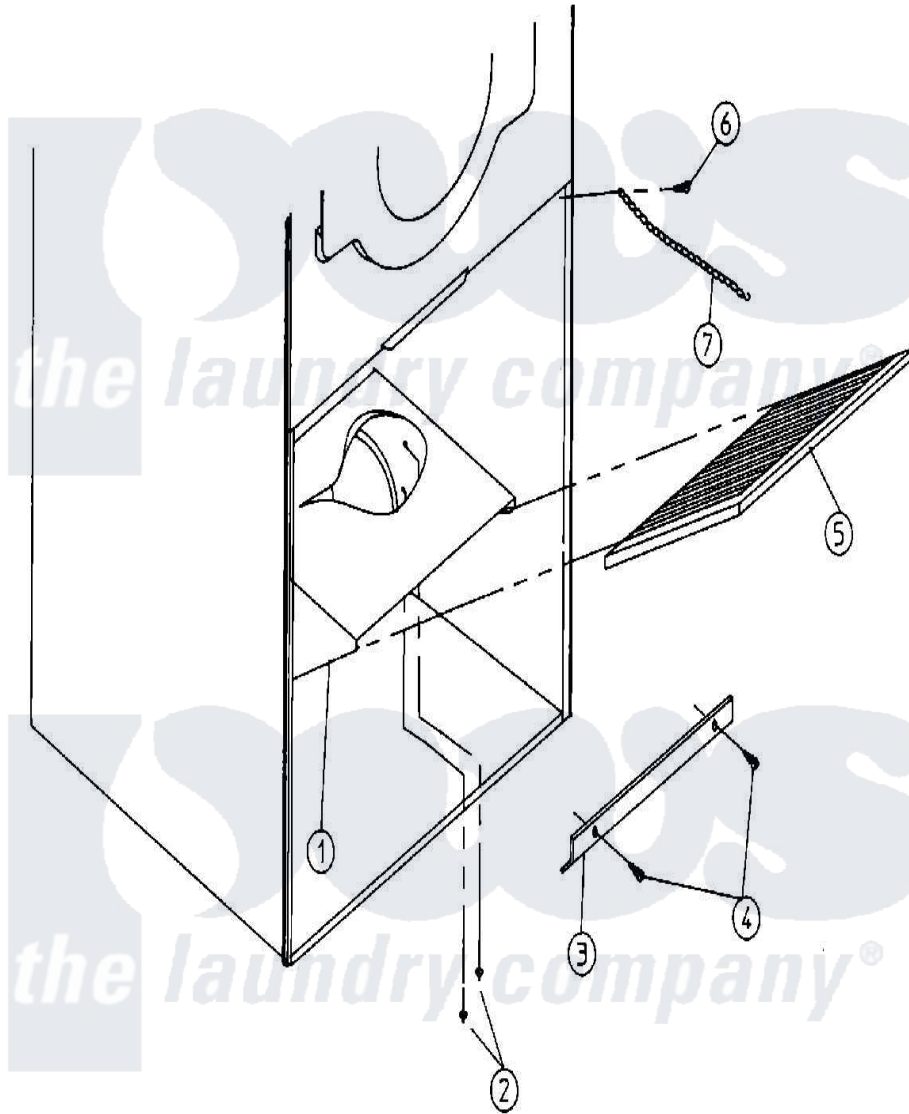

# Maytag MDG50PN1AW 10 - LINT TRAP ASSEMBLY

Maytag [Commercial Maytag MDG50PN1AW Dryer Parts](#) Parts Diagram 10 - LINT TRAP ASSEMBLY  
 Click on the part number to view part

Item	Original Part Number	Replaced By	Status	Part Description
000	W10124350		Not Available	ORDER PARTS FROM AMERICAN DRYER CORP AT 508-678-9000
001	A800402	<a href="#">W10147050</a>		50-60 Lint
"	A800404	<a href="#">W10147051</a>		50-60 Lint
"	A800406	<a href="#">W10147052</a>		50-60 Rev
"	A800407	<a href="#">W10147053</a>		50-60 Rev
002	A154200	<a href="#">154200</a>		5 32 RIVE
003	A304101	<a href="#">304101</a>		Lg Lint TR
004	A150300	<a href="#">5307527001</a>		Switch
005	A800501	<a href="#">800501</a>		50-60 Lint
006	A150418	<a href="#">150418</a>		Dlh 4 X .1
"	A150419	<a href="#">150419</a>		6 X 1 2 T
007	A108120	<a href="#">108120</a>		Chain For