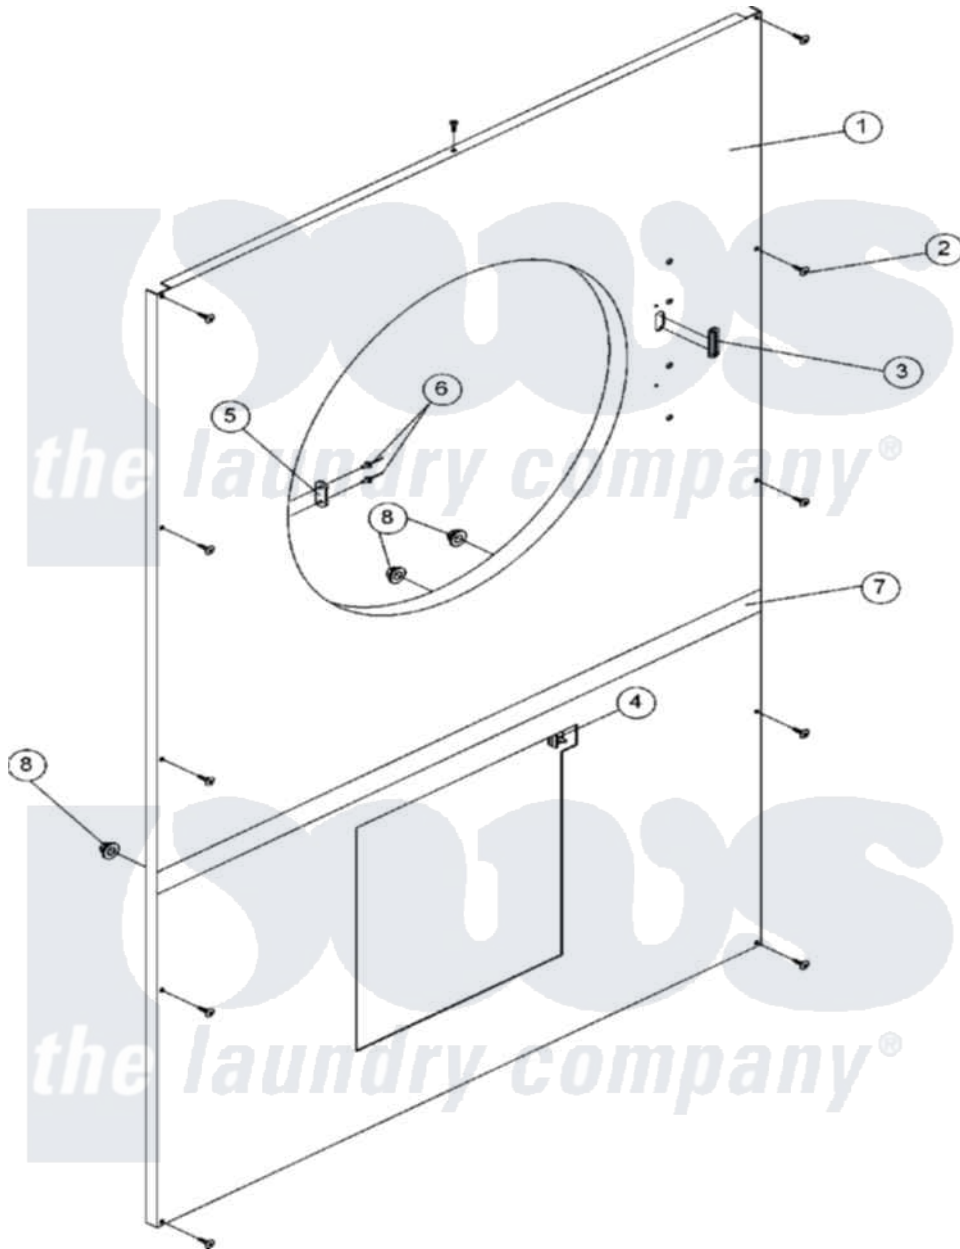

Maytag MDG50PNHWQ 04 - FRONT PANEL

Maytag [Commercial Maytag MDG50PNHWQ Dryer Parts](#) Parts Diagram 04 - FRONT PANEL
 Click on the part number to view part

Item	Original Part Number	Replaced By	Status	Part Description
000	A000000			Order Part From American Dryer Phone No.508-678-9000
001	A883515	883515		White 50V
"	A883516			Panel, Front Right Hand BSQ
002	A150309	W10146761		10-16 X 1
003	A121405	121405		Rubber Gro
004	A122116		Not Available	SWITCH, LINT BASKET
005	A170330		Not Available	LATCH, DOOR (FRICTION)
006	A154215	154215		5 32 X 1 4
007	A883715			Trim, Front Panel Blk
008	A152014	152014		1 4-20 Ser