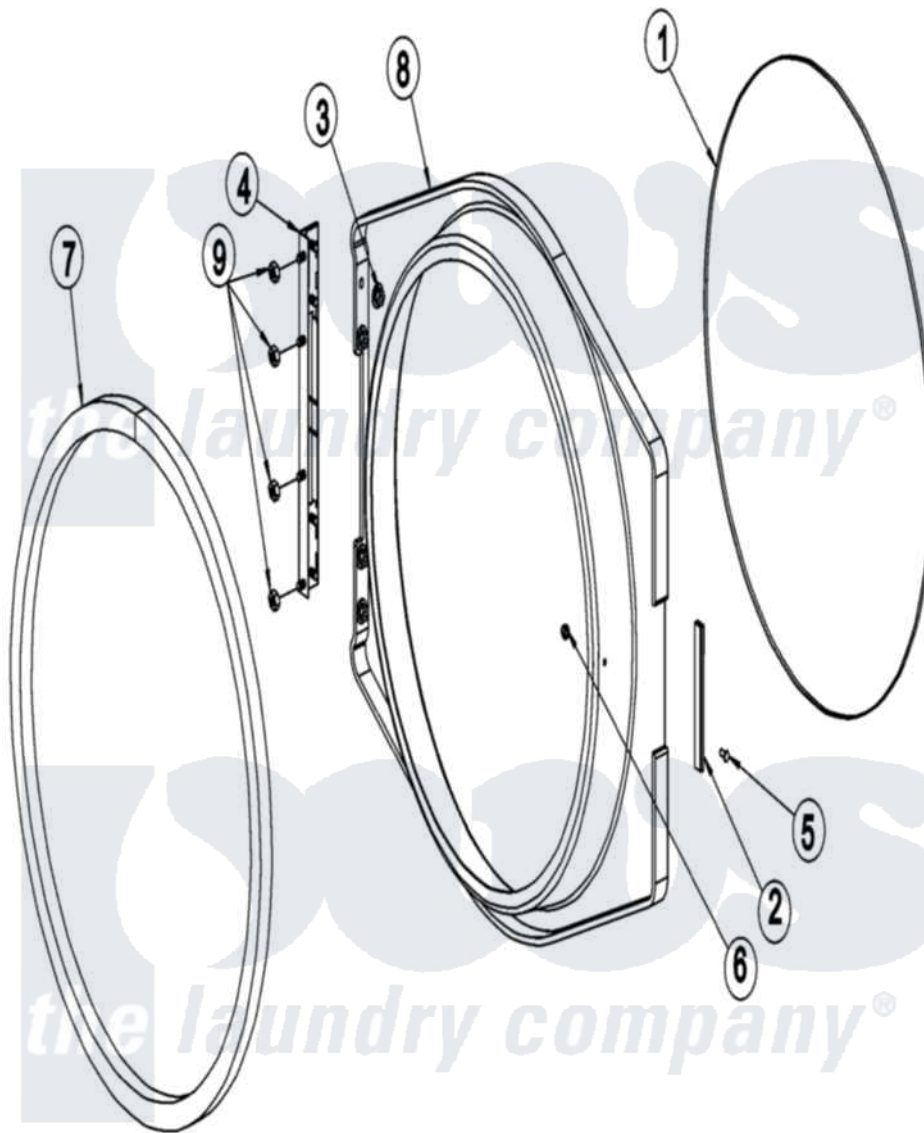

Maytag MDG50PNHWQ 06 - MAIN DOOR

Maytag Commercial Maytag MDG50PNHWQ Dryer Parts Parts Diagram 06 - MAIN DOOR
 Click on the part number to view part

Item	Original Part Number	Replaced By	Status	Part Description
000	A000000			Order Part From American Dryer Phone No.508-678-9000
001	A102210	102210		20 7 16 D
"	A170731	170731		10.3 Oz BL
002	A102328	102328		37 64 Wide
003	A152014	152014		1 4-20 Ser
004	A801524		Not Available	BLACK DOOR HINGE
005	A150120	150120		10-32 x 7 16
006	A151010	151010		10-32 Hi-C
007	A102349		Not Available	GASKET, DOOR (69 1/2")
008	A882991	W10148763		Formed Bla
009	A152014	152014		1 4-20 Ser