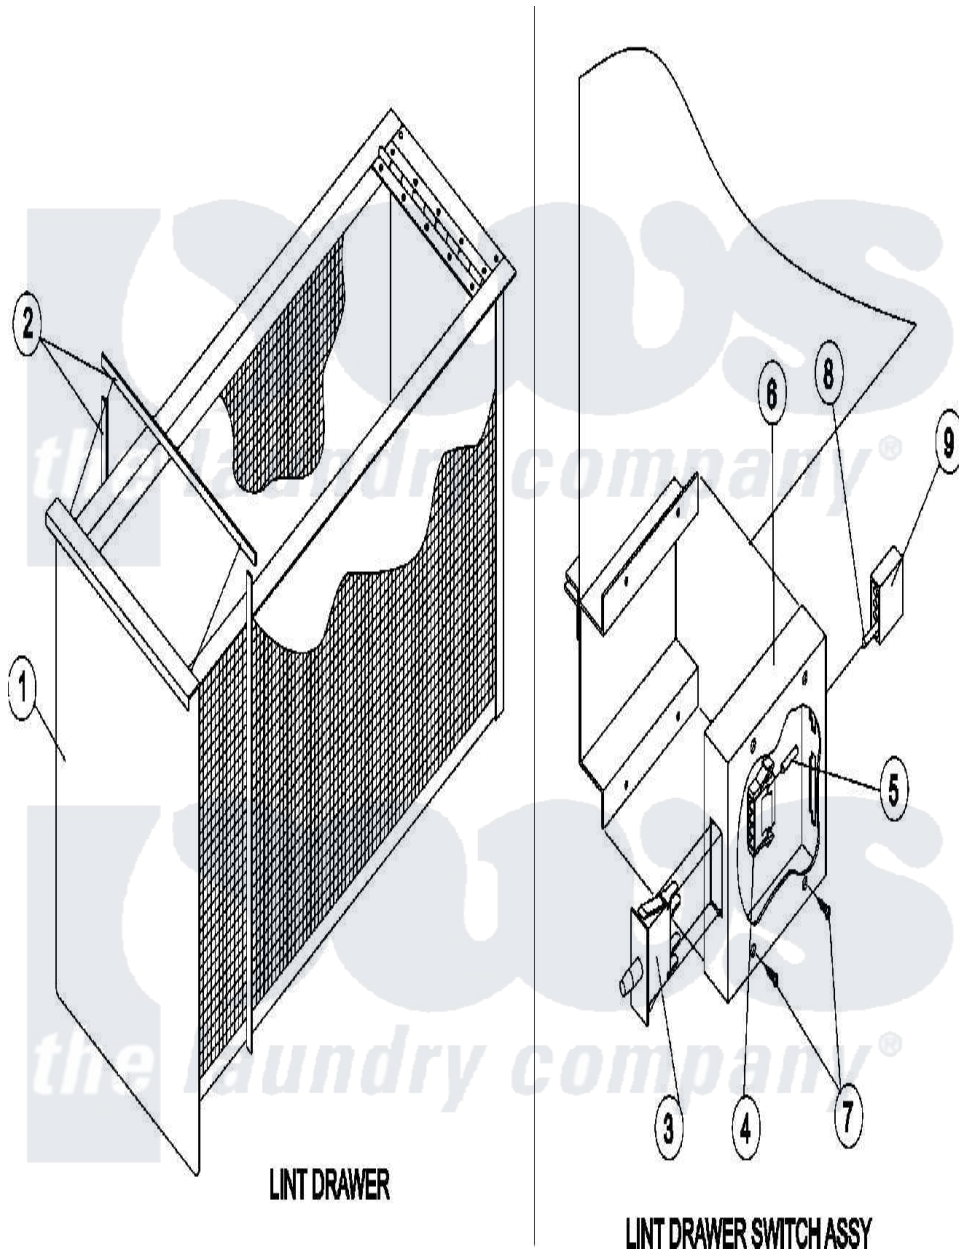

Maytag MDG50PNHWQ 07 - LINT DRAWER/SWITCH

Maytag Commercial Maytag MDG50PNHWQ Dryer Parts Parts Diagram 07 - LINT DRAWER/SWITCH
 Click on the part number to view part

Item	Original Part Number	Replaced By	Status	Part Description
000	A000000			Order Part From American Dryer Phone No.508-678-9000
001	A883716	883716		White 50V
"	A883717			Lint Drawer BSQ
002	A117604	117604		1 8 Thk X
003	A122116		Not Available	SWITCH, LINT BASKET
004	A122605	122605		4 Pin Cmnl
005	A122701	122701		MNL Socket
"	A122801	W10146716		Mate-N-Loc
006	A304136	304136		81-25-30-5
"	A818087		Not Available	SWITCH BOX, LINT DRAWER ASSY
007	A150301	150301		8-18 X 7
008	A122700	122700		MNL Pin S
009	A122604	W10146714		4 Pin Cmnl