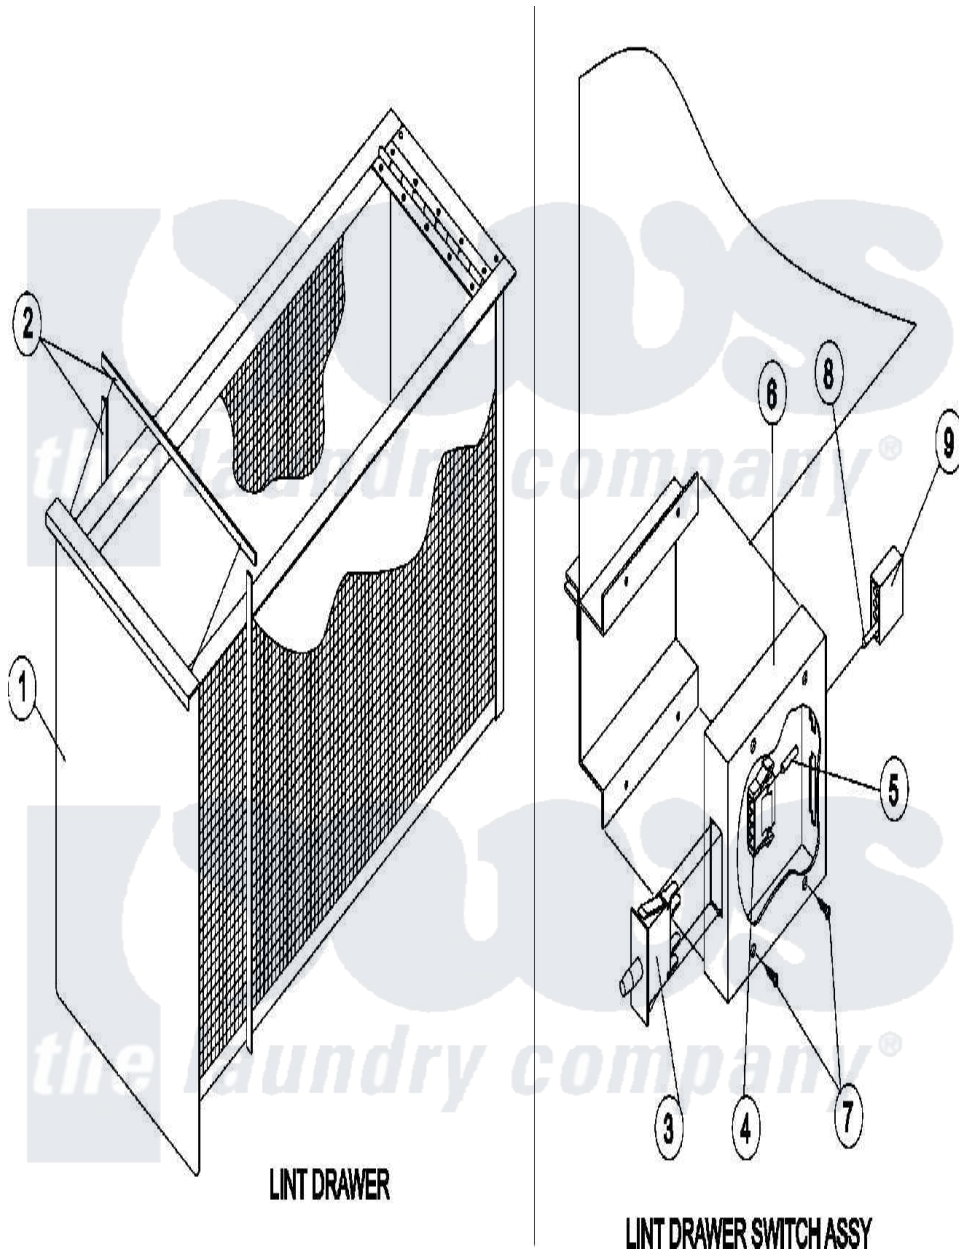

Maytag MDG50PNTVQ 07 - LINT DRAWER/SWITCH

Maytag [Commercial Maytag MDG50PNTVQ Dryer Parts](#) Parts Diagram 07 - LINT DRAWER/SWITCH
 Click on the part number to view part

Item	Original Part Number	Replaced By	Status	Part Description
000	A000000			Order Part From American Dryer Phone No.508-678-9000
001	A883161	W10148837		Ad-50V S S
"	A883163			Lint Drawer BSQ
002	A117605	117605		1 4thk X 3
003	A122116		Not Available	SWITCH, LINT BASKET
004	A122605	122605		4 Pin Cmnl
005	A122701	122701		MNL Socket
"	A122801	W10146716		Mate-N-Loc
006	A304136	304136		81-25-30-5
"	A818087		Not Available	SWITCH BOX, LINT DRAWER ASSY
007	A150301	150301		8-18 X 7
008	A122700	122700		MNL Pin S
009	A122604	W10146714		4 Pin Cmnl