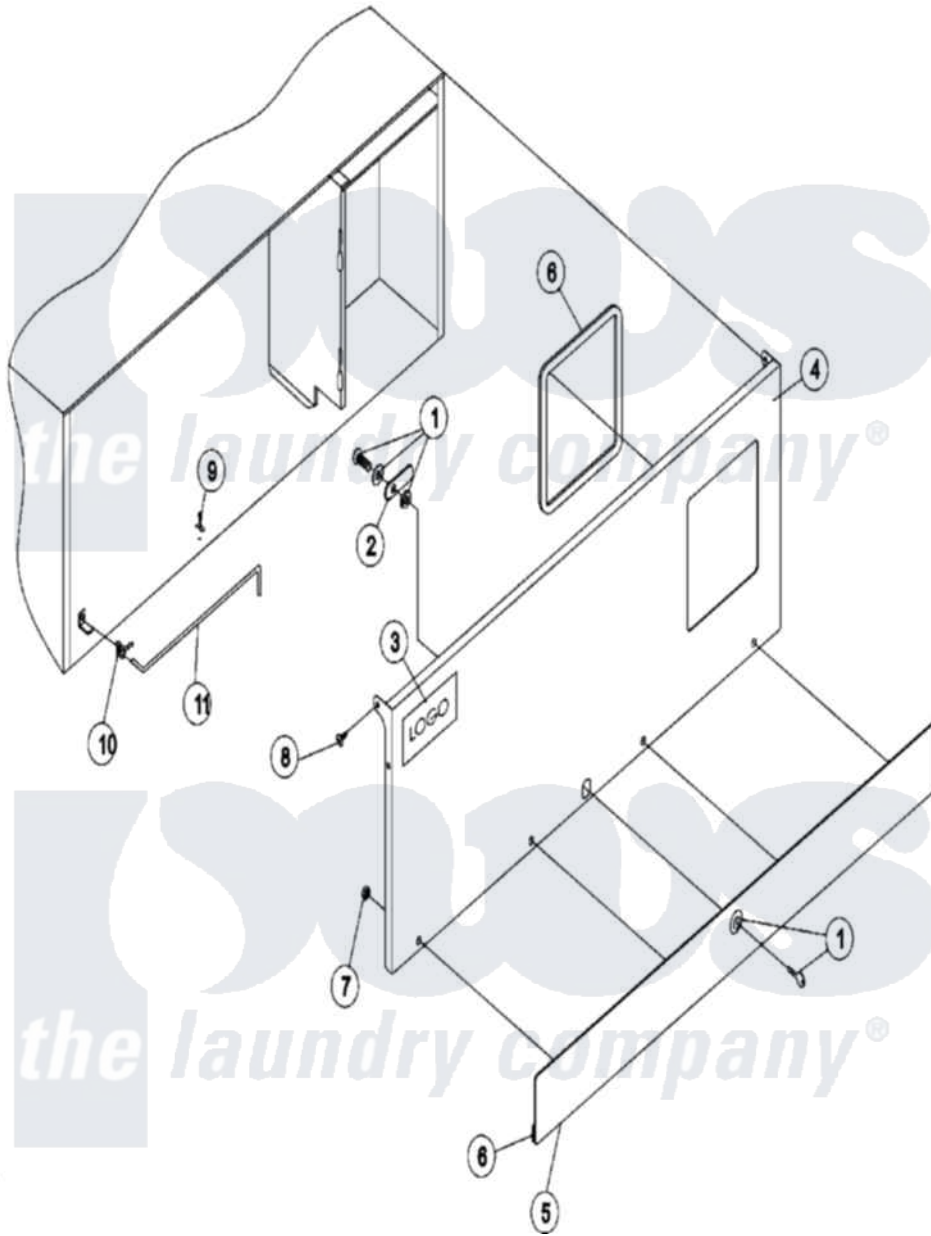

Maytag MDG50PNVWW 01 - CONTROL DOOR

Maytag Commercial Maytag MDG50PNVWW Dryer Parts Parts Diagram 01 - CONTROL DOOR
 Click on the part number to view part

Item	Original Part Number	Replaced By	Status	Part Description
000	A000000			Order Part From American Dryer Phone No.508-678-9000
001	A160017		Not Available	LOCK, SPECIAL DUMMY
002	A160016	160016		1 1/4 Str
003	A112353			Logo
004	A883477	883477		White 25-3
"	A883478	883478		Bisque 25-
005	A883476	883476		Blk 25-50V
006	A117604	117604		1 8 Thk X
007	A152014	152014		1 4-20 Ser
008	A150317	150317		10-16 X 3
009	A102603	102603		Richco Con
010	A102601		Not Available	CLIP, RETAINER (CONTROL DOOR ROD)
011	A102502	102502		12.625 Con