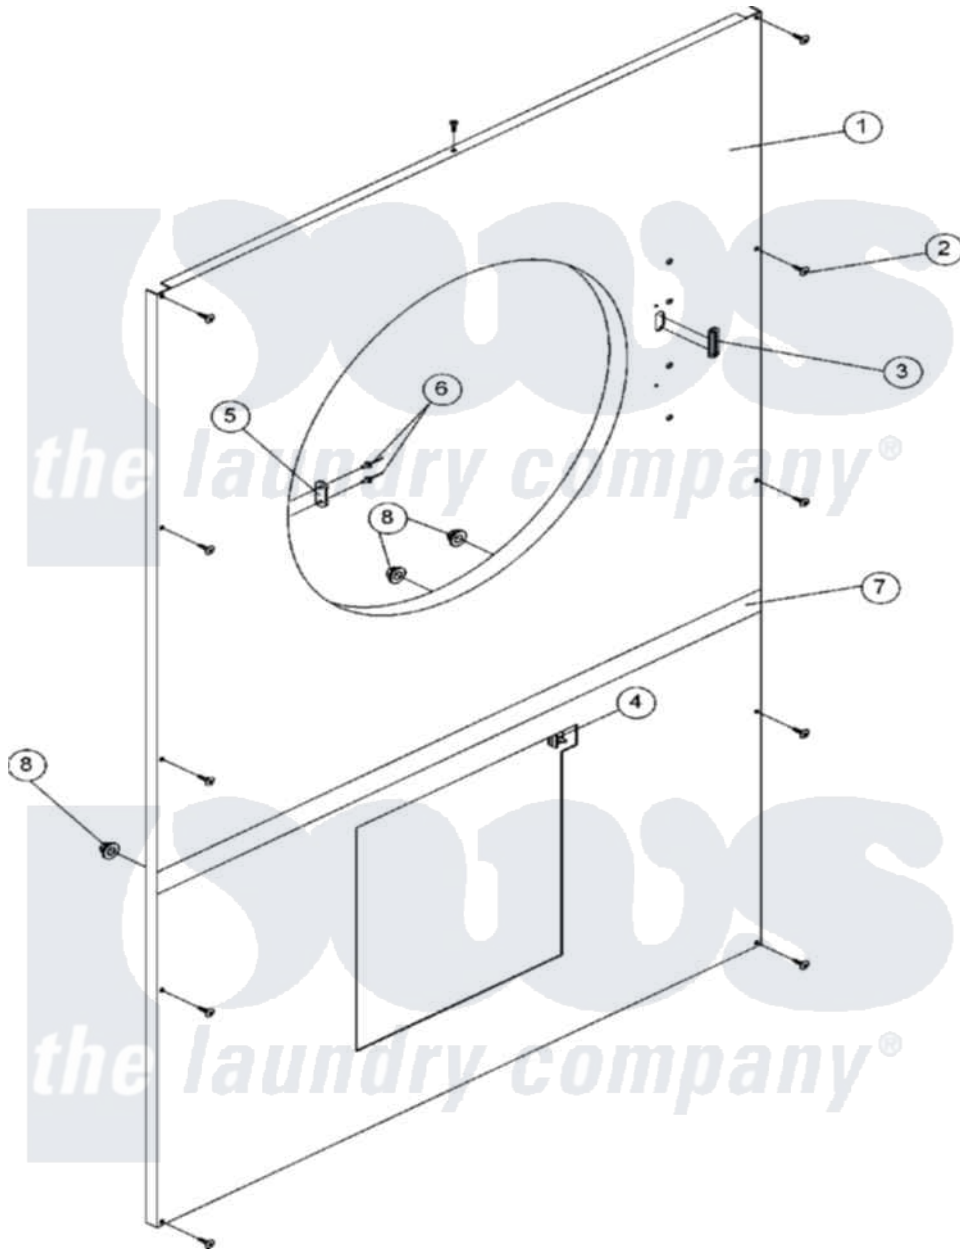

Maytag MDG50PNVWW 04 - FRONT PANEL

Maytag [Commercial Maytag MDG50PNVWW Dryer Parts](#) Parts Diagram 04 - FRONT PANEL
 Click on the part number to view part

Item	Original Part Number	Replaced By	Status	Part Description
000	A000000			Order Part From American Dryer Phone No.508-678-9000
001	A883515	883515		White 50V
"	A883516			Panel, Front Right Hand BSQ
002	A150309	W10146761		10-16 X 1
003	A121405	121405		Rubber Gro
004	A122116		Not Available	SWITCH, LINT BASKET
005	A170330		Not Available	LATCH, DOOR (FRICTION)
006	A154215	154215		5 32 X 1 4
007	A883482			Trim, Front Panel Blk
008	A152014	152014		1 4-20 Ser