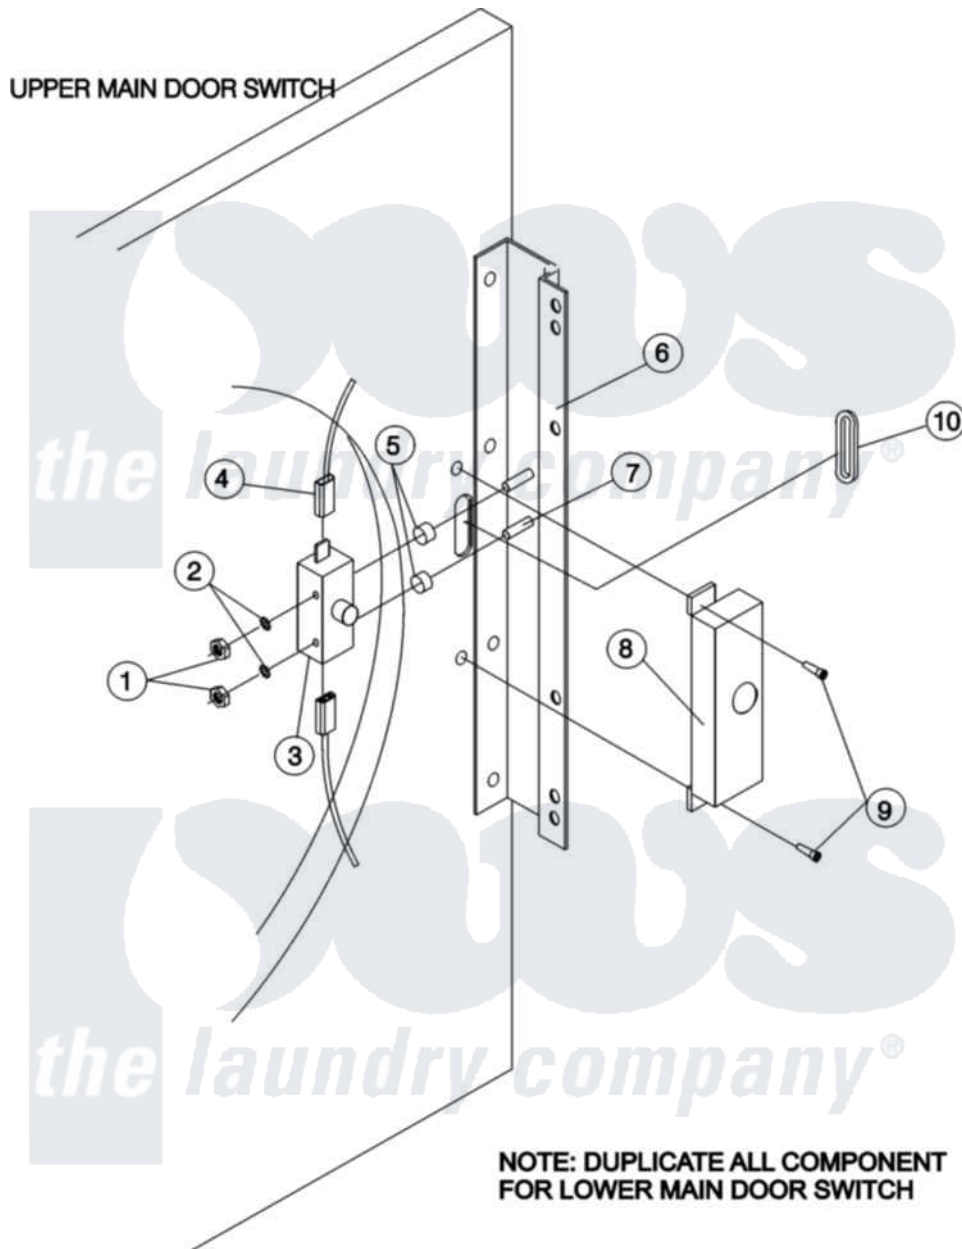

Maytag MDG50PNVWW 05 - DOOR SWITCH

Maytag [Commercial Maytag MDG50PNVWW Dryer Parts](#) Parts Diagram 05 - DOOR SWITCH
 Click on the part number to view part

Item	Original Part Number	Replaced By	Status	Part Description
000	A000000			Order Part From American Dryer Phone No.508-678-9000
001	A152013	152013		6-32 Hex N
002	A153008	153008		6 Split L
003	A137005	W10146741		SDS Door S
004	A121028	121028		1 4 X.032
005	A154281	154281		3 8 Stand
006	A801524		Not Available	BLACK DOOR HINGE
007	A153576	153576		6-32 X 1
008	A881246	W10148254		Main Door
009	A150201	150201		10-32 X 1
010	A121405	121405		Rubber Gro