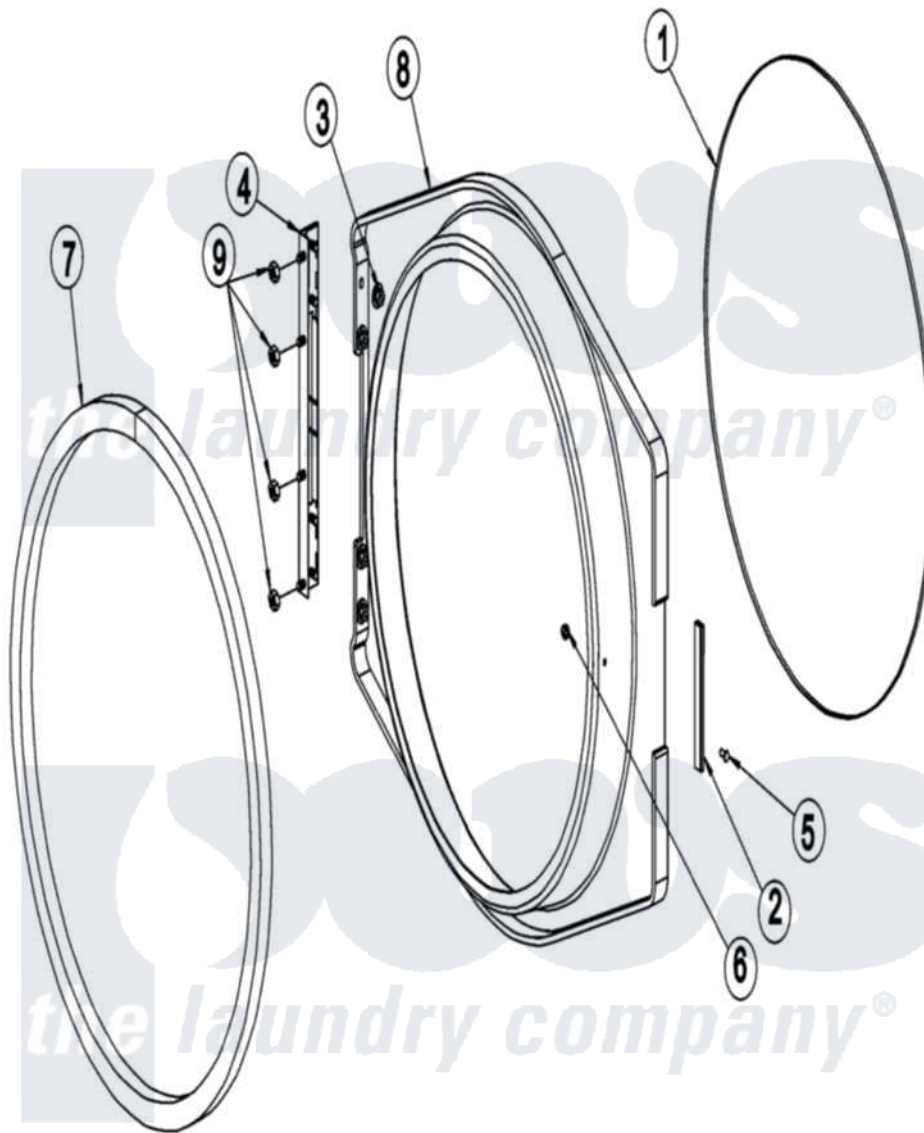

Maytag MDG50PNVWW 06 - MAIN DOOR

Maytag [Commercial Maytag MDG50PNVWW Dryer Parts](#) Parts Diagram 06 - MAIN DOOR
 Click on the part number to view part

Item	Original Part Number	Replaced By	Status	Part Description
000	A000000			Order Part From American Dryer Phone No.508-678-9000
001	A102210	102210		20 7 16 D
"	A170731	170731		10.3 Oz BL
002	A102328	102328		37 64 Wide
003	A152014	152014		1 4-20 Ser
004	A801524		Not Available	BLACK DOOR HINGE
005	A150120	150120		10-32 x 7 16
006	A151010	151010		10-32 Hi-C
007	A102349		Not Available	GASKET, DOOR (69 1/2")
008	A882991	W10148763		Formed Bla
009	A152014	152014		1 4-20 Ser