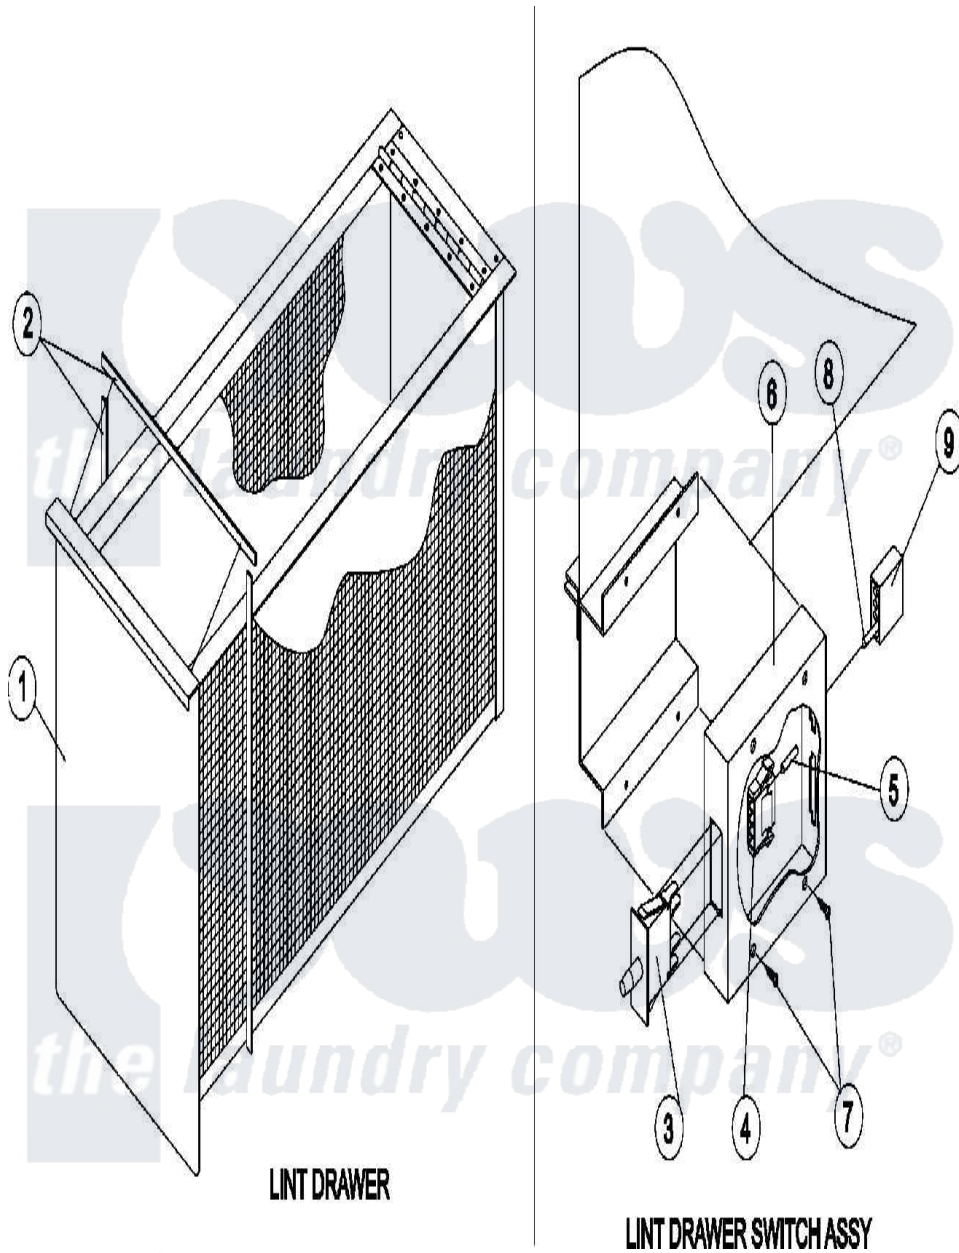

Maytag MDG50PNVWW 07 - LINT DRAWER/SWITCH

Maytag Commercial Maytag MDG50PNVWW Dryer Parts Parts Diagram 07 - LINT DRAWER/SWITCH
 Click on the part number to view part

Item	Original Part Number	Replaced By	Status	Part Description
000	A000000			Order Part From American Dryer Phone No.508-678-9000
001	A883161	W10148837		Ad-50V S S
"	A883163			Lint Drawer BSQ
002	A117605	117605		1 4thk X 3
003	A122116		Not Available	SWITCH, LINT BASKET
004	A122605	122605		4 Pin Cmnl
005	A122701	122701		MNL Socket
"	A122801	W10146716		Mate-N-Loc
006	A304136	304136		81-25-30-5
"	A818087		Not Available	SWITCH BOX, LINT DRAWER ASSY
007	A150301	150301		8-18 X 7
008	A122700	122700		MNL Pin S
009	A122604	W10146714		4 Pin Cmnl