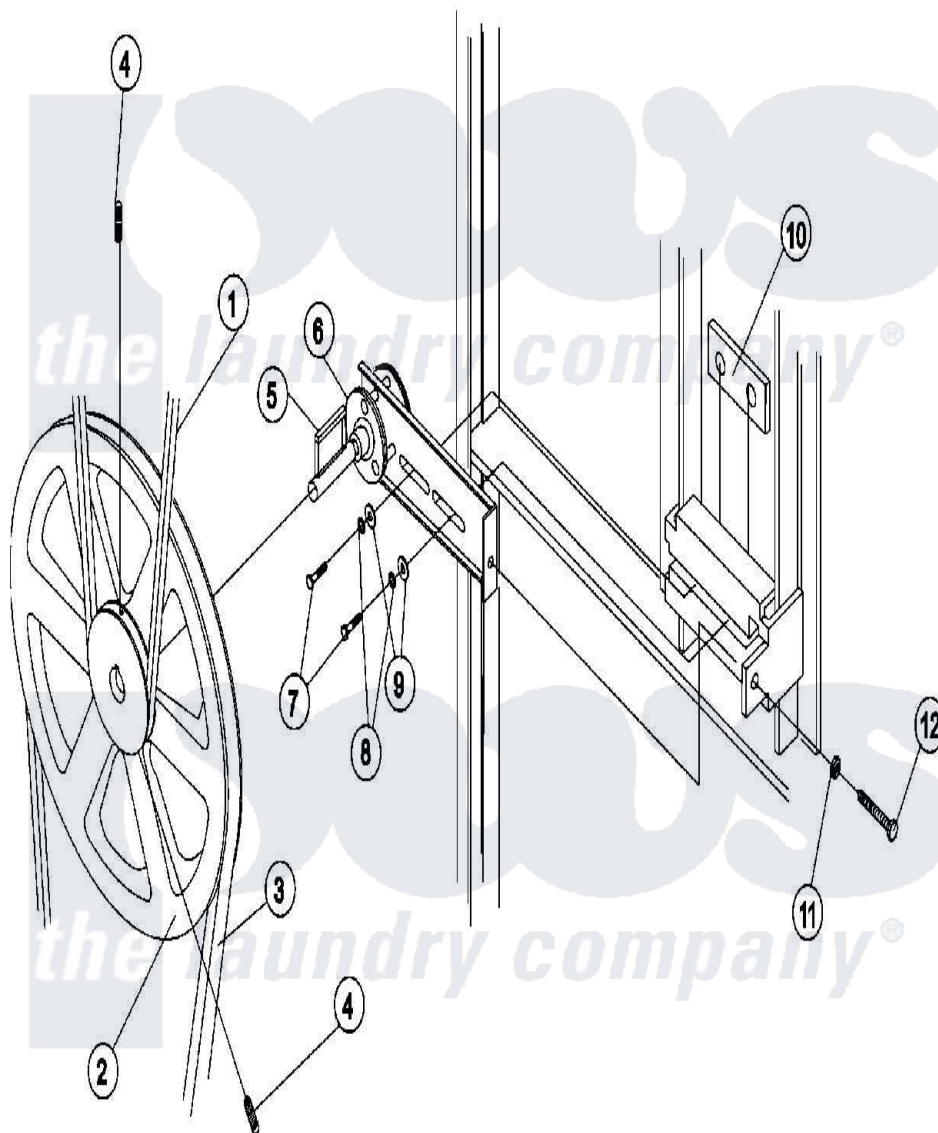

Maytag MDG50PNVWW 11 - IDLER BEARING

Maytag [Commercial Maytag MDG50PNVWW Dryer Parts](#) Parts Diagram 11 - IDLER BEARING
 Click on the part number to view part

Item	Original Part Number	Replaced By	Status	Part Description
000	A000000			Order Part From American Dryer Phone No.508-678-9000
001	A100100	W10146547		5I-660 V-B
002	A101129	W10146631		9 X 2-1 2
003	A100105	W10146552		4I520 V be
004	A154301	154301		5 16-18 X
005	A100705	100705		3 16 X 3
006	A882576	882576		Std. Steel
007	A150617	150617		3 8-16 X 1
008	A153005	153005		3 8 Split
009	A153004	153004		3 8 X 1
010	A801009	801009		Idler Squa
011	A152004	8182933		Nut, Hex
012	A150509	150509		5 16-18 X