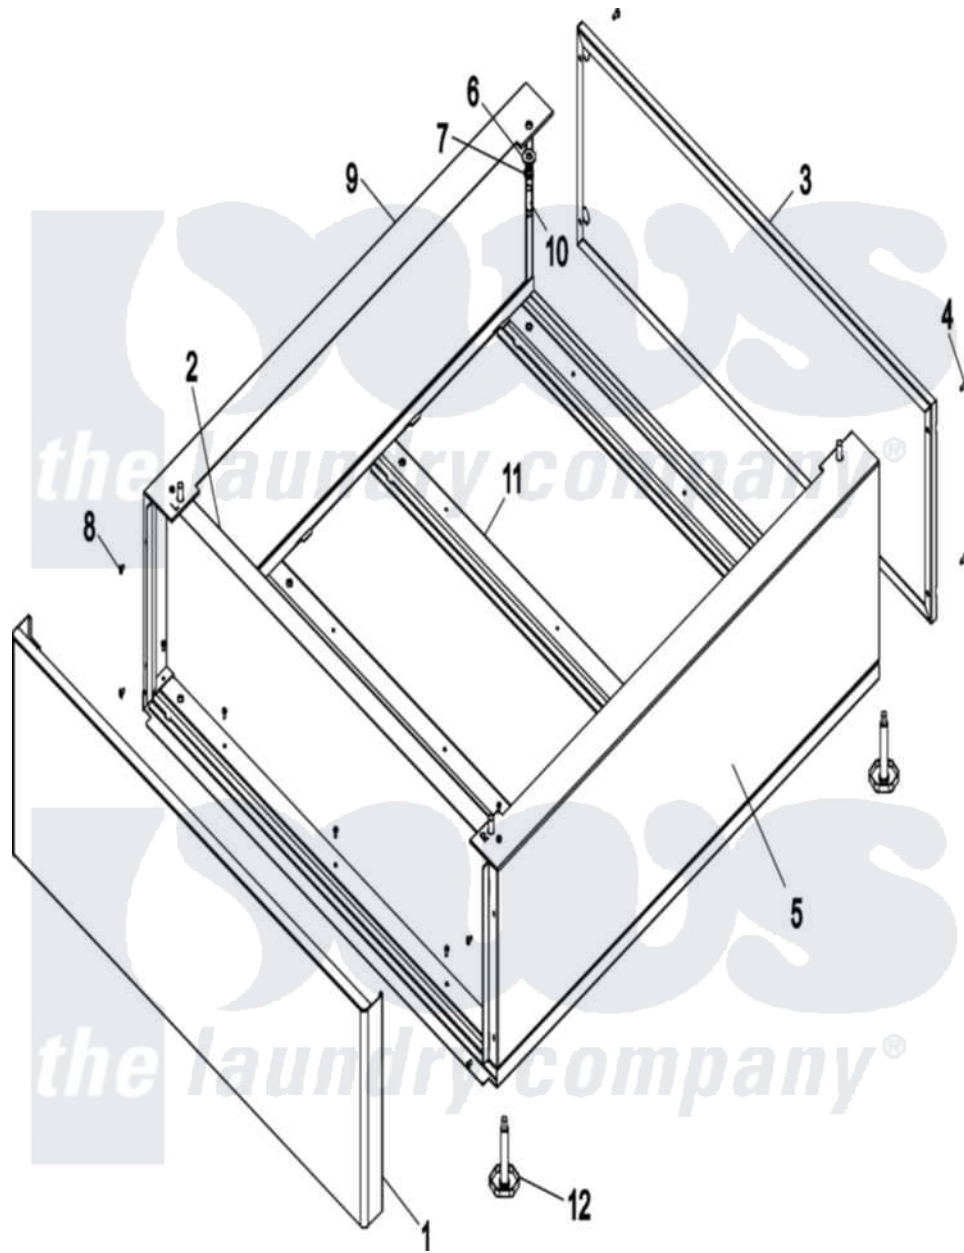

Maytag MDG51PDAWW 09 - PEDESTAL

Maytag [Commercial Maytag MDG51PDAWW Dryer Parts](#) Parts Diagram 09 - PEDESTAL
 Click on the part number to view part

Item	Original Part Number	Replaced By	Status	Part Description
001	A319582	319582		SL50-75 11
002	A318584			Pedestal Inner Support
003	A350181			11-Pedestal Back 51and77
004	A153331			8-18 x .5-Pan Head Screw
005	A319581			11-Pedestal RH Side 51
006	A153004	153004		3 8 X 1
007	A153005	153005		3 8 Split
008	A154200	154200		5 32 RIVE
009	A319580			11-Pedestal LH Side 51
010	A150617	150617		3 8-16 X 1
011	A851408			Pedestal Base 51
012	A103500	103500		LEVELING L