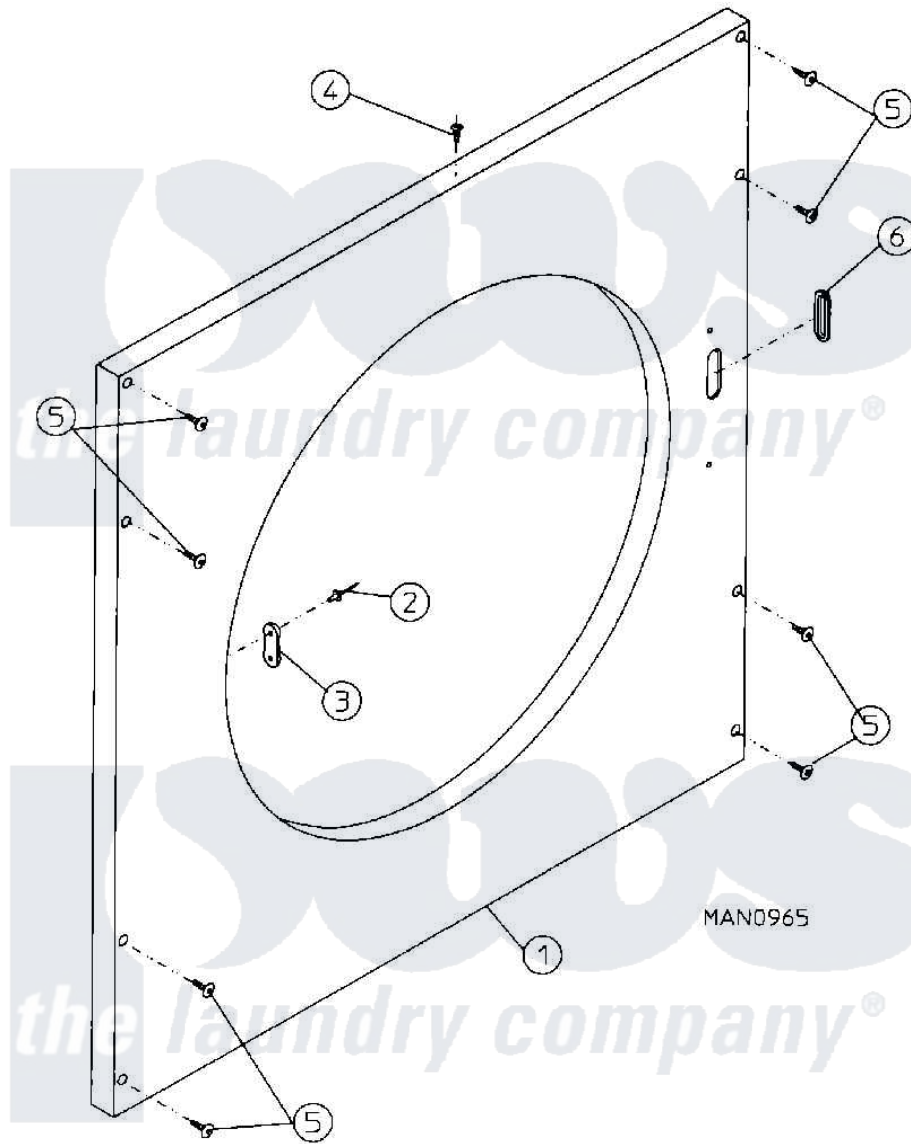

# Maytag MDG75MNAWW 03 - FRONT PANEL ASSEMBLY

Maytag Commercial Maytag MDG75MNAWW Dryer Parts Parts Diagram 03 - FRONT PANEL ASSEMBLY  
 Click on the part number to view part

Item	Original Part Number	Replaced By	Status	Part Description
000	W10124350		Not Available	ORDER PARTS FROM AMERICAN DRYER CORP AT 508-678-9000
001	A875302	<a href="#">W10147920</a>		60-75- FRO
002	A154215	<a href="#">154215</a>		5 32 X 1 4
003	A170330		Not Available	LATCH, DOOR (FRICTION)
004	A150300	<a href="#">5307527001</a>		Switch
005	A150309	<a href="#">W10146761</a>		10-16 X 1
006	A121405	<a href="#">121405</a>		Rubber Gro