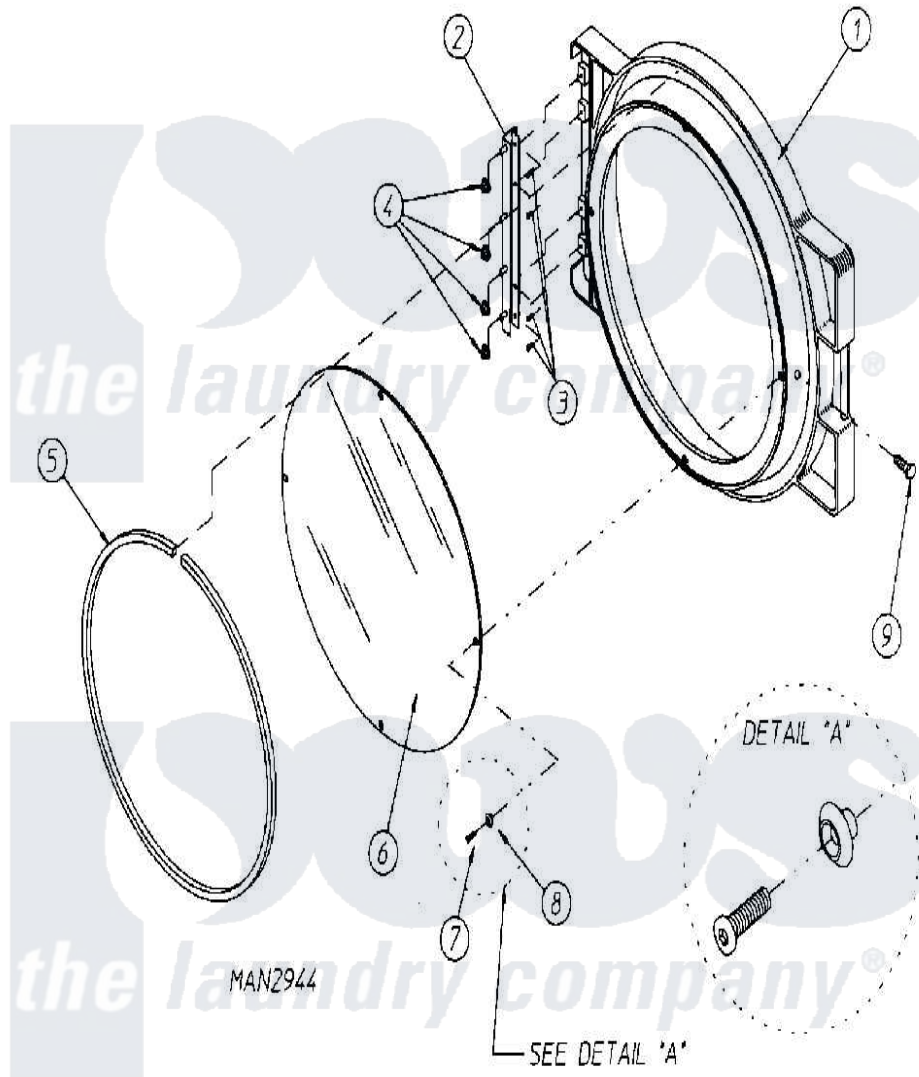

# Maytag MDG75MNAWW 06 - DOOR ASSEMBLY

Maytag [Commercial Maytag MDG75MNAWW Dryer Parts](#) Parts Diagram 06 - DOOR ASSEMBLY  
 Click on the part number to view part

Item	Original Part Number	Replaced By	Status	Part Description
000	W10124350		Not Available	ORDER PARTS FROM AMERICAN DRYER CORP AT 508-678-9000
001	<a href="#">A103062</a>			Hinge Pin
"	A800288		Not Available	DOOR ASSEMBLY (WHT) (INCL. ILLUS. No.1 & 5 THRU 9)
"	<a href="#">A882963</a>			Door Frame
002	A800448	<a href="#">800448</a>		12 1 2 Ma
003	A150410	<a href="#">MC80MD</a>		Elmntsurf
004	A152014	<a href="#">152014</a>		1 4-20 Ser
005	A102353		Not Available	GASKET, MAIN DOOR (69-1/2")
"	A170730	<a href="#">170730</a>		10.3 Oz Cl
006	A102212	<a href="#">102212</a>		Main Door
"	A170730	<a href="#">170730</a>		10.3 Oz Cl
007	A150448	<a href="#">150448</a>		10-32 X 1
008	A170319	<a href="#">170319</a>		Door Glass