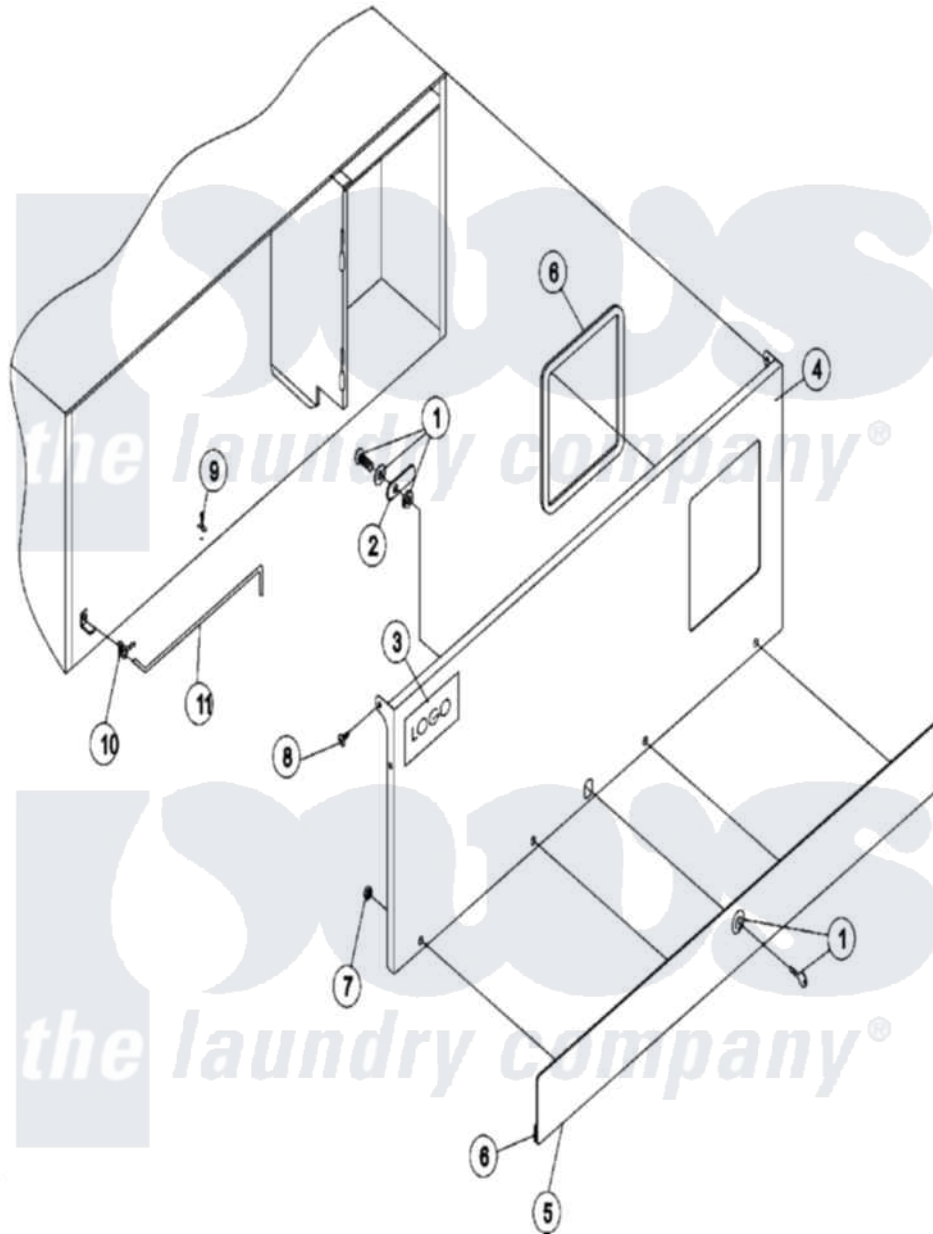

Maytag MDG75MNVWQ 01 - CONTROL DOOR

Maytag Commercial Maytag MDG75MNVWQ Dryer Parts Parts Diagram 01 - CONTROL DOOR
 Click on the part number to view part

| Item | Original Part Number | Replaced By | Status | Part Description |
|------|-------------------------|------------------------|---------------|--|
| 000 | A000000 | | | Order Part From American Dryer Phone No.508-678-9000 |
| 001 | A160017 | | Not Available | LOCK, SPECIAL DUMMY |
| 002 | A160016 | 160016 | | 1 1/4 Str |
| 003 | A112353 | | | Logo |
| 004 | A883510 | 883510 | | White 75V |
| " | A883511 | | | Control Door W/Trim BSQ |
| 005 | A883485 | | | Strip, Trim Blk |
| 006 | A117604 | 117604 | | 1 8 Thk X |
| 007 | A152014 | 152014 | | 1 4-20 Ser |
| 008 | A150317 | 150317 | | 10-16 X 3 |
| 009 | A102603 | 102603 | | Richco Con |
| 010 | A102601 | | Not Available | CLIP, RETAINER (CONTROL DOOR ROD) |
| 011 | A102502 | 102502 | | 12.625 Con |