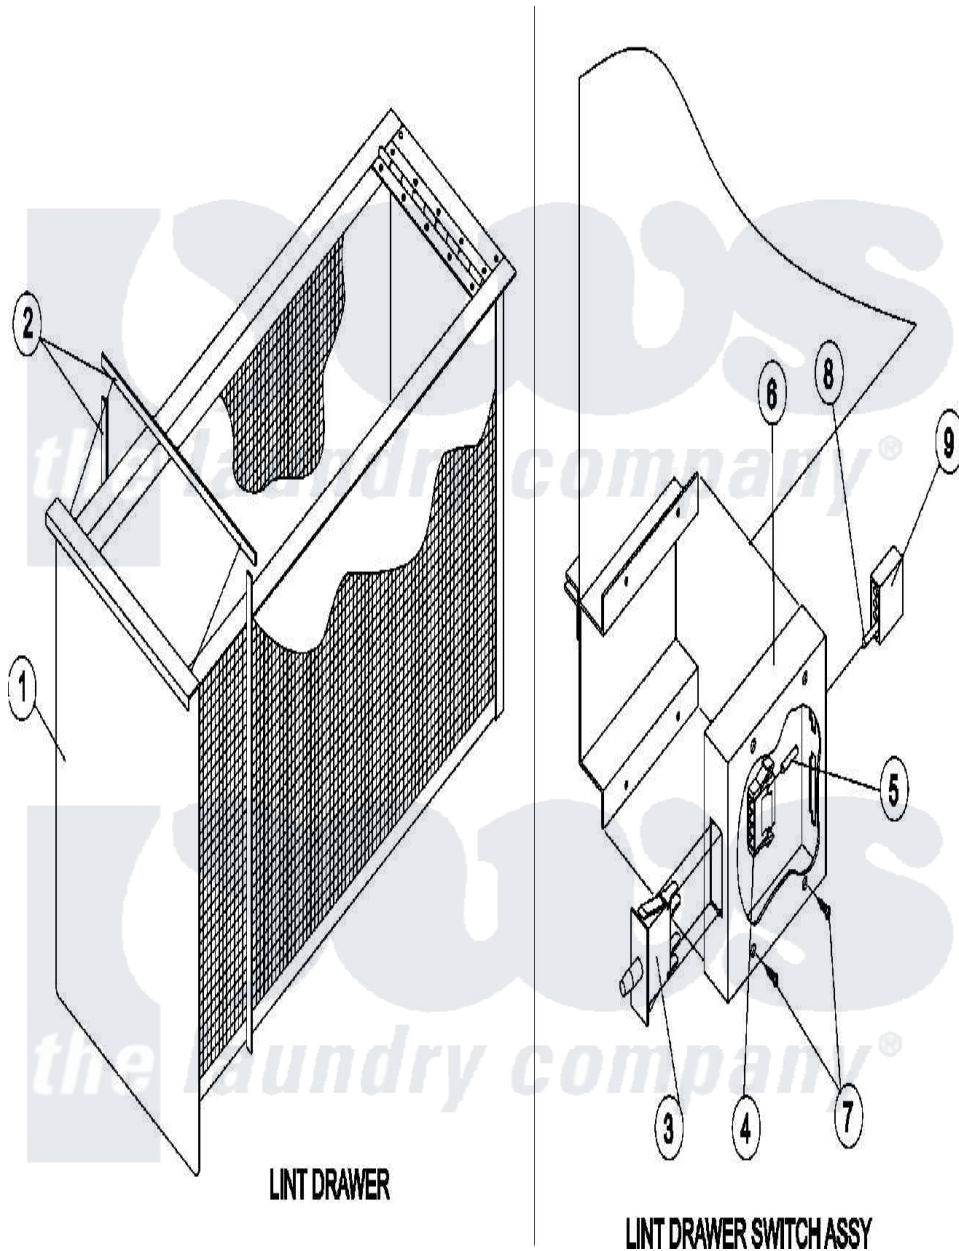

# Maytag MDG75MNVWQ 07 - LINT DRAWER/SWITCH

Maytag Commercial Maytag MDG75MNVWQ Dryer Parts Parts Diagram 07 - LINT DRAWER/SWITCH  
 Click on the part number to view part

Item	Original Part Number	Replaced By	Status	Part Description
000	<a href="#">A000000</a>			Order Part From American Dryer Phone No.508-678-9000
001	<a href="#">A882871</a>			Lint Drawer White
"	<a href="#">A882918</a>			Lint Drawer BSQ
002	A117605	<a href="#">117605</a>		1 4thk X 3
003	A122116		Not Available	SWITCH, LINT BASKET
004	A122605	<a href="#">122605</a>		4 Pin Cmnl
005	A122701	<a href="#">122701</a>		MNL Socket
"	A122801	<a href="#">W10146716</a>		Mate-N-Loc
006	A304136	<a href="#">304136</a>		81-25-30-5
"	A818087		Not Available	SWITCH BOX, LINT DRAWER ASSY
007	A150301	<a href="#">150301</a>		8-18 X 7
008	A122700	<a href="#">122700</a>		MNL Pin S
009	A122604	<a href="#">W10146714</a>		4 Pin Cmnl