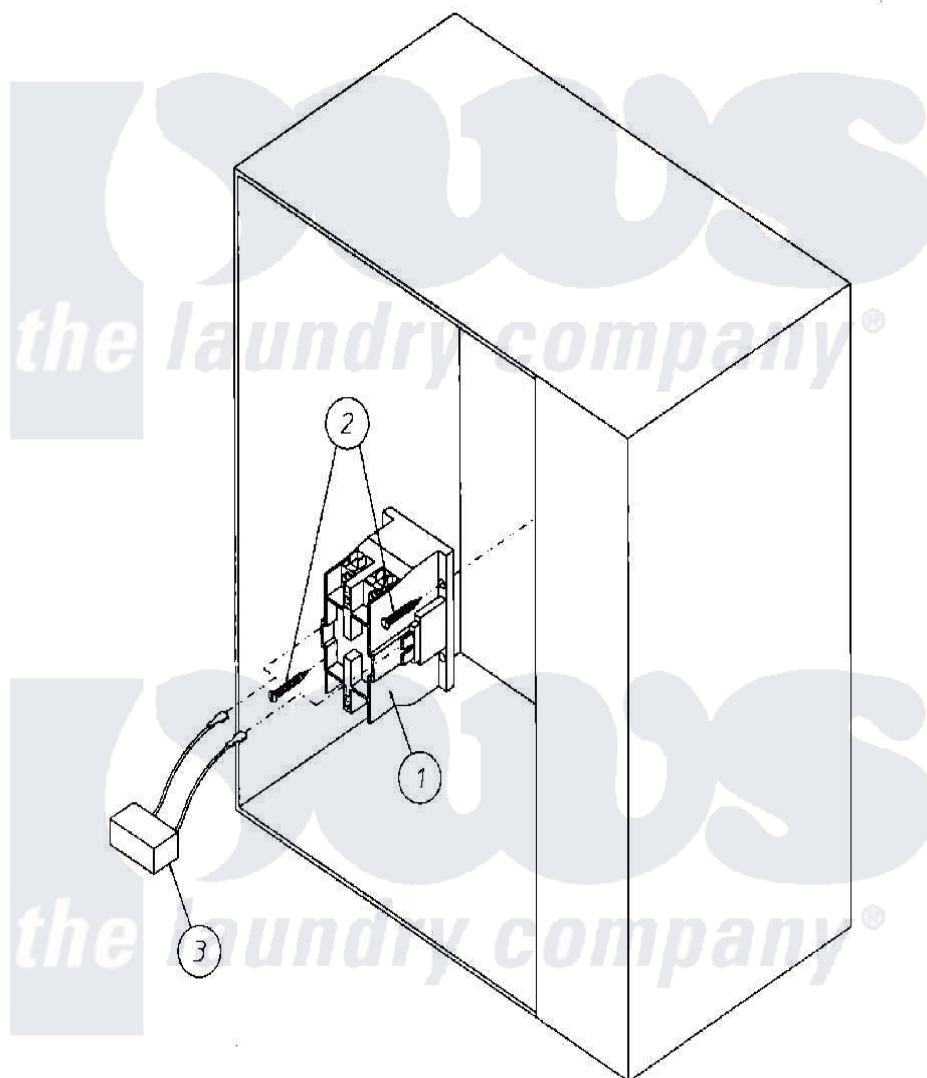

Maytag MDG75PN1AW 03 - REAR PANEL ASSEMBLY (MNAW/PN1A)

Maytag [Commercial Maytag MDG75PN1AW Dryer Parts](#) Parts Diagram 03 - REAR PANEL ASSEMBLY (MNAW/PN1A)
Click on the part number to view part

Item	Original Part Number	Replaced By	Status	Part Description
000	W10124350		Not Available	ORDER PARTS FROM AMERICAN DRYER CORP AT 508-678-9000
001	A132475	W10146737		SQ D Dp 24
002	A150299	150299		10 X 1 H
003	A824828	W10147397		RC Network
004	A322809	322809		Back Elect
005	A150301	150301		8-18 X 7