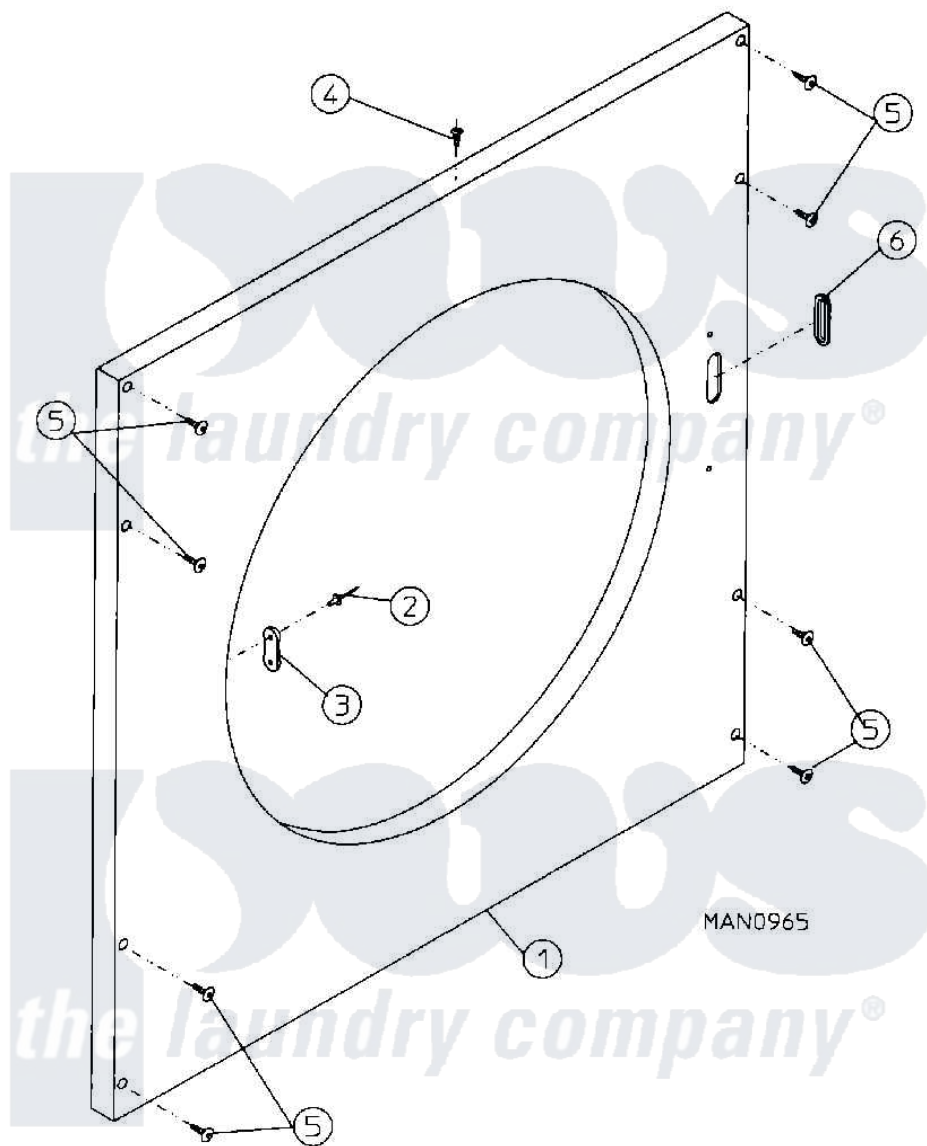

Maytag MDG75PN1AW 05 - FRONT PANEL ASSEMBLY

Maytag [Commercial Maytag MDG75PN1AW Dryer Parts](#) Parts Diagram 05 - FRONT PANEL ASSEMBLY
 Click on the part number to view part

Item	Original Part Number	Replaced By	Status	Part Description
000	W10124350		Not Available	ORDER PARTS FROM AMERICAN DRYER CORP AT 508-678-9000
001	A875302	W10147920		60-75- FRO
002	A154215	154215		5 32 X 1 4
003	A170330		Not Available	LATCH, DOOR (FRICTION)
004	A150300	5307527001		Switch
005	A150309	W10146761		10-16 X 1
006	A121405	121405		Rubber Gro