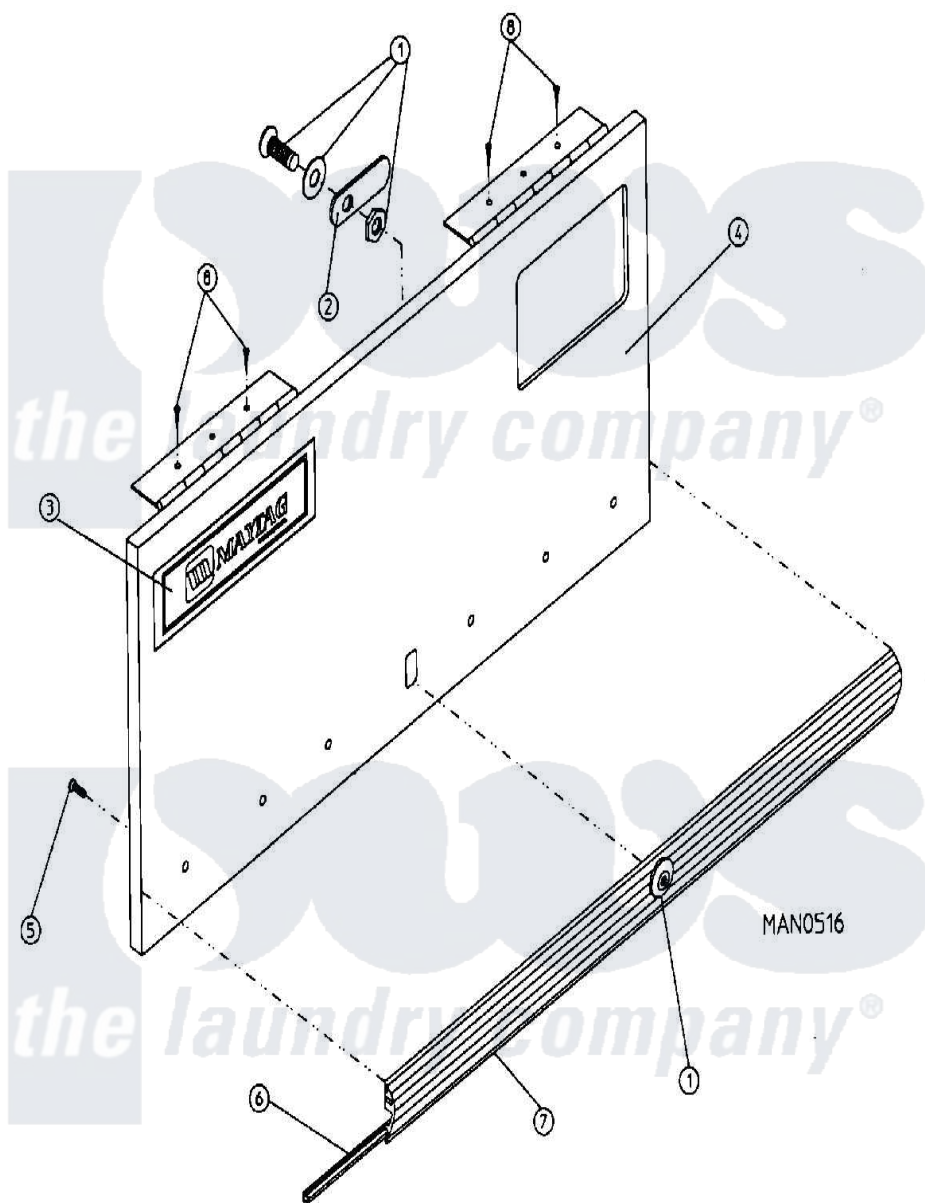

Maytag MDG75PN1AW 07 - CONTROL DOOR ASY. (PROD. PRIOR 7/13/98)

Maytag [Commercial Maytag MDG75PN1AW Dryer Parts](#) Parts Diagram 07 - CONTROL DOOR ASY. (PROD. PRIOR 7/13/98)

[Click on the part number to view part](#)

Item	Original Part Number	Replaced By	Status	Part Description
000	W10124350		Not Available	ORDER PARTS FROM AMERICAN DRYER CORP AT 508-678-9000
001	A160017		Not Available	LOCK, SPECIAL DUMMY
002	A160016	<a href="#">160016</a>		1 1/4 Str
003	A112343	<a href="#">112343</a>		Maytag Log
"	A870011	<a href="#">W10147884</a>		Logo Doubl
004	A800020	<a href="#">W10146941</a>		75 Hi-Sec
005	A180202		Not Available	TOP TRIM STRIP W/LOCK HOLE (38-1/4" LENGTH)
006	A117603	<a href="#">117603</a>		1 8 X 9 1
007	A150201	<a href="#">150201</a>		10-32 X 1
008	A150309	<a href="#">W10146761</a>		10-16 X 1
009	A102603	<a href="#">102603</a>		Richco Con
010	A102601		Not Available	CLIP, RETAINER (CONTROL DOOR ROD)