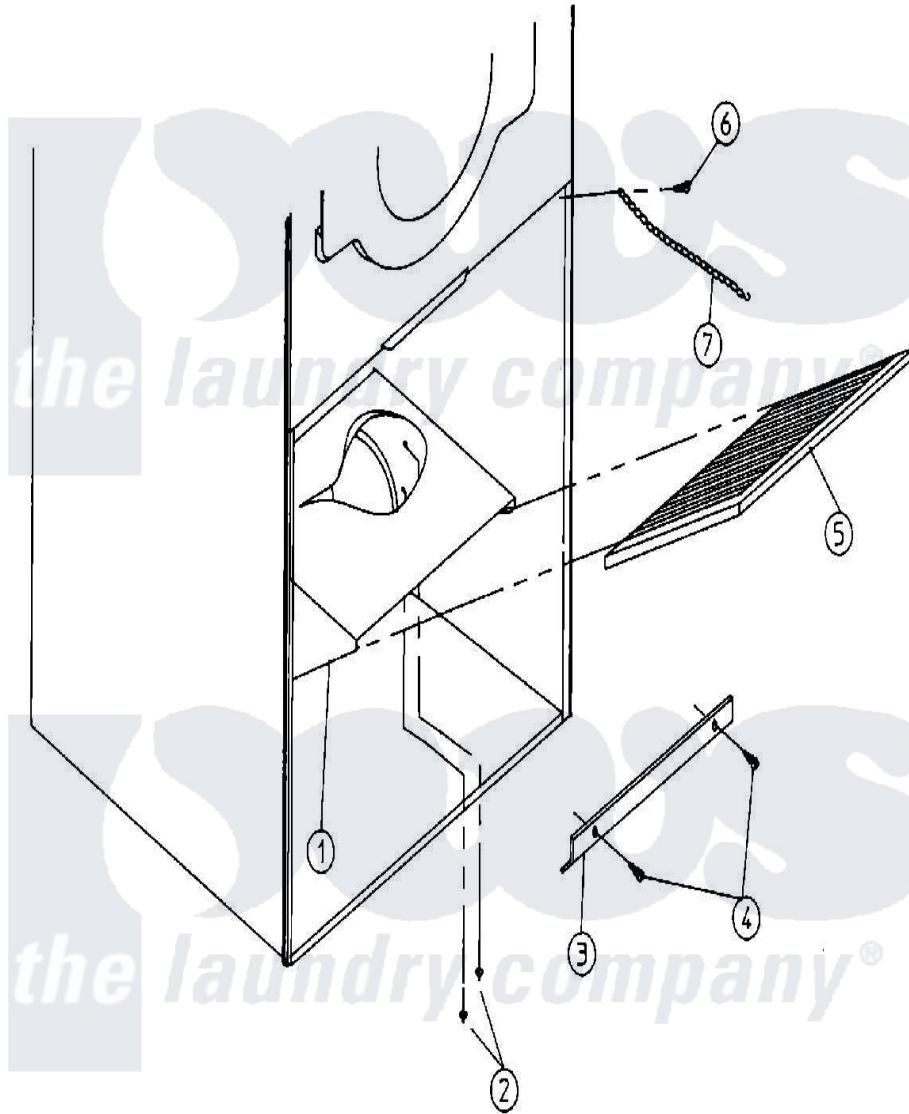

Maytag MDG75PN1AW 08 - LINT TRAP ASSEMBLY

Maytag [Commercial Maytag MDG75PN1AW Dryer Parts](#) Parts Diagram 08 - LINT TRAP ASSEMBLY
 Click on the part number to view part

Item	Original Part Number	Replaced By	Status	Part Description
000	W10124350		Not Available	ORDER PARTS FROM AMERICAN DRYER CORP AT 508-678-9000
001	A800420	800420		75 LinT T
"	A800421	800421		75 LinT T
"	A800422	800422		75 Revers
"	A800423	800423		75 Revers
002	A154200	154200		5 32 RIVE
003	A304101	304101		Lg Lint TR
004	A150300	5307527001		Switch
005	A800506	800506		75 Lint S
006	A150418	150418		Dlh 4 X .1
"	A150419	150419		6 X 1 2 T
007	A108120	108120		Chain For