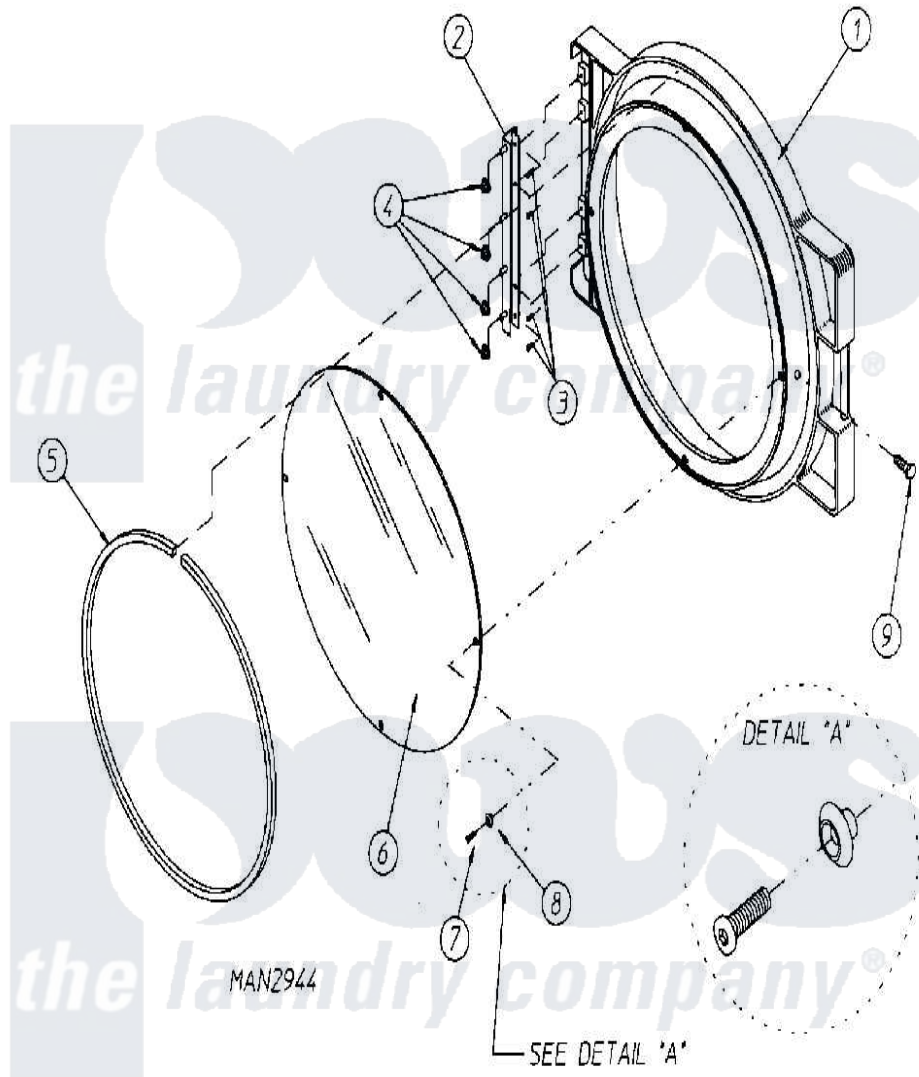

Maytag MDG75PN1AW 09 - DOOR ASSEMBLY

Maytag Commercial Maytag MDG75PN1AW Dryer Parts Parts Diagram 09 - DOOR ASSEMBLY
 Click on the part number to view part

Item	Original Part Number	Replaced By	Status	Part Description
000	W10124350		Not Available	ORDER PARTS FROM AMERICAN DRYER CORP AT 508-678-9000
001	A103062			Hinge Pin
"	A800288		Not Available	DOOR ASSEMBLY (WHT) (INCL. ILLUS. No.1 & 5 THRU 9)
"	A882963			Door Frame
002	A800448	800448		12 1 2 Ma
003	A150410	MC80MD		Elmntsurf
004	A152014	152014		1 4-20 Ser
005	A102353		Not Available	GASKET, MAIN DOOR (69-1/2")
"	A170730	170730		10.3 Oz Cl
006	A102212	102212		Main Door
"	A170730	170730		10.3 Oz Cl
007	A150448	150448		10-32 X 1
008	A170319	170319		Door Glass