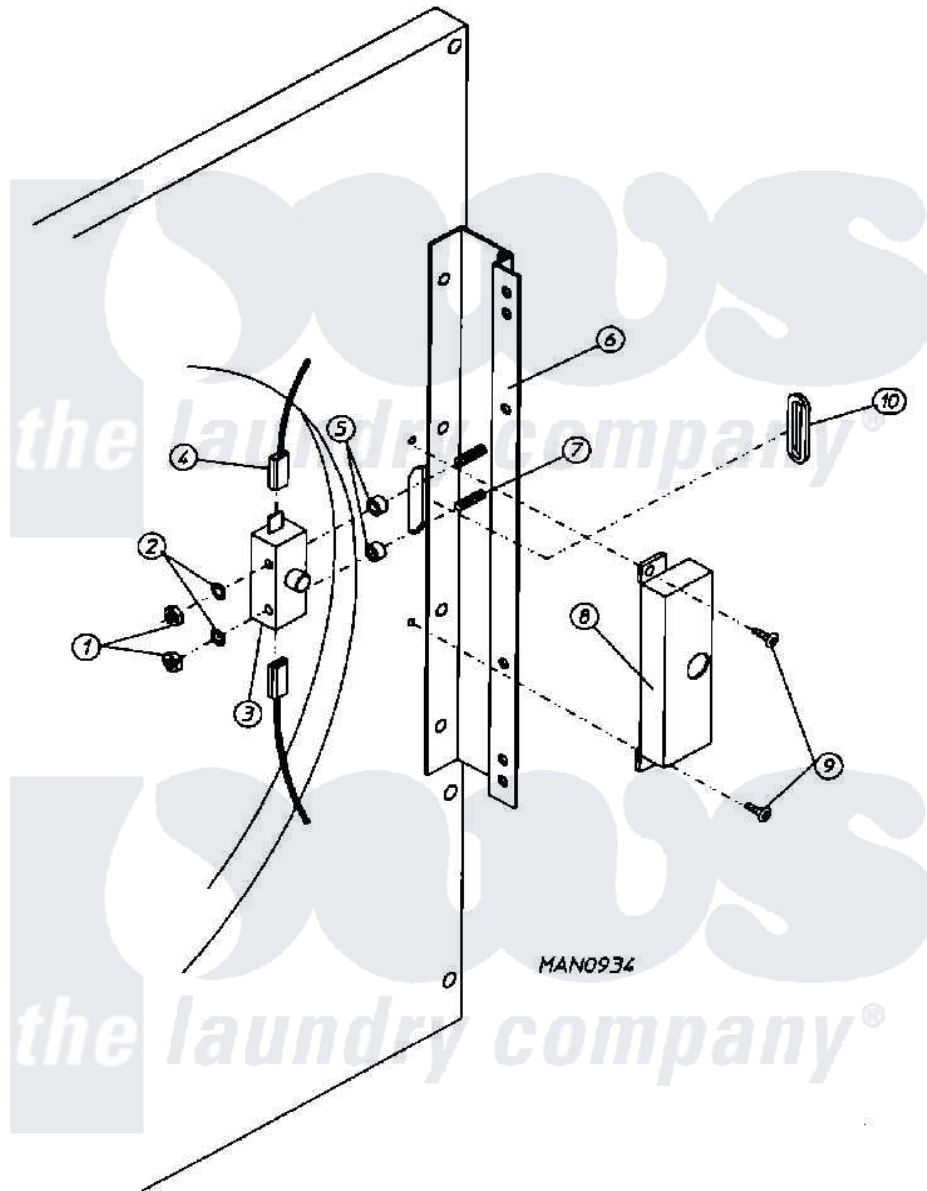

Maytag MDG75PN1AW 10 - MAIN DOOR SWITCH HOUSING

Maytag [Commercial Maytag MDG75PN1AW Dryer Parts](#) Parts Diagram 10 - MAIN DOOR SWITCH HOUSING
 Click on the part number to view part

Item	Original Part Number	Replaced By	Status	Part Description
000	W10124350		Not Available	ORDER PARTS FROM AMERICAN DRYER CORP AT 508-678-9000
001	A152013	152013		6-32 Hex N
002	A153008	153008		6 Split L
003	A137005	W10146741		SDS Door S
004	A121028	121028		1 4 X.032
005	A154281	154281		3 8 Stand
006	A800448	800448		12 1 2 Ma
007	A153565	153565		6-32 X 1 S
008	A313218	W10146845		MAIN DOOR
009	A150201	150201		10-32 X 1
010	A121405	121405		Rubber Gro