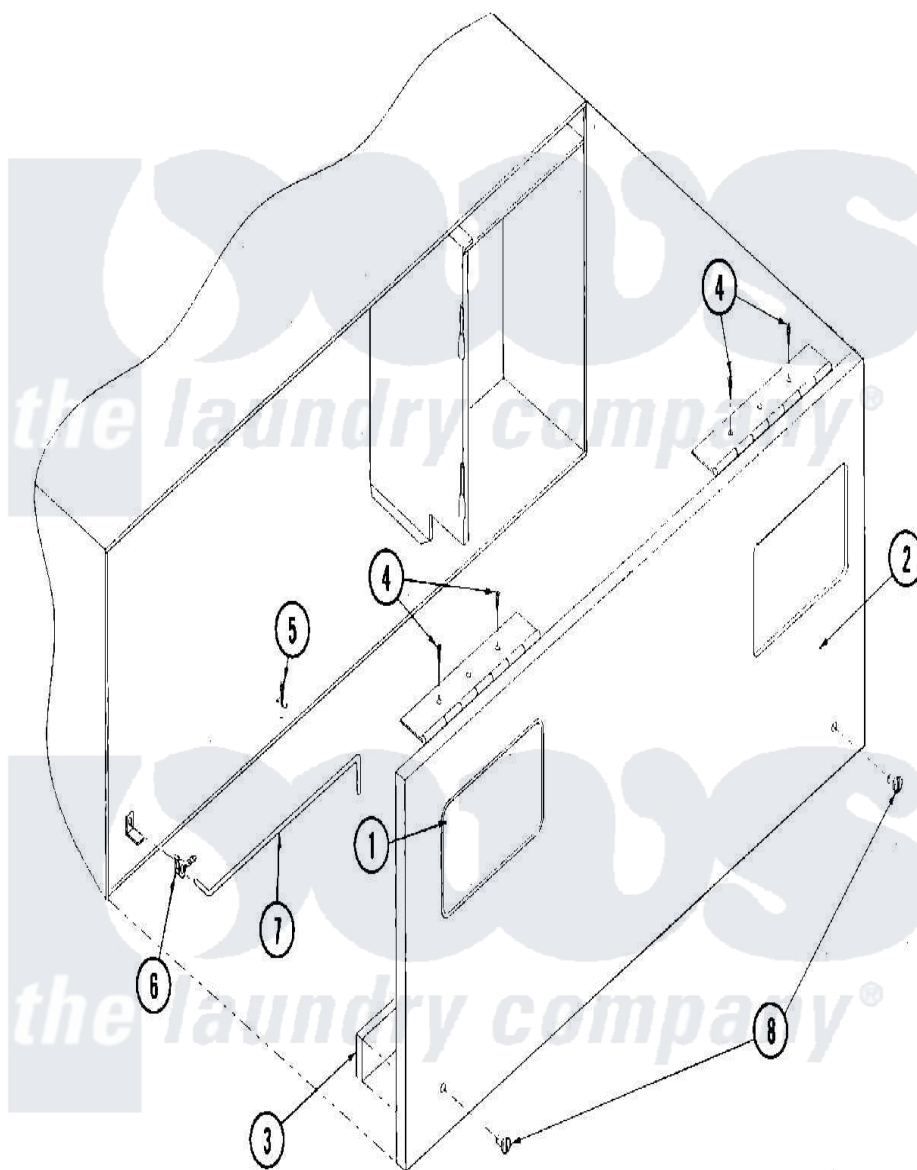

Maytag MDG75PN1AW 16 - CONTROL DOOR ASY.(PROD 7/13/98 & AFTER)

Maytag [Commercial Maytag MDG75PN1AW Dryer Parts](#) Parts Diagram 16 - CONTROL DOOR ASY.(PROD 7/13/98 & AFTER)

[Click on the part number to view part](#)

Item	Original Part Number	Replaced By	Status	Part Description
000	W10124350		Not Available	ORDER PARTS FROM AMERICAN DRYER CORP AT 508-678-9000
001	A112343	112343		Maytag Log
"	A870011	W10147884		Logo Doubl
002	A881045	W10148153		Ad-81 Cont
003	A117604	117604		1 8 Thk X
004	A150300	5307527001		Switch
005	A102603	102603		Richco Con
006	A102601		Not Available	CLIP, RETAINER (CONTROL DOOR ROD)
007	A102502	102502		12.625 Con
008	A160005		Not Available	LATCH, SPRING TURN (2-PIECE) (CHECK LABEL ON COMPUTER CHIP)