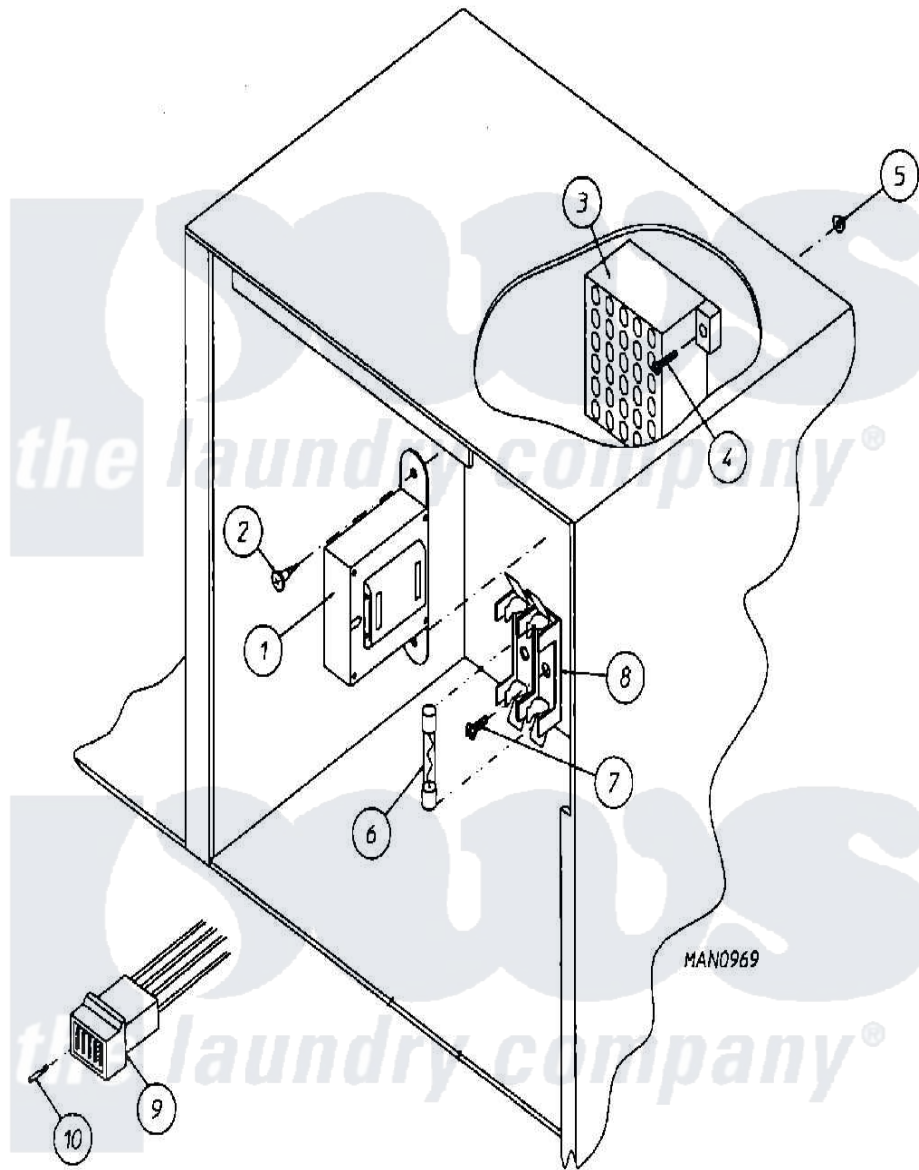

# Maytag MDG75PN2VW 02 - CONTROL BOX ASSEMBLY (PN)

Maytag [Commercial Maytag MDG75PN2VW Dryer Parts](#) Parts Diagram 02 - CONTROL BOX ASSEMBLY (PN)  
 Click on the part number to view part

Item	Original Part Number	Replaced By	Status	Part Description
000	W10124350		Not Available	ORDER PARTS FROM AMERICAN DRYER CORP AT 508-678-9000
001	A141403		Not Available	TRANSFORMER (24 VAC) (FOR MICROPROCESSOR MODELS)
002	A150300	<a href="#">5307527001</a>		Switch
003	A120715	<a href="#">W10146700</a>		30 Pos Ter
004	A150002	<a href="#">150002</a>		6-32 X 1
005	A151000	<a href="#">WH12X195</a>		Switch Assembly
006	A136057	<a href="#">W10146739</a>		0.5 A 250
007	A150301	<a href="#">150301</a>		8-18 X 7
008	A136008	<a href="#">136008</a>		Fuse Block
009	A122641	<a href="#">122641</a>		15 Pos. MI
010	A122706	<a href="#">122706</a>		20-16 AWG
011	A122800	<a href="#">122800</a>		M R EXTRAC