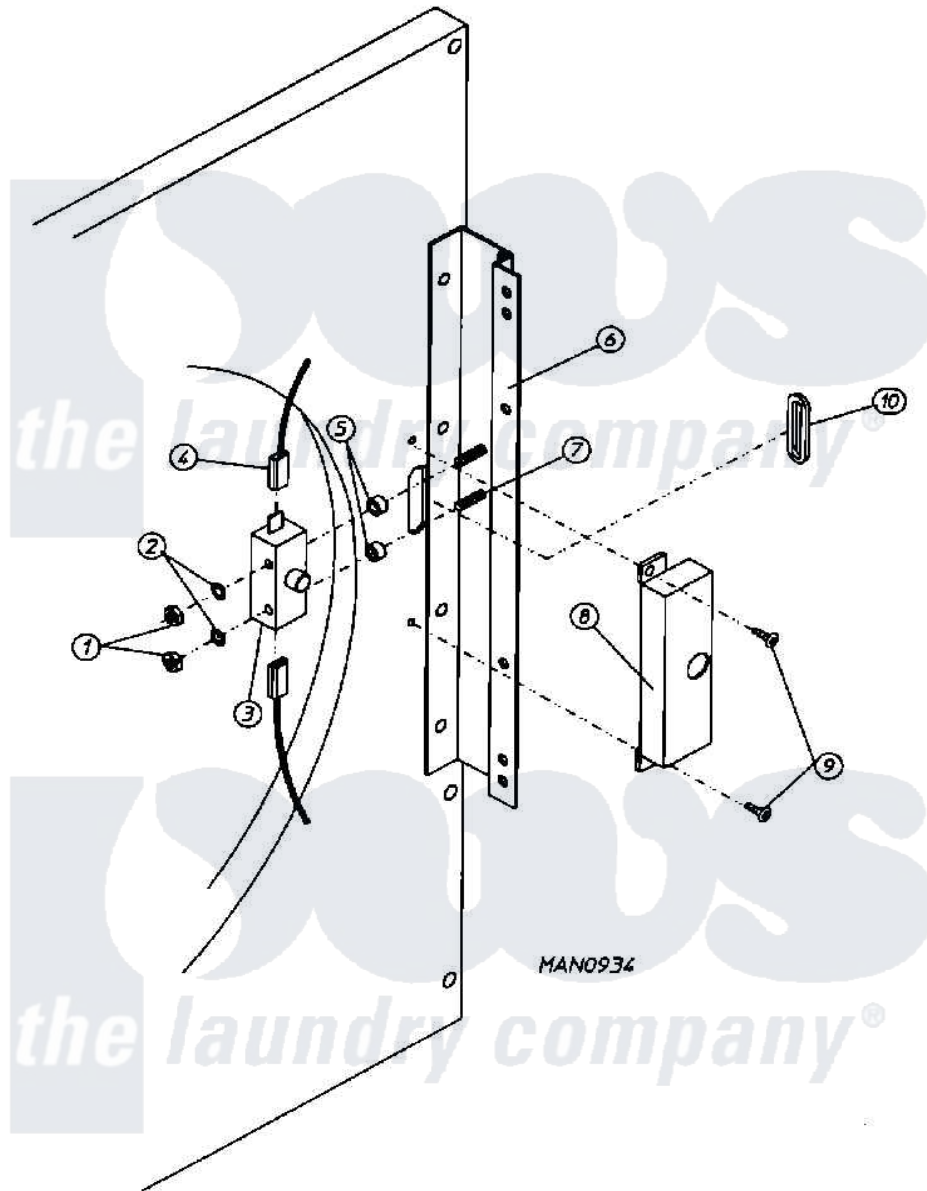

Maytag MDG75PN2VW 08 - MAIN DOOR SWITCH HOUSING

Maytag [Commercial Maytag MDG75PN2VW Dryer Parts](#) Parts Diagram 08 - MAIN DOOR SWITCH HOUSING
 Click on the part number to view part

Item	Original Part Number	Replaced By	Status	Part Description
000	W10124350		Not Available	ORDER PARTS FROM AMERICAN DRYER CORP AT 508-678-9000
001	A152013	152013		6-32 Hex N
002	A153008	153008		6 Split L
003	A137005	W10146741		SDS Door S
004	A121028	121028		1 4 X .032
005	A154281	154281		3 8 Stand
006	A800448	800448		12 1 2 Ma
007	A153565	153565		6-32 X 1 S
008	A313218	W10146845		MAIN DOOR
009	A150201	150201		10-32 X 1
010	A121405	121405		Rubber Gro