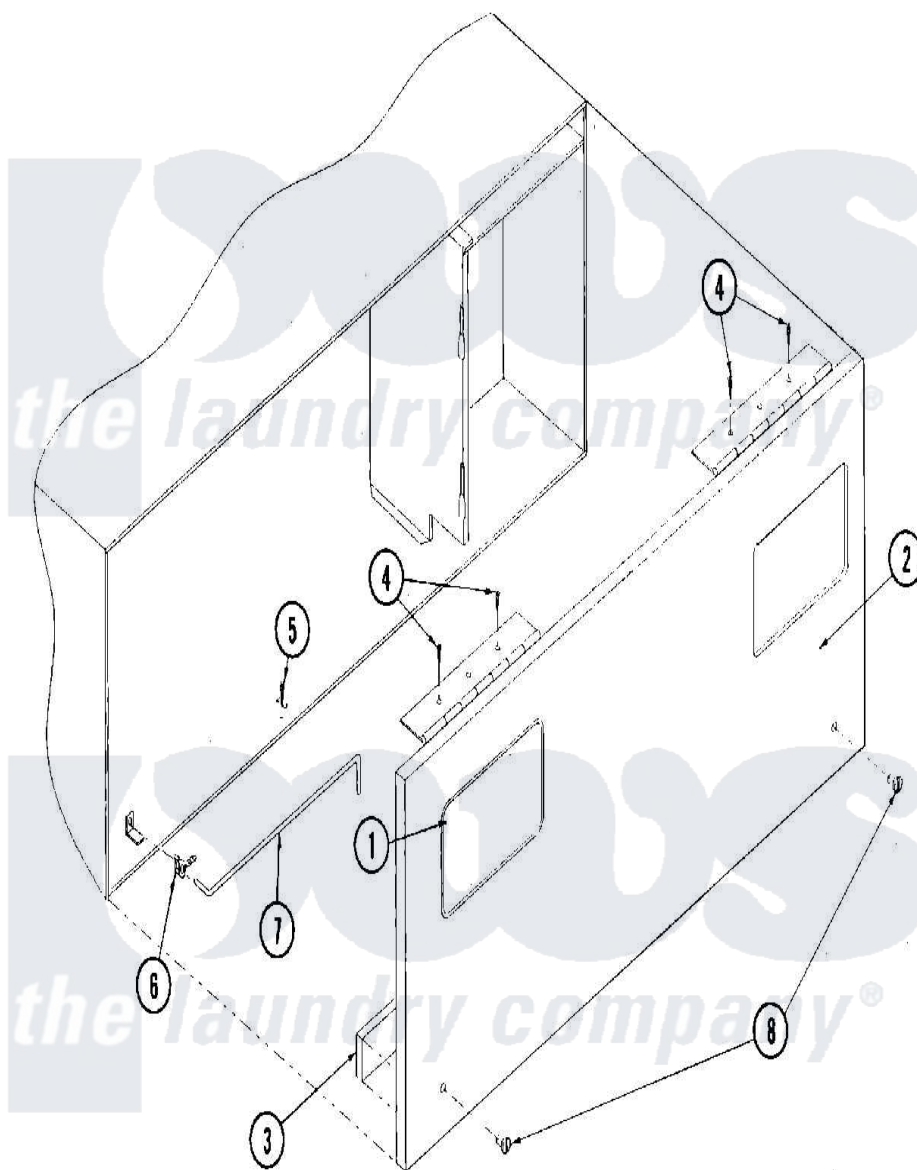

Maytag MDG75PN2VW 13 - CONTROL DOOR ASY.(PROD 7/13/98 & AFTER)

Maytag [Commercial Maytag MDG75PN2VW Dryer Parts](#) Parts Diagram 13 - CONTROL DOOR ASY.(PROD 7/13/98 & AFTER)

[Click on the part number to view part](#)

Item	Original Part Number	Replaced By	Status	Part Description
000	W10124350		Not Available	ORDER PARTS FROM AMERICAN DRYER CORP AT 508-678-9000
001	A112343	112343		Maytag Log
"	A870011	W10147884		Logo Doubl
002	A881045	W10148153		Ad-81 Cont
003	A117604	117604		1 8 Thk X
004	A150300	5307527001		Switch
005	A102603	102603		Richco Con
006	A102601		Not Available	CLIP, RETAINER (CONTROL DOOR ROD)
007	A102502	102502		12.625 Con
008	A160005		Not Available	LATCH, SPRING TURN (2-PIECE) (CHECK LABEL ON COMPUTER CHIP)