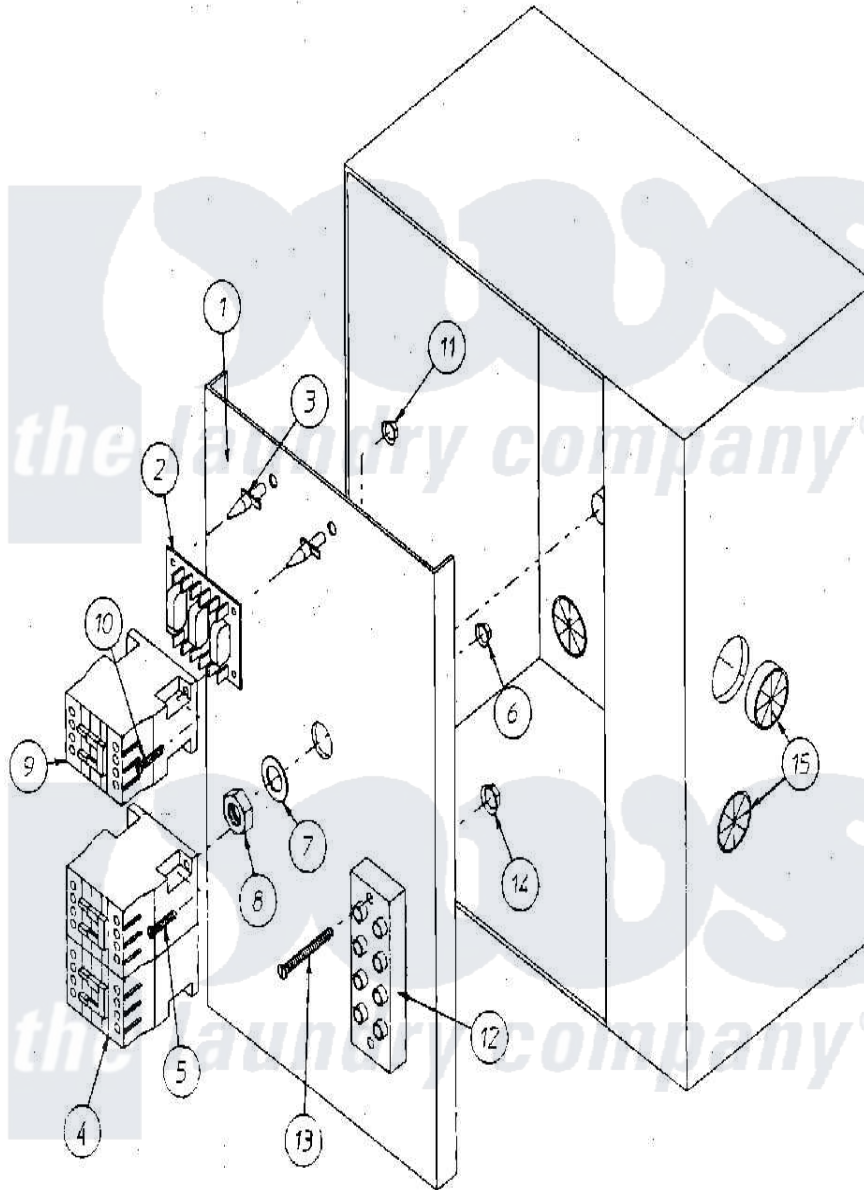

Maytag MDG75PN2VW 15 - REAR CONTROL BOX ASSEMBLY (PN2VW)

Maytag Commercial Maytag MDG75PN2VW Dryer Parts Parts Diagram 15 - REAR CONTROL BOX ASSEMBLY (PN2VW)

Click on the part number to view part

Item	Original Part Number	Replaced By	Status	Part Description
000	W10124350		Not Available	ORDER PARTS FROM AMERICAN DRYER CORP AT 508-678-9000
001	A322812	322812		Backelect
002	A137060	137060		A.s. Board
003	A137013	137013		Pc Bd Nylo
004	A882386	882386		E To K Lin
005	A150103	150103		8-32 X 3 4
006	A151001	W10146764		8-32 Pal N
007	A153002	8182939		Washer, Lock
008	A152004	8182933		Nut, Hex
009	A132430		Not Available	CONTACTOR, IMPELLER
010	A150103	150103		8-32 X 3 4
011	A151001	W10146764		8-32 Pal N
012	A120701	120701		4 Pos. Enc
013	A150008	150008		6-32 X 1 1

014	A151000	WH12X195	Switch Assembly
015	A121300	W10149174	Open Close
016	A150301	150301	8-18 X 7
"	A322809	322809	Back Elect