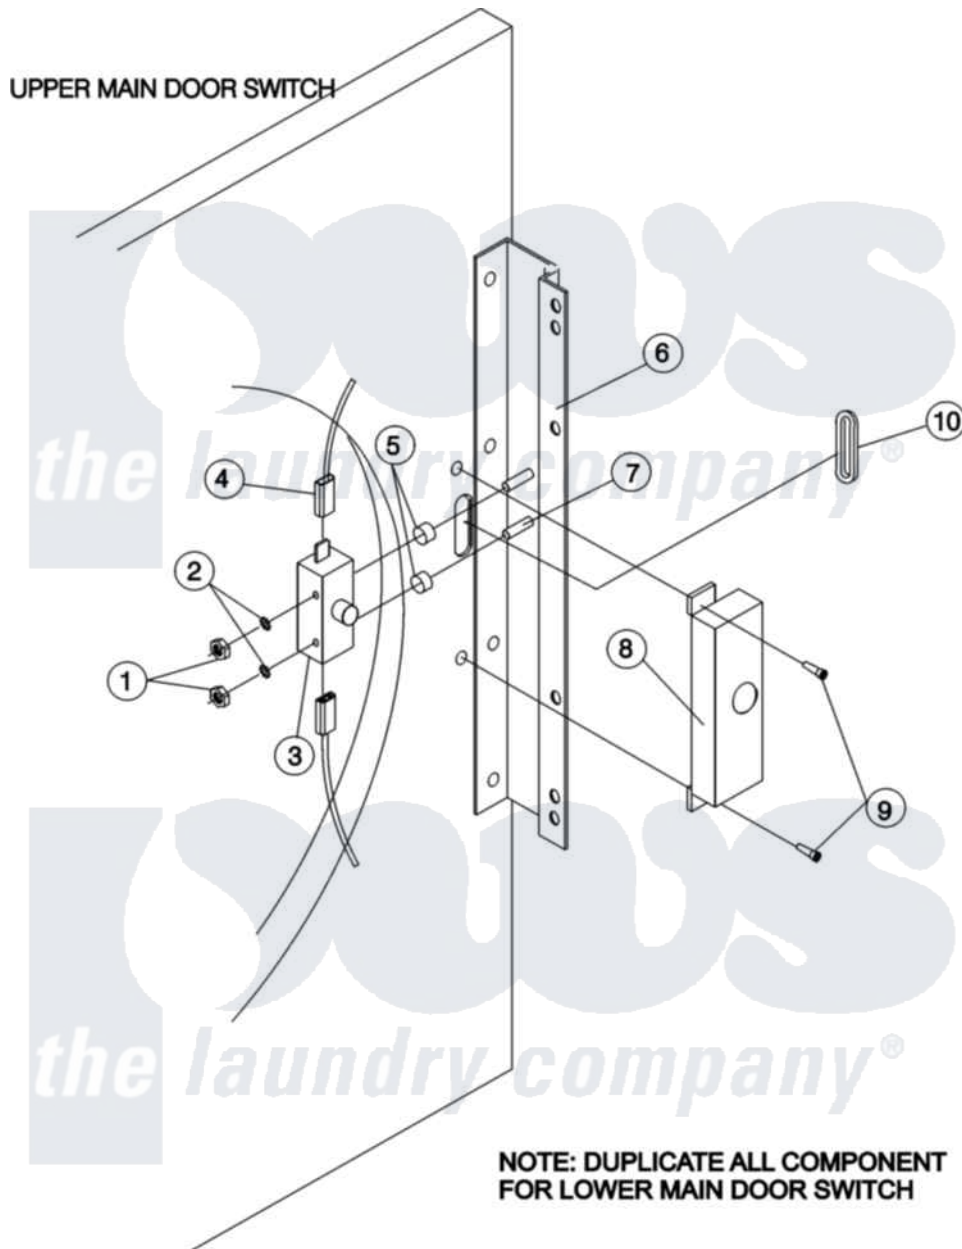

Maytag MDG75PNHWW 05 - DOOR SWITCH

Maytag [Commercial Maytag MDG75PNHWW Dryer Parts](#) Parts Diagram 05 - DOOR SWITCH
 Click on the part number to view part

| Item | Original Part Number | Replaced By | Status | Part Description |
|------|-------------------------|---------------------------|---------------|--|
| 000 | A000000 | | | Order Part From American Dryer Phone No.508-678-9000 |
| 001 | A152013 | 152013 | | 6-32 Hex N |
| 002 | A153008 | 153008 | | 6 Split L |
| 003 | A137005 | W10146741 | | SDS Door S |
| 004 | A121028 | 121028 | | 1 4 X.032 |
| 005 | A154281 | 154281 | | 3 8 Stand |
| 006 | A801524 | | Not Available | BLACK DOOR HINGE |
| 007 | A153565 | 153565 | | 6-32 X 1 S |
| 008 | A881246 | W10148254 | | Main Door |
| 009 | A150201 | 150201 | | 10-32 X 1 |
| 010 | A121405 | 121405 | | Rubber Gro |