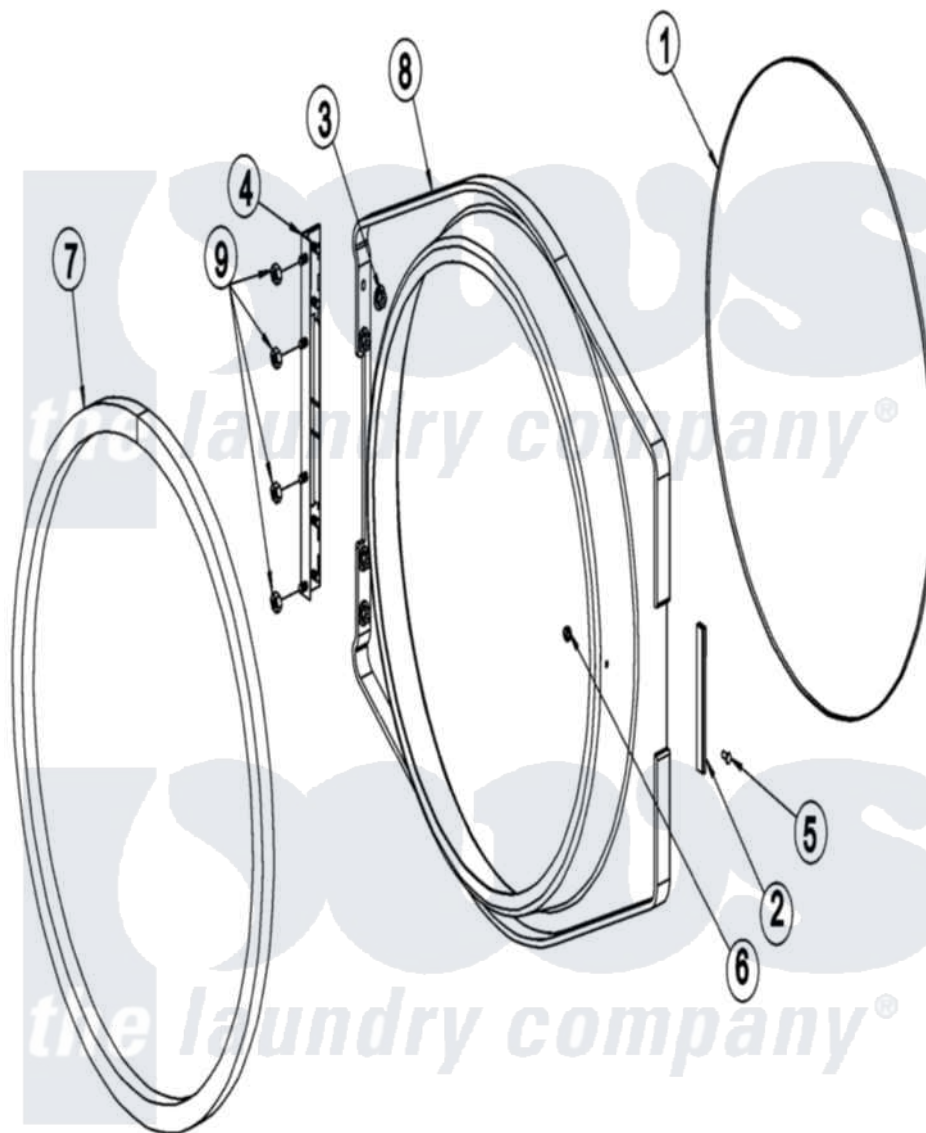

Maytag MDG75PNHWW 06 - MAIN DOOR

Maytag [Commercial Maytag MDG75PNHWW Dryer Parts](#) Parts Diagram 06 - MAIN DOOR
 Click on the part number to view part

Item	Original Part Number	Replaced By	Status	Part Description
000	A000000			Order Part From American Dryer Phone No.508-678-9000
001	A102210	102210		20 7 16 D
"	A170731	170731		10.3 Oz BL
002	A102328	102328		37 64 Wide
003	A152014	152014		1 4-20 Ser
004	A801524		Not Available	BLACK DOOR HINGE
005	A150120	150120		10-32 x 7 16
006	A151010	151010		10-32 Hi-C
007	A102349		Not Available	GASKET, DOOR (69 1/2")
008	A882991	W10148763		Formed Bla
009	A152014	152014		1 4-20 Ser