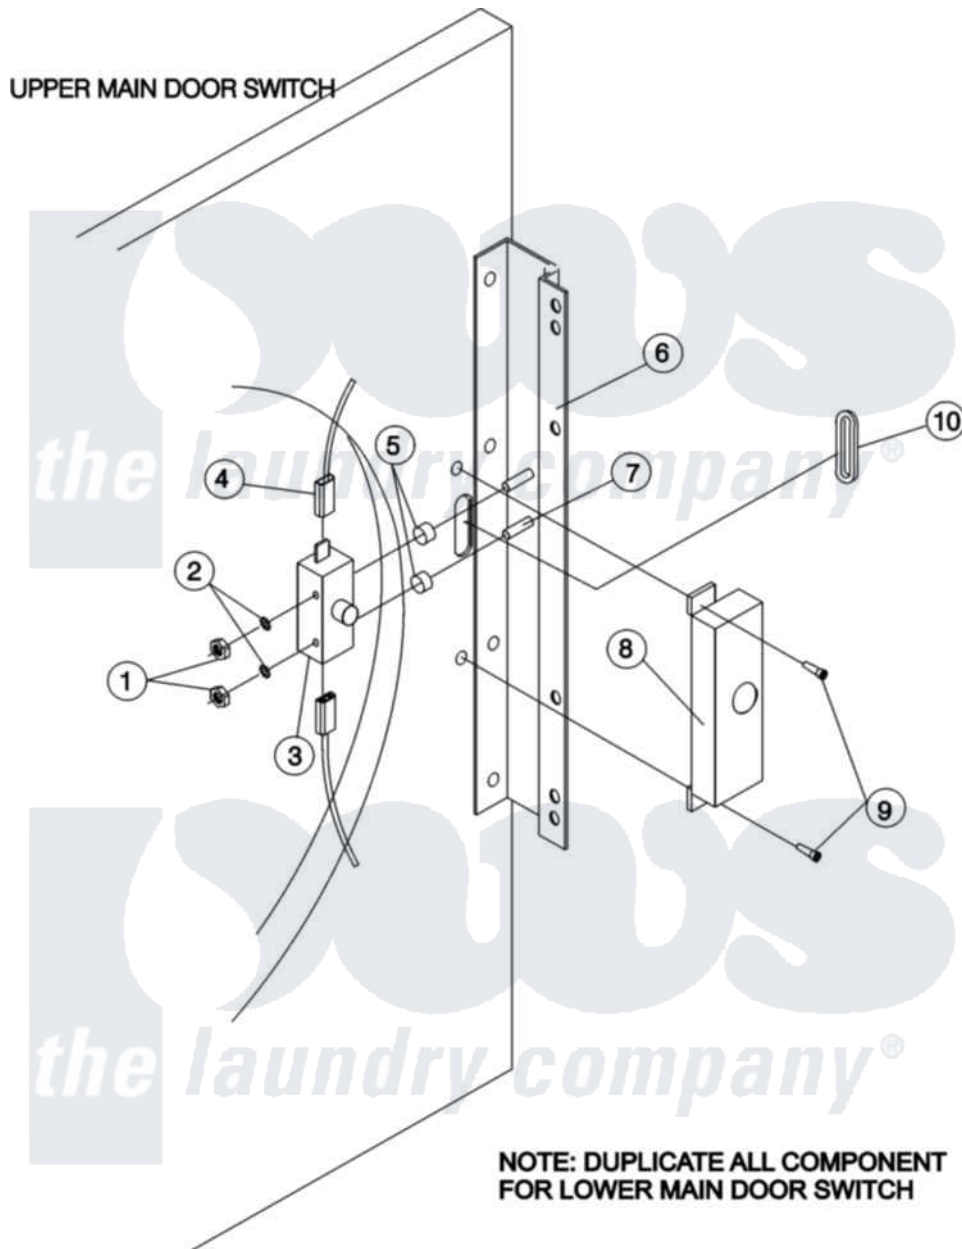

Maytag MDG75PNVWQ 05 - DOOR SWITCH

Maytag [Commercial Maytag MDG75PNVWQ Dryer Parts](#) Parts Diagram 05 - DOOR SWITCH
 Click on the part number to view part

Item	Original Part Number	Replaced By	Status	Part Description
000	A000000			Order Part From American Dryer Phone No.508-678-9000
001	A152013	152013		6-32 Hex N
002	A153008	153008		6 Split L
003	A137005	W10146741		SDS Door S
004	A121028	121028		1 4 X.032
005	A154281	154281		3 8 Stand
006	A801524		Not Available	BLACK DOOR HINGE
007	A153565	153565		6-32 X 1 S
008	A881246	W10148254		Main Door
009	A150201	150201		10-32 X 1
010	A121405	121405		Rubber Gro