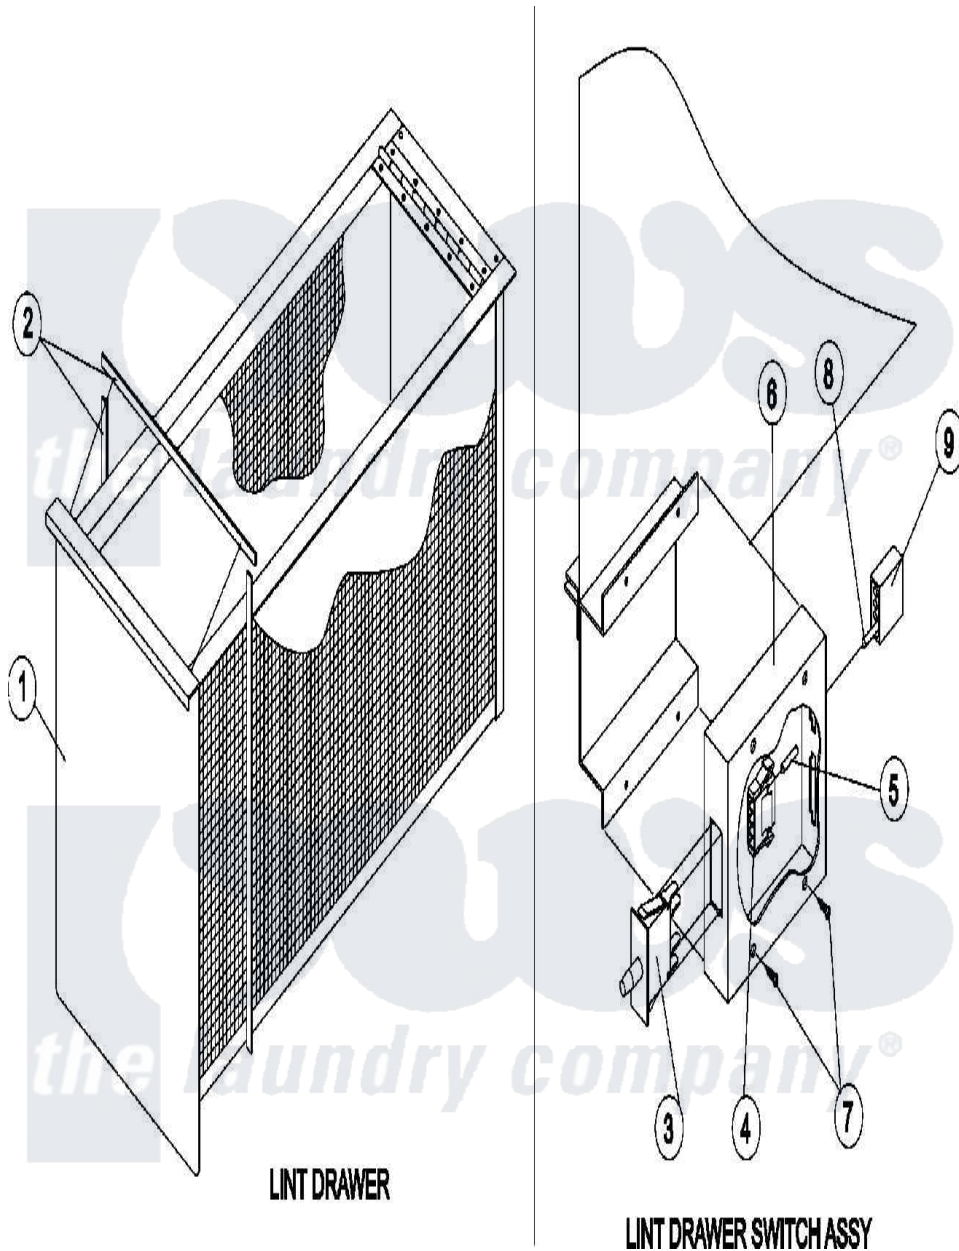

# Maytag MDG75PNVWQ 07 - LINT DRAWER/SWITCH

Maytag [Commercial Maytag MDG75PNVWQ Dryer Parts](#) Parts Diagram 07 - LINT DRAWER/SWITCH  
 Click on the part number to view part

Item	Original Part Number	Replaced By	Status	Part Description
000	<a href="#">A000000</a>			Order Part From American Dryer Phone No.508-678-9000
001	<a href="#">A882871</a>			Lint Drawer White
"	<a href="#">A882918</a>			Lint Drawer BSQ
002	A117605	<a href="#">117605</a>		1 4thk X 3
003	A122116		Not Available	SWITCH, LINT BASKET
004	A122605	<a href="#">122605</a>		4 Pin Cmnl
005	A122701	<a href="#">122701</a>		MNL Socket
"	A122801	<a href="#">W10146716</a>		Mate-N-Loc
006	A304136	<a href="#">304136</a>		81-25-30-5
"	A818087		Not Available	SWITCH BOX, LINT DRAWER ASSY
007	A150301	<a href="#">150301</a>		8-18 X 7
008	A122700	<a href="#">122700</a>		MNL Pin S
009	A122604	<a href="#">W10146714</a>		4 Pin Cmnl