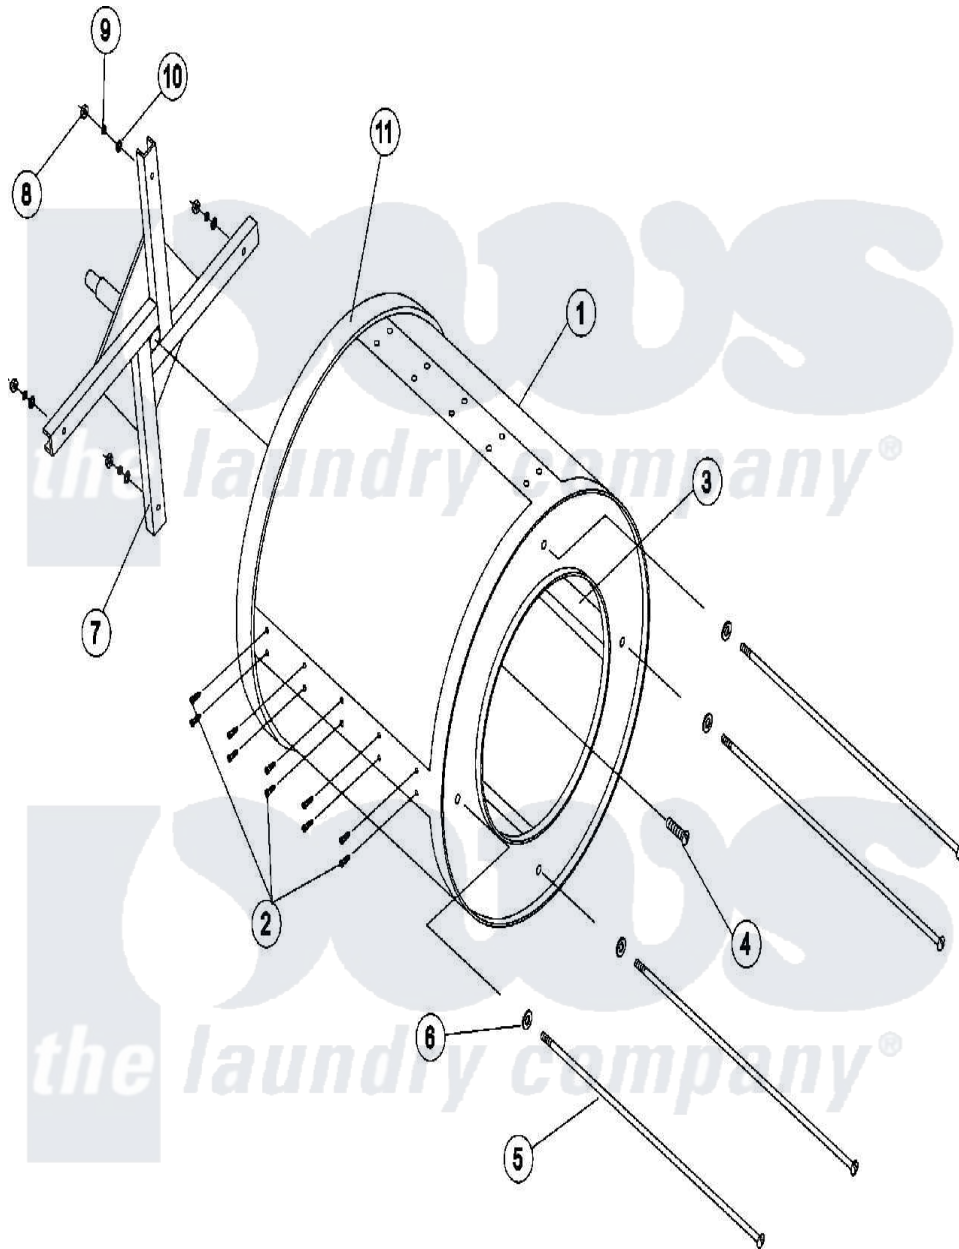

# Maytag MDG75PNVWW 08 - TUMBLER SUPPORT

Maytag Commercial Maytag MDG75PNVWW Dryer Parts Parts Diagram 08 - TUMBLER SUPPORT  
 Click on the part number to view part

Item	Original Part Number	Replaced By	Status	Part Description
000	<a href="#">A000000</a>			Order Part From American Dryer Phone No.508-678-9000
001	A800708	<a href="#">800708</a>		65-75; Tumbler
"	A800816	<a href="#">800816</a>		65-75; 1-3
002	A150413		Not Available	SCREW, CRIMPTITE (No.10-16 X 1/2" PH.)
"	A150429	<a href="#">4002006801</a>		Svc Interlock Switch Assembly
003	A301308	<a href="#">301308</a>		75 Tumbler
004	A150500		Not Available	SCREW, SOCKET BUTTON HD. (5/16-18" X 38 1/2")
005	A100905	<a href="#">100905</a>		3 8-16 X 3
006	A153004	<a href="#">153004</a>		3 8 X 1
007	A100724	<a href="#">100724</a>		1 4 X 1 4
"	A800613	<a href="#">800613</a>		65-75 1 3
008	A152005	<a href="#">152005</a>		3 8-16 Hex
009	A153005	<a href="#">153005</a>		3 8 Split
010	A153004	<a href="#">153004</a>		3 8 X 1