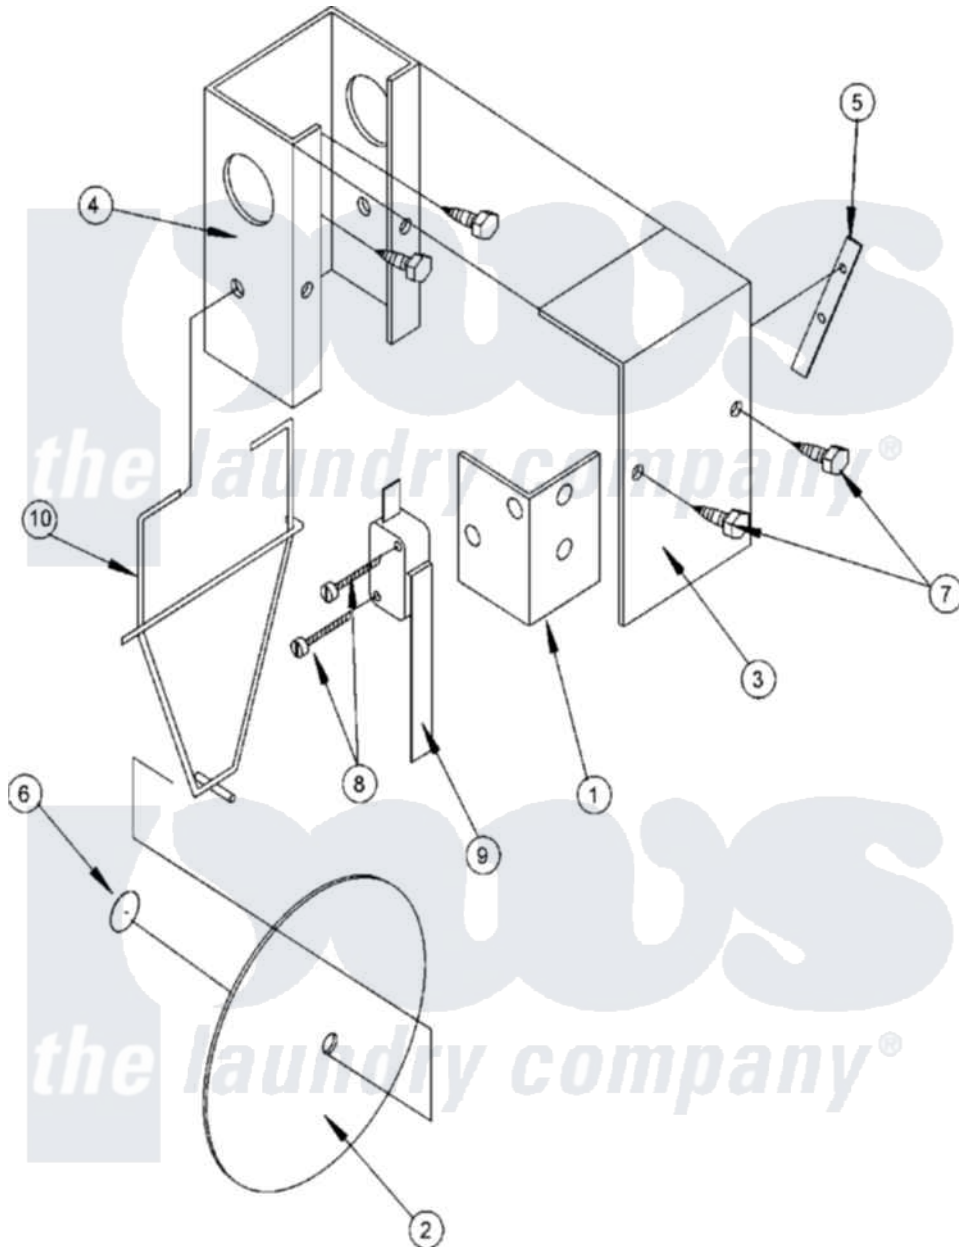

Maytag MDG75PNVWW 13 - SAIL SWITCH

Maytag Commercial Maytag MDG75PNVWW Dryer Parts Parts Diagram 13 - SAIL SWITCH
 Click on the part number to view part

Item	Original Part Number	Replaced By	Status	Part Description
000	A000000			Order Part From American Dryer Phone No.508-678-9000
001	A319203		Not Available	BRACKET, SAIL SWITCH MOUNTING
002	A319202	W10146866		Sail Switch
003	A319201	319201		Sailswitch
004	A802800	802800		Sail Switch
005	A154004	154004		Tinnerman
006	A154002	154002		1 8 Push O
007	A150309	W10146761		10-16 X 1
008	A150303	150303		4 X 3 4 P
009	A122200	122200		Sail Switch
"	A881706	881706		Ad-95 Sail
010	A105500	W10146641		Std Sail S