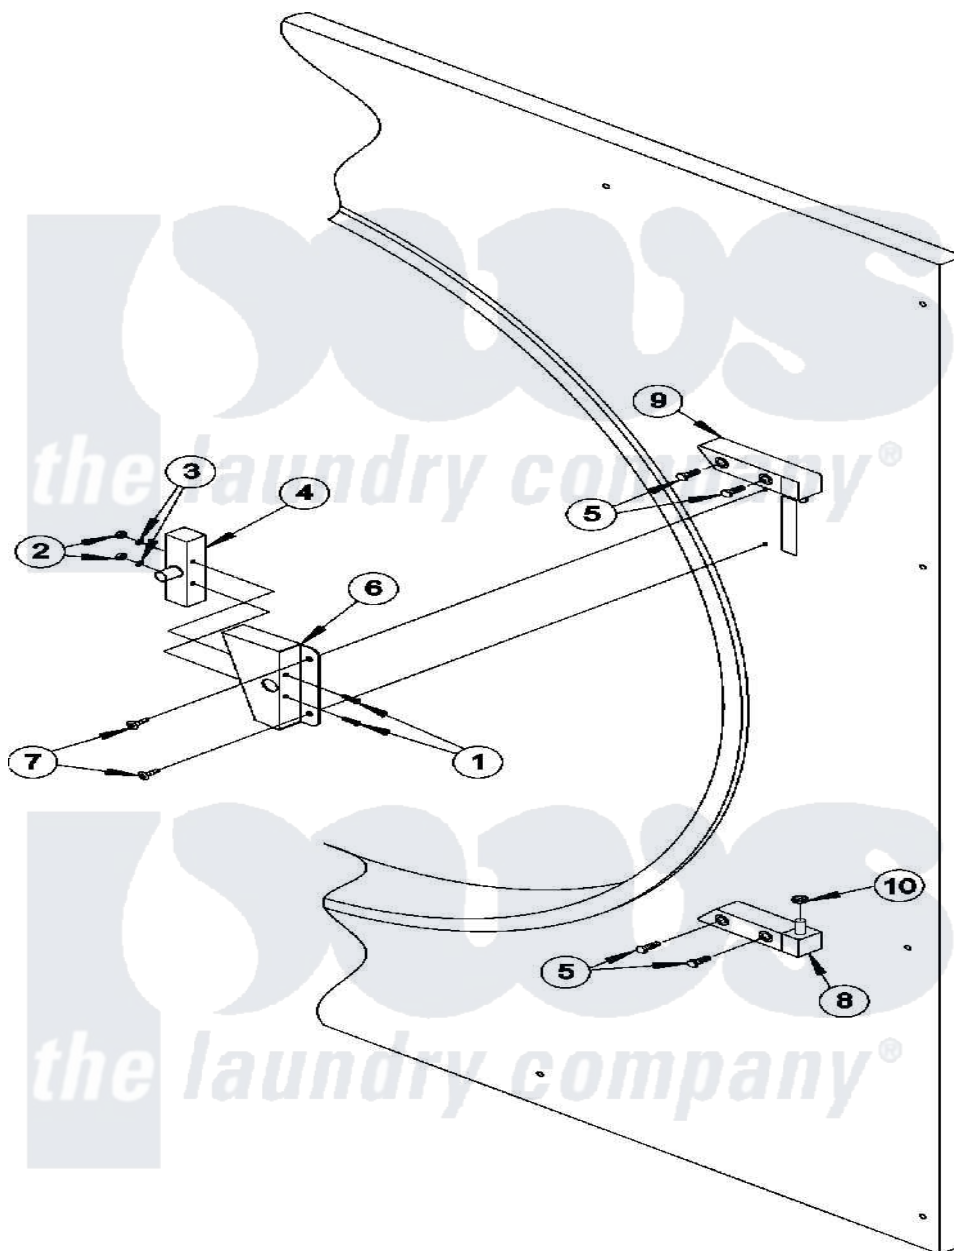

Maytag MDG76PCBWS 07 - MAIN DOOR SWITCH

Maytag Commercial Maytag MDG76PCBWS Dryer Parts Parts Diagram 07 - MAIN DOOR SWITCH
 Click on the part number to view part

Item	Original Part Number	Replaced By	Status	Part Description
001	A150006	150006		6-32 X 7 8
002	A152013	152013		6-32 Hex N
003	A153010	153010		6 Internal
004	A137005	W10146741		SDS Door S
005	A150445	150445		1 4-20 X 3
006	A882866	882866		Blk Main D
"	A883338			Assembly, Door Switch W/Housing
007	A150301	150301		8-18 X 7
008	A881151	W10148200		CRS Bottom
009	A881152	881152		CRS Top Hi
010	A153031	153031		1 4 Nylon