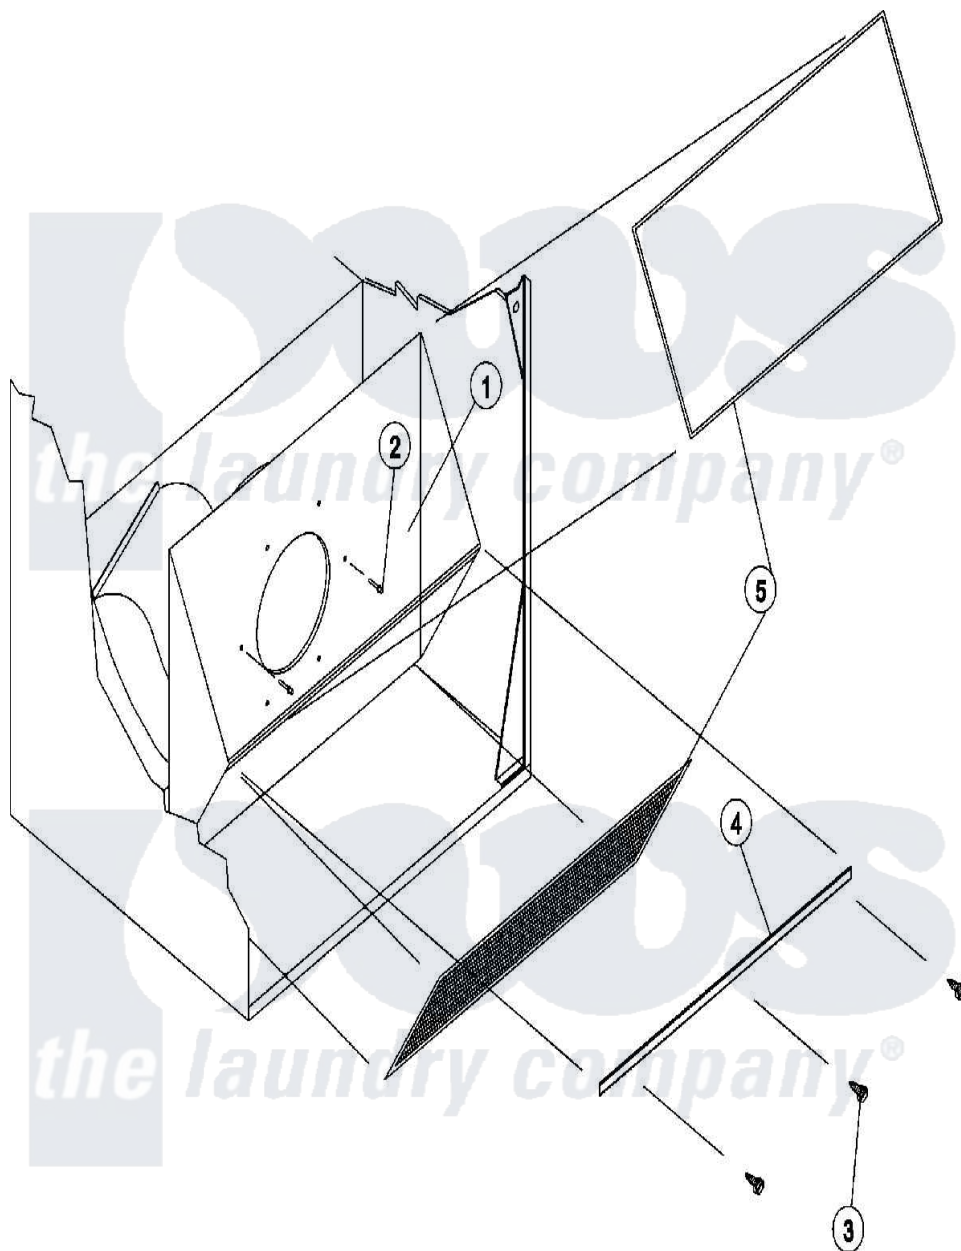

# Maytag MDG76PCBWS 09 - LINT TRAP

Maytag Commercial Maytag MDG76PCBWS Dryer Parts Parts Diagram 09 - LINT TRAP  
 Click on the part number to view part

Item	Original Part Number	Replaced By	Status	Part Description
001	<a href="#">A802833</a>			Trap, Lint Complete
"	<a href="#">A802834</a>			Trap, Lint Only
002	A154200	<a href="#">154200</a>		5 32 RIVE
003	A150300	<a href="#">5307527001</a>		Switch
004	A304100	<a href="#">304100</a>		SM LINT TR
005	NLA		Not Available	SCREEN, LINT