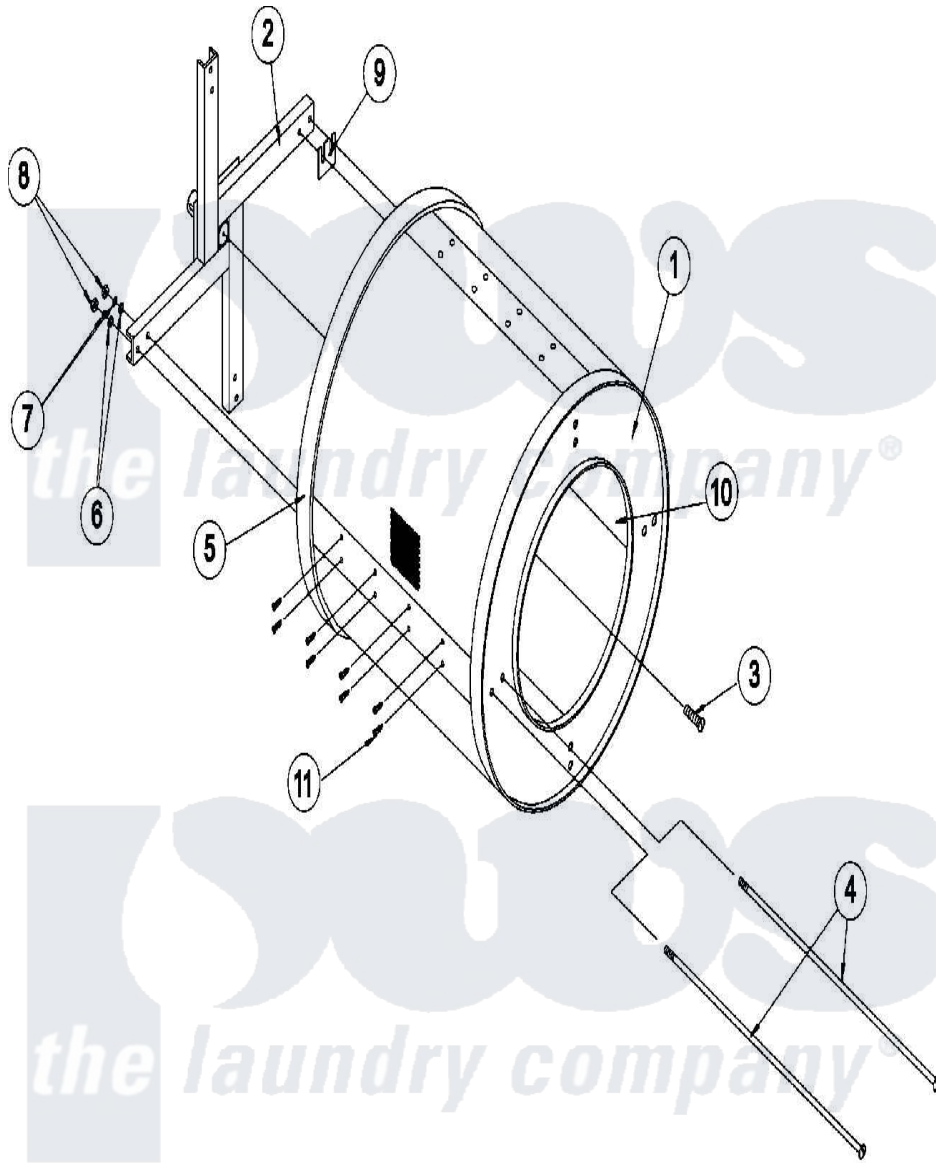

Maytag MDG76PCBWS 11 - TUMBLER SUPPORT

Maytag Commercial Maytag MDG76PCBWS Dryer Parts Parts Diagram 11 - TUMBLER SUPPORT
 Click on the part number to view part

Item	Original Part Number	Replaced By	Status	Part Description
001	A801773	801773		Ad-78 Tumbler
"	A883523	883523		AD78 Tumbler
002	A801774	801774		Ad-78 Trun
003	A150500		Not Available	SCREW, SOCKET BUTTON HD. (5/16-18" X 38 1/2")
004	A100912			Rod, Tie 1/2-13 X 25-3/8
005	A116006	116006		Felt Colla
"	A170730	170730		10.3 Oz Cl
006	A153011	153011		9 16 ID- 1
007	A153026	153026		1 2 Std L
008	A152028		Not Available	NUT, HEX 1/2-13
009	A301701	301701		100-115-12
010	A314701			Ribs, Tumbler
011	A150313	150313		10-16 X 1