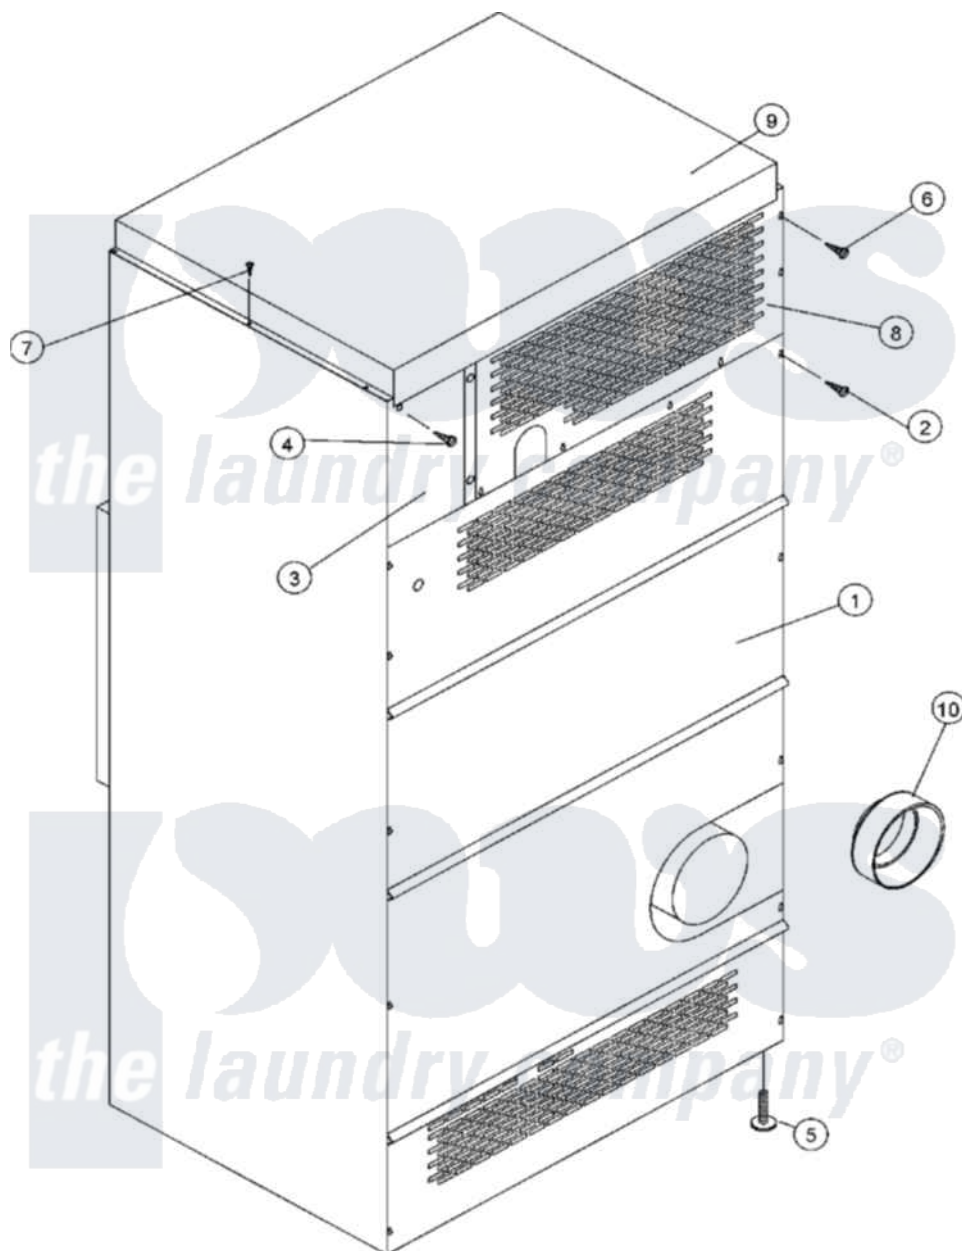

Maytag MDG76PCBWS 18 - BACK GUARD

Maytag [Commercial Maytag MDG76PCBWS Dryer Parts](#) Parts Diagram 18 - BACK GUARD
 Click on the part number to view part

Item	Original Part Number	Replaced By	Status	Part Description
001	A314501	W10146854		Ad-78 Bott
002	A150301	150301		8-18 X 7
003	A322809	322809		Back Elect
004	A150301	150301		8-18 X 7
005	A103500	103500		LEVELING L
006	A150301	150301		8-18 X 7
007	A150300	5307527001		Switch
008	A314738	314738		ADG-78 Top
009	A314737	W10149326		Ad-78 Oute
010	A882099	W10148609		8 To 10