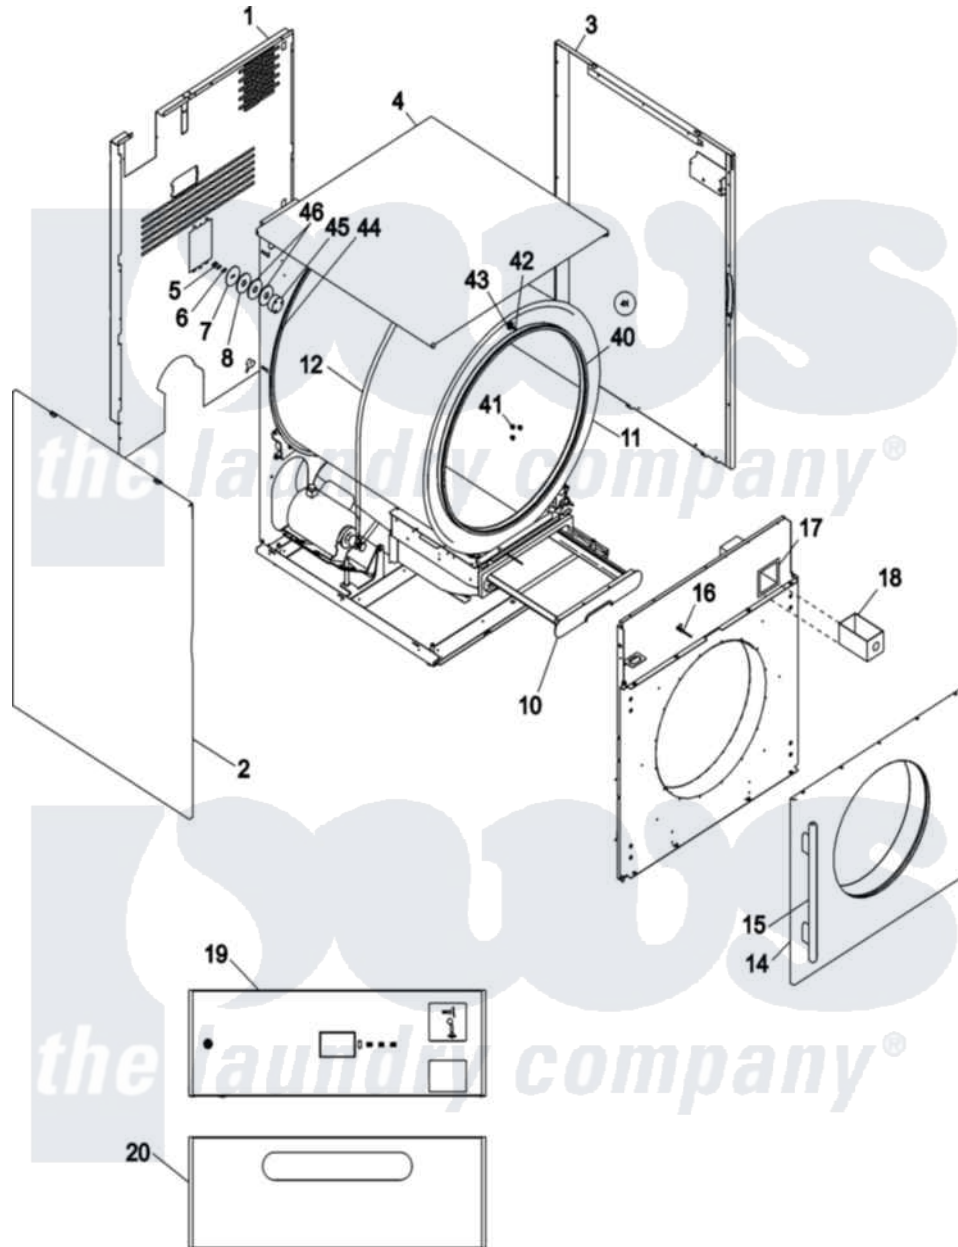

# Maytag MDG77PNAWW 01 - CABINET

Maytag [Commercial Maytag MDG77PNAWW Dryer Parts](#) Parts Diagram 01 - CABINET  
 Click on the part number to view part

| Item | Original Part Number    | Replaced By               | Status        | Part Description                |
|------|-------------------------|---------------------------|---------------|---------------------------------|
| 001  | A851399                 | <a href="#">W10147781</a> |               | SL50-75 GA                      |
| 002  | <a href="#">A851345</a> |                           |               | Panel, LH Side Assembly 77      |
| 003  | <a href="#">A851343</a> |                           |               | Panel, RH Side Assembly 77      |
| 004  | A851367                 | <a href="#">W10147765</a> |               | SL75 Outer                      |
| 005  | A150445                 | <a href="#">150445</a>    |               | 1 4-20 X 3                      |
| 006  | A153072                 | <a href="#">153072</a>    |               | Spring Was                      |
| 007  | A318891                 | <a href="#">318891</a>    |               | SI PI-20 B                      |
| 008  | A354217                 | <a href="#">354217</a>    |               | Ad-540 Spa                      |
| 010  | A819295                 | <a href="#">W10147299</a> |               | SL50-75 LA                      |
| "    | <a href="#">A851380</a> |                           |               | SS Lg Lint Drawer ASSEMBLY      |
| 011  | A851370                 | <a href="#">W10147768</a> |               | SL75 S S T                      |
| "    | A851376                 | <a href="#">W10147772</a> |               | SL75 Galvanized                 |
| 012  | A102410                 |                           | Not Available | DRIVE BELT 77                   |
| 013  | <a href="#">A180051</a> |                           |               | Wheel Only                      |
| "    | A851371                 | <a href="#">W10147769</a> |               | SL50 75 3.                      |
| "    | <a href="#">A884344</a> |                           |               | Panel, Frt Tumbler Sup Assembly |