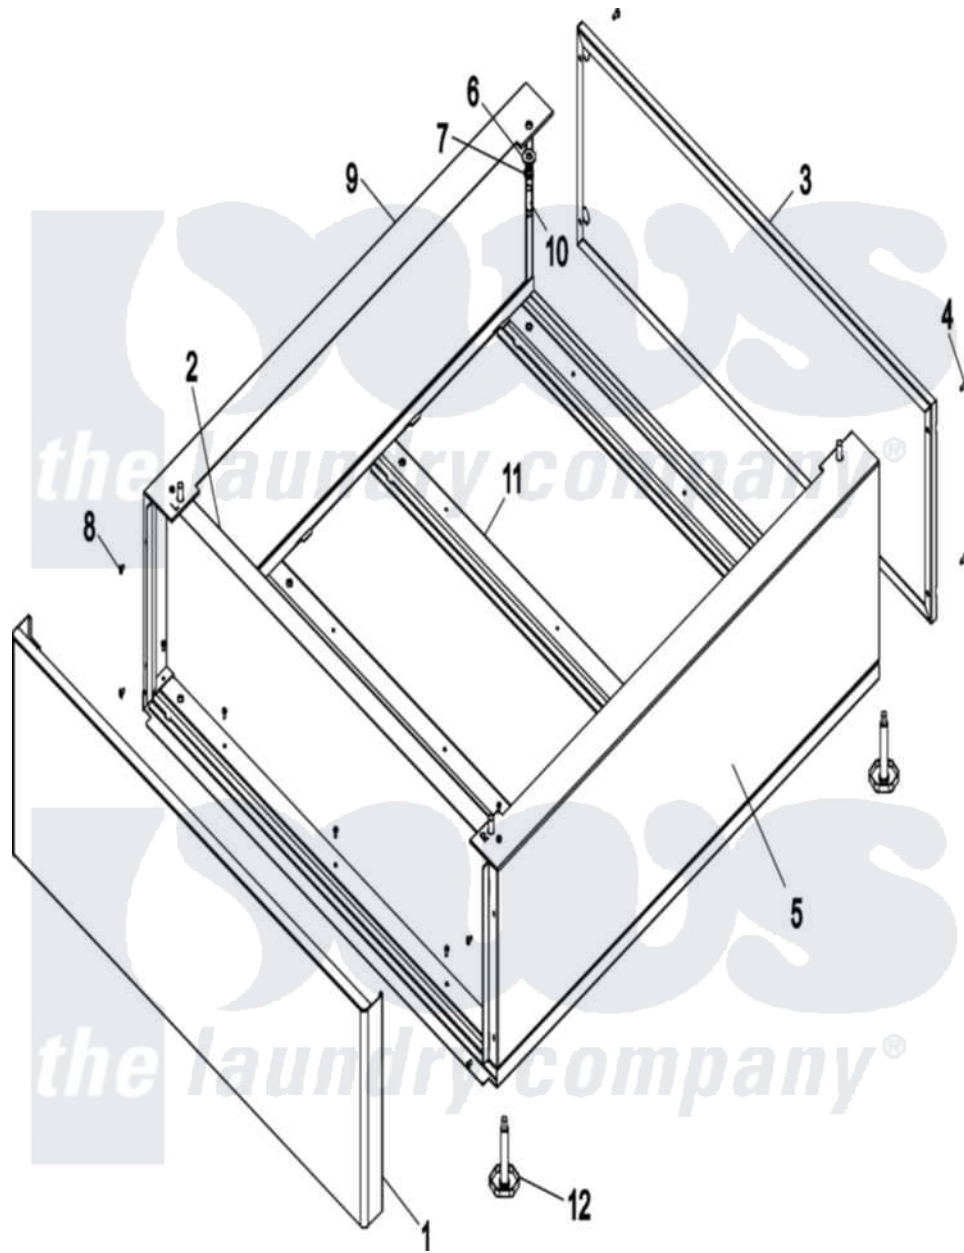

Maytag MDG77PNAWW 09 - PEDESTAL

Maytag [Commercial Maytag MDG77PNAWW Dryer Parts](#) Parts Diagram 09 - PEDESTAL
 Click on the part number to view part

Item	Original Part Number	Replaced By	Status	Part Description
001	A319582	319582		SL50-75 11
002	A318584			Pedestal Inner Support
003	A350181			11-Pedestal Back 51and77
004	A153331			8-18 x .5-Pan Head Screw
005	A318587			11-Pedestal RH Side 77
006	A153004	153004		3 8 X 1
007	A153005	153005		3 8 Split
008	A154200	154200		5 32 RIVE
009	A319586			11-Pedestal LH Side 77
010	A150617	150617		3 8-16 X 1
011	A851410			Pedestal Base 77
012	A103500	103500		LEVELING L