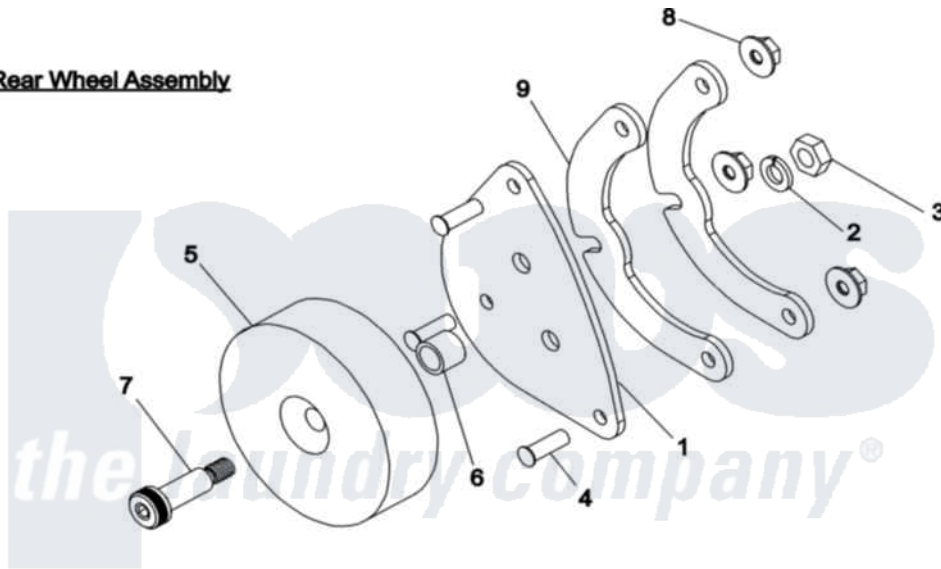

Maytag MDG77PNSWW 07 - ROLLER WHEEL ASSEMBLY

Rear Wheel Assembly

Front Wheel Assembly

Maytag [Commercial Maytag MDG77PNSWW Dryer Parts](#) Parts Diagram 07 - ROLLER WHEEL ASSEMBLY
 Click on the part number to view part

Item	Original Part Number	Replaced By	Status	Part Description
001	A350196	W10146894		SL50-SL75-
002	A153002	8182939		Washer, Lock
003	A154013	154013		M8 Steel H
004	A153557			1/4-20 X 3/5- Clinch Stud
005	A180060	180060		3 1 2 Tumbler
006	A154284		Not Available	TUMBLER WHEEL SPACER
007	A154267		Not Available	M10x25MM SHOULDER SCREW
008	A152014	152014		1 4-20 Ser
009	A350198			Shim, Rear Wheel Bracket
010	A350196	W10146894		SL50-SL75-
011	A153002	8182939		Washer, Lock
012	A350197			Shim, Front Wheel Bracket
013	A154013	154013		M8 Steel H
014	A153557			1/4-20 X 3/5- Clinch Stud
015	A180060	180060		3 1 2 Tumbler
016	A154284		Not Available	TUMBLER WHEEL SPACER