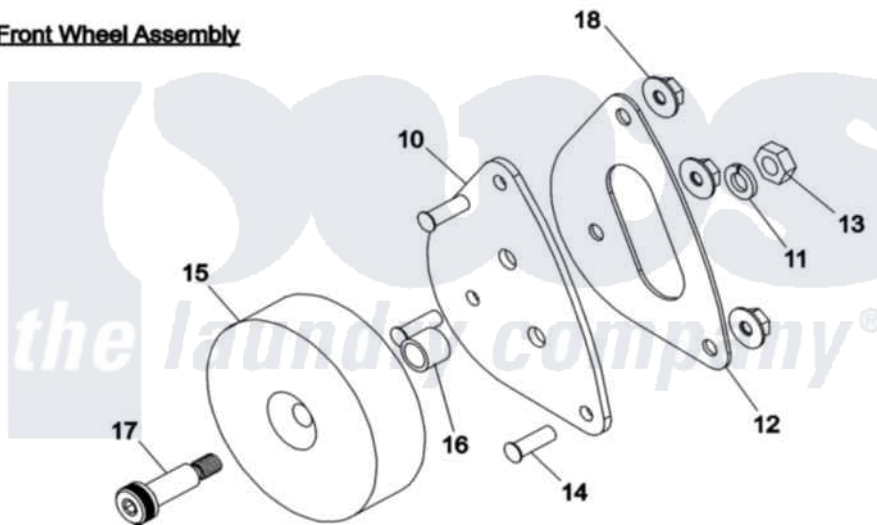

Maytag MDG77PNSWW 07 - ROLLER WHEEL ASSEMBLY

Rear Wheel Assembly

Front Wheel Assembly

Maytag [Commercial Maytag MDG77PNSWW Dryer Parts](#) Parts Diagram 07 - ROLLER WHEEL ASSEMBLY
 Click on the part number to view part

Item	Original Part Number	Replaced By	Status	Part Description
001	A350196	W10146894		SL50-SL75-
002	A153002	8182939		Washer, Lock
003	A154013	154013		M8 Steel H
004	A153557			1/4-20 X 3/5- Clinch Stud
005	A180060	180060		3 1 2 Tumbler
006	A154284		Not Available	TUMBLER WHEEL SPACER
007	A154267		Not Available	M10x25MM SHOULDER SCREW
008	A152014	152014		1 4-20 Ser
009	A350198			Shim, Rear Wheel Bracket
010	A350196	W10146894		SL50-SL75-
011	A153002	8182939		Washer, Lock
012	A350197			Shim, Front Wheel Bracket
013	A154013	154013		M8 Steel H
014	A153557			1/4-20 X 3/5- Clinch Stud
015	A180060	180060		3 1 2 Tumbler
016	A154284		Not Available	TUMBLER WHEEL SPACER