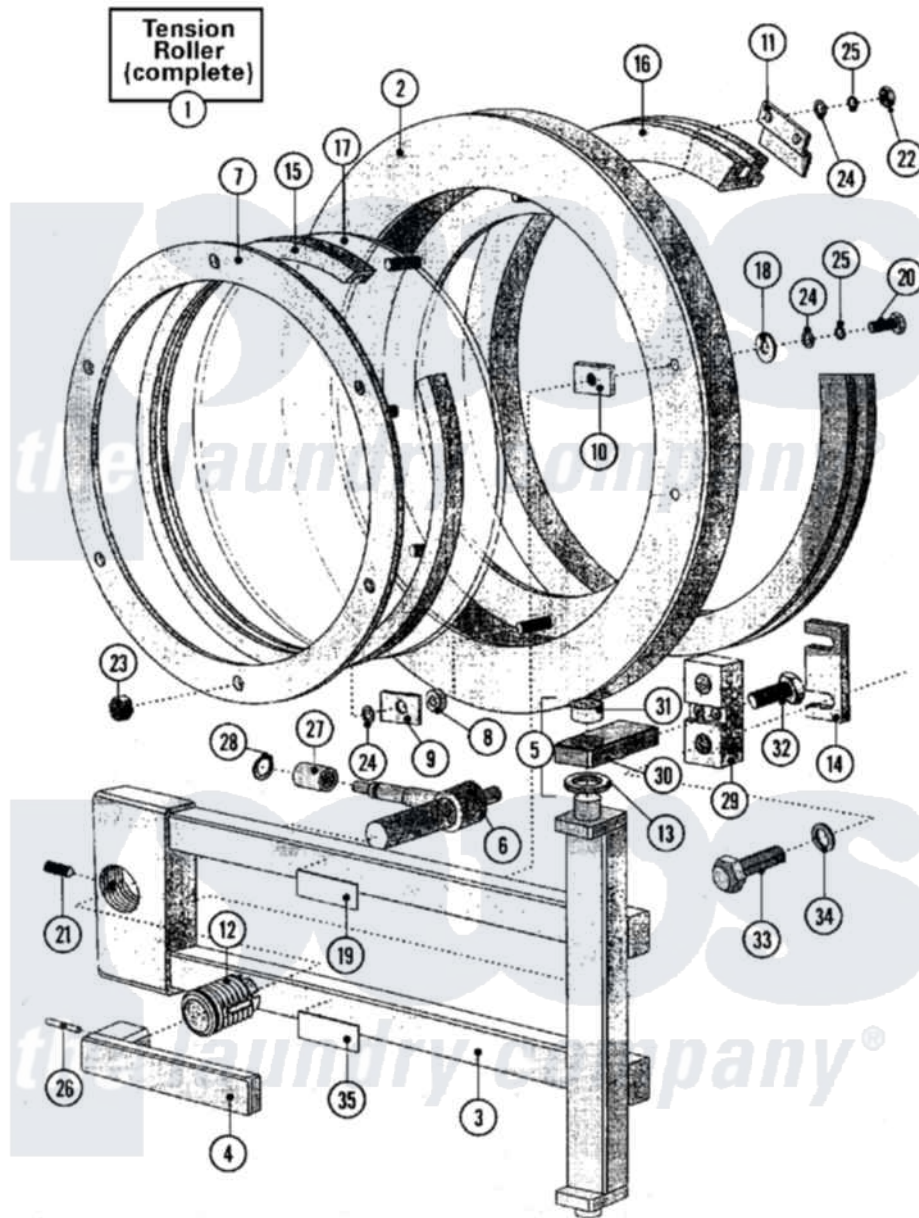

Maytag MFS80PNAVS 09 - DOOR

Maytag Commercial Maytag MFS80PNAVS Washer Parts Parts Diagram 09 - DOOR
 Click on the part number to view part

Item	Original Part Number	Replaced By	Status	Part Description
001	23003228			Door
002	23002675			Door
003	23002676			Hinge, Door
004	23002677			Handle
005	23002678			Bracket
006	23002679			Lever, Door
007	23002680			Tyre
008	23002681			Insertion Piece
009	23002682			Washer
010	23002683			Plate
011	23002684			Z-Bracket
012	23002685			Nut, Displacing
013	23002686			Washer, Wearing
014	NLA		Not Available	SPACER
015	23002688	23003946		Seal, Glass
016	23002689			Seal, Door

017	23002690		Glass
018	23002265		Fender Washer
019	23001468		Sticker, Spin Direction
020	23001618	23002461	Screw
021	23001658		Screw
022	23002280		Nut M6
023	NLA	Not Available	NUT (M6)
024	23002129		Washer
025	23002130	23001158	Lockwasher
026	23002691		Pin
027	23002692		Bushing For Suspension Hook
028	23002693	23003948	Retaining Ring
029	23002694		Board, Console
030	23002695		Support, Console
031	23002696		Sleeve
032	23002697	23003265	Screw
033	23002698		Screw, Door Console
034	NLA	Not Available	WASHER, DOOR CONSOLE
035	23002297		LABEL, HEATWARNING