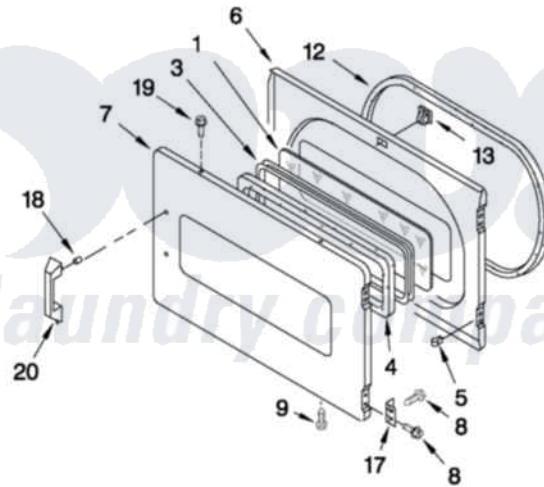

# Maytag MLE24PRAYW0 05 - DOOR PARTS

## DOOR PARTS

For Model: MLE24PRAYW0  
(White)

FOR ORDERING INFORMATION REFER TO PARTS PRICE LIST

W10135164

10

Maytag [Commercial Maytag MLE24PRAYW0 Dryer Parts](#) Parts Diagram 05 - DOOR PARTS  
Click on the part number to view part

Item	Original Part Number	Replaced By	Status	Part Description
1	3392918	<a href="#">3396122</a>		Window Pack. Includes Illustration 15 And 25)
NI	<a href="#">3396122</a>			Window Pack. Includes Illustration 15 And 25)
2	<a href="#">W10279703</a>			Hinge And Pin Assembly
3	<a href="#">3392914</a>			Frame, Window
4	<a href="#">3392915</a>			Gasket, Window
5	<a href="#">3389249</a>			Nut, Inner Door
6	3392905	<a href="#">W10244331</a>		Door-Rear
7	<a href="#">3392880</a>			Door, Front
8	342055	<a href="#">488627</a>		Screw
9	<a href="#">694091</a>			Trim, Side Right Hand
10	<a href="#">9742177</a>			Screw, 8-18 X .625
11	<a href="#">W10191265</a>			Plug, Hinge Screw Front Panel
12	<a href="#">3390735</a>			Seal, Door
13	3392538	<a href="#">279570</a>		Latch
14	<a href="#">W10213202</a>			Handle, Door