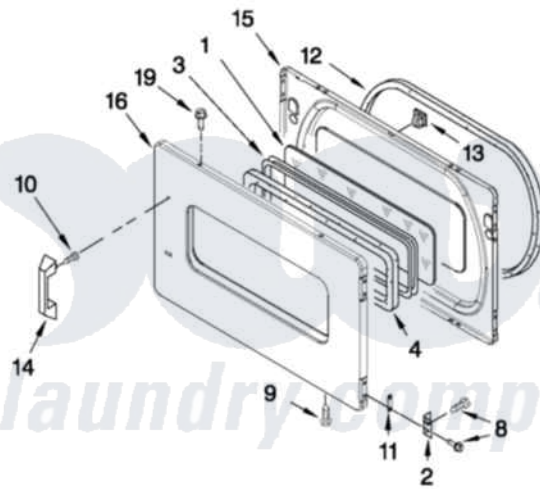

# Maytag MLE24PRAYW0 05 - DOOR PARTS

## DOOR PARTS

For Model: MLE24PRAYW0  
(White)

FOR ORDERING INFORMATION REFER TO PARTS PRICE LIST

W10135164

10

Maytag [Commercial Maytag MLE24PRAYW0 Dryer Parts](#) Parts Diagram 05 - DOOR PARTS  
Click on the part number to view part

Item	Original Part Number	Replaced By	Status	Part Description
1	3392918	<a href="#">3396122</a>		Window Pack. Includes Illustration 15 And 25)
NI	<a href="#">3396122</a>			Window Pack. Includes Illustration 15 And 25)
2	<a href="#">W10279703</a>			Hinge And Pin Assembly
3	<a href="#">3392914</a>			Frame, Window
4	<a href="#">3392915</a>			Gasket, Window
5	<a href="#">3389249</a>			Nut, Inner Door
6	3392905	<a href="#">W10244331</a>		Door-Rear
7	<a href="#">3392880</a>			Door, Front
8	342055	<a href="#">488627</a>		Screw
9	<a href="#">694091</a>			Trim, Side Right Hand
10	<a href="#">9742177</a>			Screw, 8-18 X .625
11	<a href="#">W10191265</a>			Plug, Hinge Screw Front Panel
12	<a href="#">3390735</a>			Seal, Door
13	3392538	<a href="#">279570</a>		Latch
14	<a href="#">W10213202</a>			Handle, Door

15	<a href="#">W10323063</a>	Door, Rear
16	<a href="#">W10322548</a>	Door, Front
17	<a href="#">3389247</a>	Hinge And Pin Assembly
18	<a href="#">3393933</a>	Fastener
19	<a href="#">718032</a>	Screw, 8-18 X 3/4
20	<a href="#">3392906</a>	Handle, Door